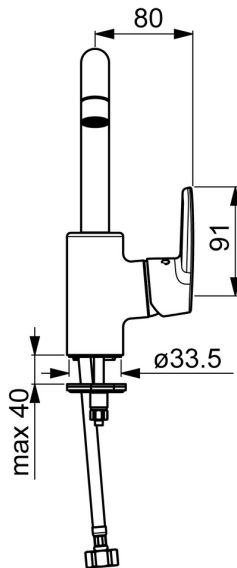

EAN: 4057304004216  
[static.hansa.com/515422930037](http://static.hansa.com/515422930037)

- Washbasin
- Single-lever, side operated
- Deck mounted
- Chrome
- Swivel spout
- PCA® - constant flow rate regardless of pressure variations
- Hot/Cold symbols, Single operating lever/handle
- Limitation option for maximum temperature and flow-rate, Adjustable hot water stop (included, retrofittable)
- $\phi$  35 mm ceramic cartridge for flow and temperature control
- Flexible inlet pipes
- Inner body made of DZR brass, Rapid installation system
- Without pop-up waste, Without draw-rod opening

### Flow properties

Flow-rate at 3 bar (with flow controller) **6.0 l/min**

### Technical properties

DN-size (nominal dimension) **DN15**  
 Hot water supply **max. +80°C**  
 Working pressure **0.5-10 bar**  
 Connection size **G1/2**  
 Projection **152 mm**  
 Backflow prevention (EN1717) **AA**  
 Material **Brass**