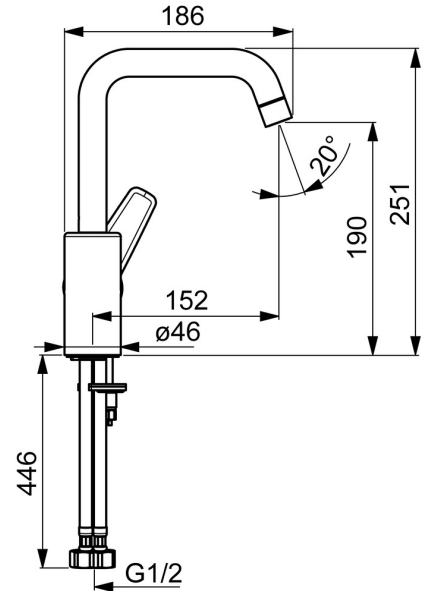

EAN: 4057304004216  
[static.hansa.com/515422930037](http://static.hansa.com/515422930037)

- Washbasin
- Single-lever, side operated
- Deck mounted
- Chrome
- Swivel spout
- PCA® - constant flow rate regardless of pressure variations
- Hot/Cold symbols, Single operating lever/handle
- Limitation option for maximum temperature and flow-rate, Adjustable hot water stop (included, retrofittable)
- $\phi$  35 mm ceramic cartridge for flow and temperature control
- Flexible inlet pipes
- Inner body made of DZR brass, Rapid installation system
- Without pop-up waste, Without draw-rod opening

## Technical data

### Flow properties

Flow-rate at 3 bar (with flow controller) **6.0 l/min**

### Technical properties

DN-size (nominal dimension) **DN15**  
 Hot water supply **max. +80°C**  
 Working pressure **0.5-10 bar**  
 Connection size **G1/2**  
 Projection **152 mm**  
 Backflow prevention (EN1717) **AA**  
 Material **Brass**