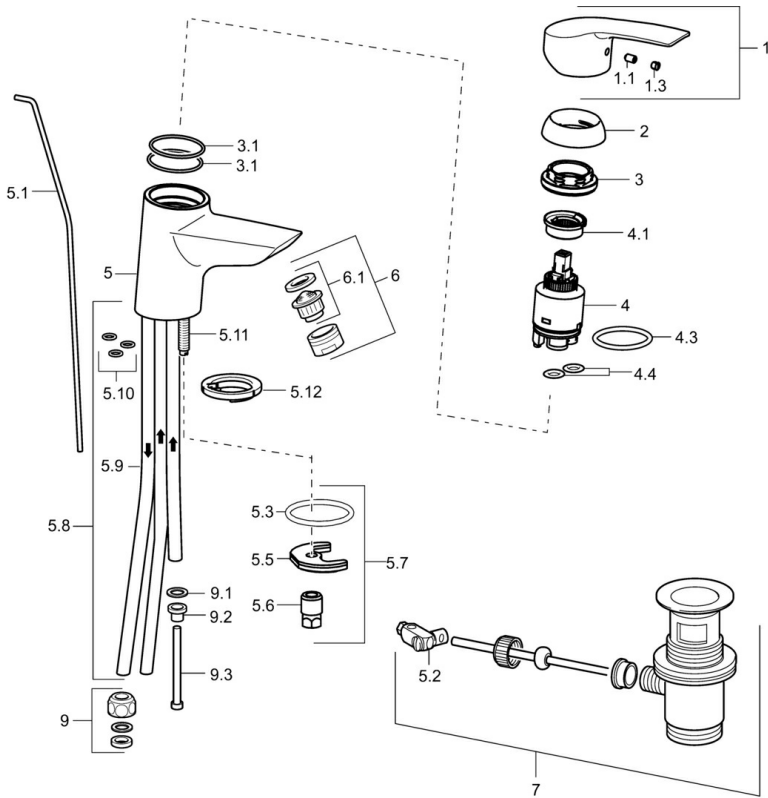

EAN: 4015474200623  
[static.hansa.com/51531173](http://static.hansa.com/51531173)

- Washbasin
- Low pressure
- Deck mounted
- Chrome
- Fixed spout
- Standard aerator
- Hot/Cold symbols
- Pop-up waste with draw-rod
- Copper inlet pipes
- Inner body made of DZR brass

### Technical properties

DN-size (nominal dimension)	<b>DN15</b>
Hot water supply	<b>max. +80°C</b>
Working pressure	<b>0.5-5 bar</b>
Projection	<b>90 mm</b>
Material	<b>Brass</b>

## Spare parts

### SP51531173

	Name	Code
1	Lever	59914417
1.1	Screw, M5x8, SW2.5	59904755
1.3	Symbol plug Grey	59912112
2	Covering cap, 33x3 mm	59912504
3	Tightening nut, M40x1	1003409V
3.1	O-ring, d 38x2	59913212
4	Cartridge, 3.5 Eco	59912324
4	Cartridge, 3.5 Classic	59913075
4.1	Temperature adjustment limiter	59912325
4.3	O-ring, d 28.24x2.62 Discontinued	59912590
4.4	O-ring, d 10.10x1.60 Discontinued	59905072
5.1	Pop-up operating rod	59906423
5.1	Pop-up operating rod	59913214
5.2	Swivel joint	59904624
5.3	O-ring, d 36.09x d 3.53	59913396
5.5	Fixing plate	59904765
5.6	Screw, M8x1, SW13	59904766
5.7	Fixing set	59910749
5.8	Pipe Discontinued	59913398
5.9	Pipe, M8x1, L=560	59912806
5.10	O-ring, 6x1.4	59913266
5.11	Fixing screw, M8x1, L=140	59912474
5.12	Base plate	59913211
6	Aerator, M24x1 A, low pressure	59902692
6.1	Aerator, M22/24, ND	59901553
7	Pop-up waste	59904620
9	Fitting nut	59904969
9.1	Sealing kit, 14.9x8.5x1	59902352
9.2	Sealing kit, 10x8	59902272
9.3	Hose	59902151
N.I.	Key, SW30/34	59912108