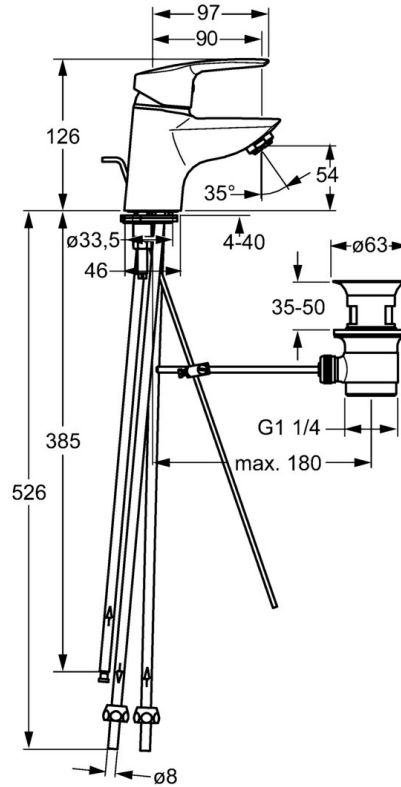

EAN: 4015474200623  
[static.hansa.com/51531173](http://static.hansa.com/51531173)

- Washbasin
- Low pressure
- Deck mounted
- Chrome
- Fixed spout
- Standard aerator
- Hot/Cold symbols
- Pop-up waste with draw-rod
- Copper inlet pipes
- Inner body made of DZR brass

### Technical properties

DN-size (nominal dimension)	<b>DN15</b>
Hot water supply	<b>max. +80°C</b>
Working pressure	<b>0.5-5 bar</b>
Projection	<b>90 mm</b>
Material	<b>Brass</b>

## Spare parts

### SP51531173

	Name	Code
1	Lever	59914417
1.1	Screw, M5x8, SW2.5	59904755
1.3	Symbol plug Grey	59912112
2	Covering cap, 33x3 mm	59912504
3	Tightening nut, M40x1	1003409V
3.1	O-ring, d 38x2	59913212
4	Cartridge, 3.5 Eco	59912324
4	Cartridge, 3.5 Classic	59913075
4.1	Temperature adjustment limiter	59912325
4.3	O-ring, d 28.24x2.62 Discontinued	59912590
4.4	O-ring, d 10.10x1.60 Discontinued	59905072
5.1	Pop-up operating rod	59906423
5.1	Pop-up operating rod	59913214
5.2	Swivel joint	59904624
5.3	O-ring, d 36.09x d 3.53	59913396
5.5	Fixing plate	59904765
5.6	Screw, M8x1, SW13	59904766
5.7	Fixing set	59910749
5.8	Pipe Discontinued	59913398
5.9	Pipe, M8x1, L=560	59912806
5.10	O-ring, 6x1.4	59913266
5.11	Fixing screw, M8x1, L=140	59912474
5.12	Base plate	59913211
6	Aerator, M24x1 A, low pressure	59902692
6.1	Aerator, M22/24, ND	59901553
7	Pop-up waste	59904620
9	Fitting nut	59904969
9.1	Sealing kit, 14.9x8.5x1	59902352
9.2	Sealing kit, 10x8	59902272
9.3	Hose	59902151
N.I.	Key, SW30/34	59912108