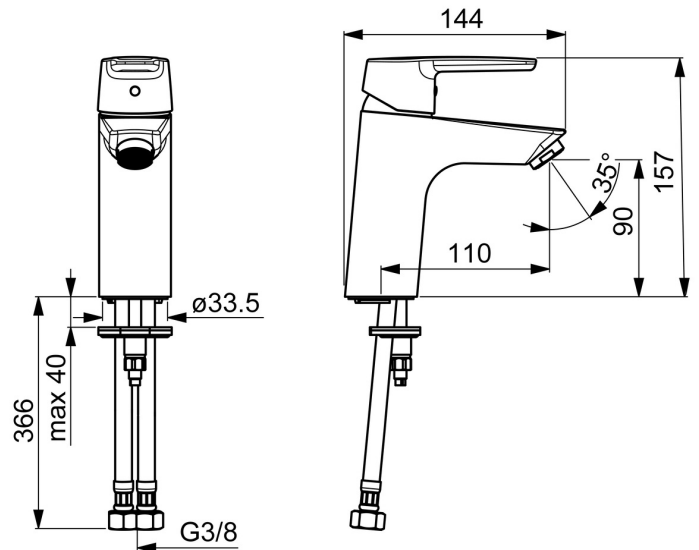

EAN: 4057304002762
static.hansa.com/51522293

- Washbasin
- Single-lever
- Deck mounted
- Chrome
- Fixed spout
- PCA® - constant flow rate regardless of pressure variations
- Hot/Cold symbols, Single operating lever/handle
- Limitation option for maximum temperature and flow-rate, Adjustable hot water stop (included, retrofittable)
- ø 35 mm ceramic cartridge for flow and temperature control
- Flexible inlet pipes
- Inner body made of DZR brass, Rapid installation system
- Without pop-up waste, Without draw-rod opening

Technical data

Flow properties

Flow-rate at 3 bar (with flow controller) **6.0 l/min**

Technical properties

DN-size (nominal dimension) **DN15**
 Hot water supply **max. +70°C**
 Working pressure **0.5-10 bar**
 Connection size **G3/8**
 Projection **110 mm**
 Backflow prevention (EN1717) **AA**
 Material **Brass**

	Name	Code
01	Lever	59914417
01	Long lever	59914633
02	Covering cap, 33x3 mm	59912504
03	Temperature adjustment limiter	59912325
04	Tightening nut, M40x1	1003409V
05	Cartridge, 3.5 Classic	59913075
06	Aerator, M24x1 A, low pressure	59902692
06	Aerator, M24x1, 6 l/min	59913727
07	Fixing screw, M8x1, L=140	59912474
08	Fixing set	59910749
N.I.	Pop-up waste	59904620
N.I.	Flexible pipe, L=430, G3/8-M10x1	59912515
N.I.	Pop-up operating rod	59914464
N.I.	Pop-up waste, (2019-)	59914764