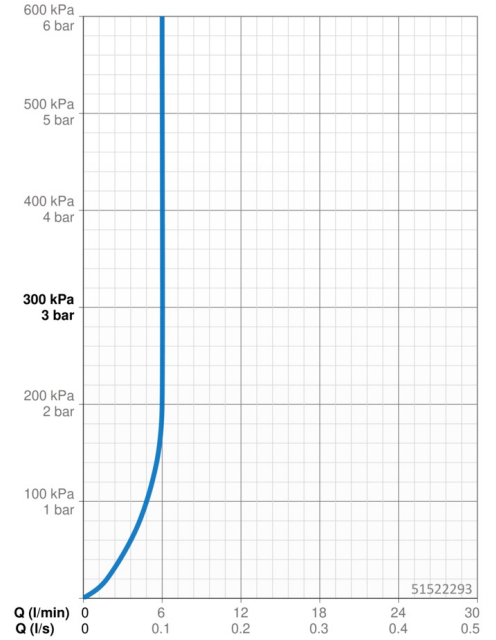

Technical data

Flow properties

Flow-rate at 3 bar (with flow controller) **6.0 l/min**

Technical properties

DN-size (nominal dimension) **DN15**
Hot water supply **max. +70°C**
Working pressure **0.5-10 bar**
Connection size **G3/8**
Projection **110 mm**
Backflow prevention (EN1717) **AA**
Material **Brass**

Regulations

EN standard **EN 817**
Noise class **I (ISO3822)**

Approvals and Declarations

DVGW **NW-6506BP0361**
ABP **P-IX 38812/IA**
Declaration of conformity **DoC**
EPD **S-P-06391**