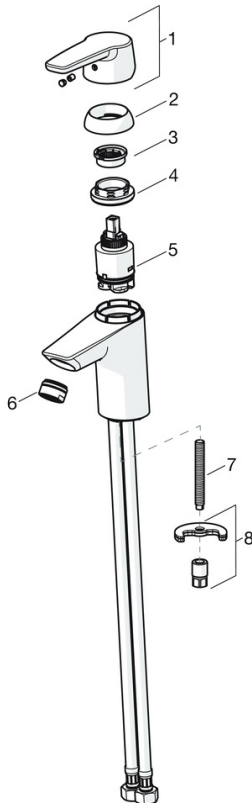

Spare parts

SP51402293

	Name	Code
01	Lever	59914417
01	Long lever	59914633
02	Covering cap, 33x3 mm	59912504
03	Temperature adjustment limiter	59912325
04	Tightening nut, M40x1	1003409V
05	Cartridge, 3.5 Classic	59913075
06	Aerator, M24x1 A, low pressure	59902692
06	Aerator, M24x1, 6 l/min	59913727
07	Fixing screw, M8x1, L=140	59912474
08	Fixing set	59910749
N.I.	Pop-up waste	59904620
N.I.	Flexible pipe, L=430, G3/8-M10x1	59912515
N.I.	Pop-up operating rod	59914464
N.I.	Pop-up waste, (2019-)	59914764