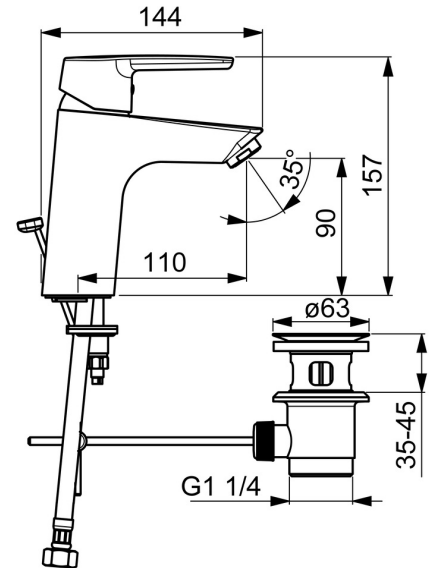

EAN: 4057304004001  
[static.hansa.com/5150229300676](http://static.hansa.com/5150229300676)

- Washbasin
- Single-lever, Cold Start
- Deck mounted
- Chrome
- Fixed spout
- PCA® - constant flow rate regardless of pressure variations
- Hot/Cold symbols, Single operating lever/handle
- Pop-up waste with draw-rod
- Limitation option for maximum temperature and flow-rate, Energy saving variation (Cold Start) - cold water in the middle position, Adjustable hot water stop (included, retrofittable)
- ø 35 mm ceramic cartridge for flow and temperature control
- Flexible inlet pipes
- Inner body made of DZR brass, Rapid installation system

### Technical properties

DN-size (nominal dimension)	<b>DN15</b>
Hot water supply	<b>max. +70°C</b>
Working pressure	<b>0.5-10 bar</b>
Connection size	<b>G3/8</b>
Projection	<b>110 mm</b>
Backflow prevention (EN1717)	<b>AA</b>
Material	<b>Brass</b>