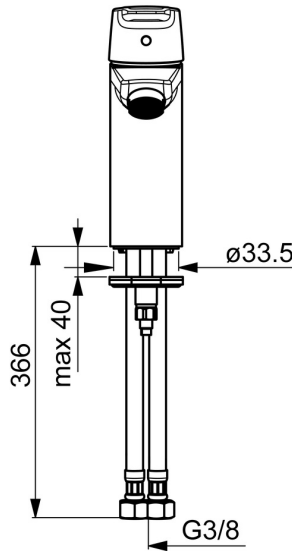

EAN: 4057304004001  
[static.hansa.com/5150229300676](http://static.hansa.com/5150229300676)

- Washbasin
- Single-lever, Cold Start
- Deck mounted
- Chrome
- Fixed spout
- PCA® - constant flow rate regardless of pressure variations
- Hot/Cold symbols, Single operating lever/handle
- Pop-up waste with draw-rod
- Limitation option for maximum temperature and flow-rate, Energy saving variation (Cold Start) - cold water in the middle position, Adjustable hot water stop (included, retrofittable)
- ø 35 mm ceramic cartridge for flow and temperature control
- Flexible inlet pipes
- Inner body made of DZR brass, Rapid installation system

### Technical properties

DN-size (nominal dimension)	<b>DN15</b>
Hot water supply	<b>max. +70°C</b>
Working pressure	<b>0.5-10 bar</b>
Connection size	<b>G3/8</b>
Projection	<b>110 mm</b>
Backflow prevention (EN1717)	<b>AA</b>
Material	<b>Brass</b>