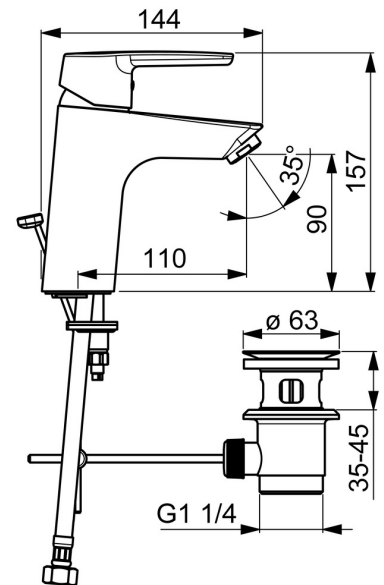

EAN: 4057304018312  
[static.hansa.com/515022930004](http://static.hansa.com/515022930004)

- Industry, ECO Building, Housing
- Single-lever
- Deck mounted
- Chrome
- Fixed spout
- PCA® - constant flow rate regardless of pressure variations
- Single operating lever/handle, Hot/Cold symbols
- Pop-up waste with draw-rod, Chain holder without chain
- Limitation option for maximum temperature and flow-rate
- ø 35 mm ceramic cartridge for flow and temperature control
- Flexible inlet pipes
- Inner body made of DZR brass, Rapid installation system

### Technical properties

DN-size (nominal dimension) **DN15**  
 Hot water supply **max. +70°C**  
 Working pressure **0.5-10 bar**  
 Connection size **G3/8**  
 Projection **110 mm**  
 Backflow prevention (EN1717) **AA**  
 Material **Brass**

### SP51402293

|      | Name                             | Code     |
|------|----------------------------------|----------|
| 01   | Lever                            | 59914417 |
| 01   | Long lever                       | 59914633 |
| 02   | Covering cap, 33x3 mm            | 59912504 |
| 03   | Temperature adjustment limiter   | 59912325 |
| 04   | Tightening nut, M40x1            | 1003409V |
| 05   | Cartridge, 3.5 Classic           | 59913075 |
| 06   | Aerator, M24x1 A, low pressure   | 59902692 |
| 06   | Aerator, M24x1, 6 l/min          | 59913727 |
| 07   | Fixing screw, M8x1, L=140        | 59912474 |
| 08   | Fixing set                       | 59910749 |
| N.I. | Pop-up waste                     | 59904620 |
| N.I. | Flexible pipe, L=430, G3/8-M10x1 | 59912515 |
| N.I. | Pop-up operating rod             | 59914464 |
| N.I. | Pop-up waste, (2019-)            | 59914764 |