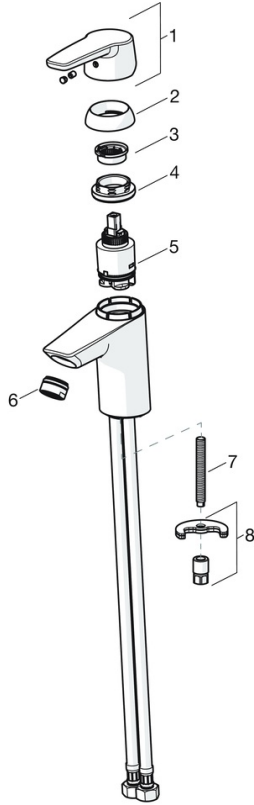

EAN: 4057304018312  
[static.hansa.com/515022930004](http://static.hansa.com/515022930004)

- Industry, ECO Building, Housing
- Single-lever
- Deck mounted
- Chrome
- Fixed spout
- PCA® - constant flow rate regardless of pressure variations
- Single operating lever/handle, Hot/Cold symbols
- Pop-up waste with draw-rod, Chain holder without chain
- Limitation option for maximum temperature and flow-rate
- ø 35 mm ceramic cartridge for flow and temperature control
- Flexible inlet pipes
- Inner body made of DZR brass, Rapid installation system

### Technical properties

DN-size (nominal dimension) **DN15**  
 Hot water supply **max. +70°C**  
 Working pressure **0.5-10 bar**  
 Connection size **G3/8**  
 Projection **110 mm**  
 Backflow prevention (EN1717) **AA**  
 Material **Brass**

### SP51402293

|      | Name                             | Code     |
|------|----------------------------------|----------|
| 01   | Lever                            | 59914417 |
| 01   | Long lever                       | 59914633 |
| 02   | Covering cap, 33x3 mm            | 59912504 |
| 03   | Temperature adjustment limiter   | 59912325 |
| 04   | Tightening nut, M40x1            | 1003409V |
| 05   | Cartridge, 3.5 Classic           | 59913075 |
| 06   | Aerator, M24x1 A, low pressure   | 59902692 |
| 06   | Aerator, M24x1, 6 l/min          | 59913727 |
| 07   | Fixing screw, M8x1, L=140        | 59912474 |
| 08   | Fixing set                       | 59910749 |
| N.I. | Pop-up waste                     | 59904620 |
| N.I. | Flexible pipe, L=430, G3/8-M10x1 | 59912515 |
| N.I. | Pop-up operating rod             | 59914464 |
| N.I. | Pop-up waste, (2019-)            | 59914764 |