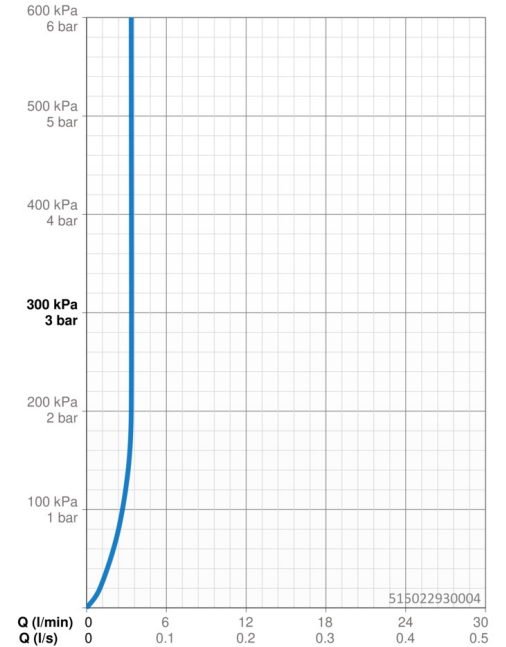

Technical data

Flow properties

Flow-rate at 3 bar (with flow controller) **3.4 l/min**

Technical properties

DN-size (nominal dimension) **DN15**
Hot water supply **max. +70°C**
Working pressure **0.5-10 bar**
Connection size **G3/8**
Projection **110 mm**
Backflow prevention (EN1717) **AA**
Material **Brass**

Regulations

EN standard **EN 817**
Noise class **I (ISO 3822)**

Approvals and Declarations

KIWA **K6116/08**
DVGW **NW-6506BP0361**
Declaration of conformity **DoC**
EPD **S-P-06391**

Sustainability

EPD module A1 (kg CO2 eq.) **7,20**
EPD module A2 (kg CO2 eq.) **0,34**
EPD module A3 (kg CO2 eq.) **0,68**
EPD module A1-A3 (kg CO2 eq.) **8,22**
EPD module A4 (kg CO2 eq.) **0,23**
EPD module B7 (kg CO2 eq.) **1038,24**
EPD module C2 (kg CO2 eq.) **0,01**
EPD module C3 (kg CO2 eq.) **0,02**
EPD module C4 (kg CO2 eq.) **0,06**
EPD module D (kg CO2 eq.) **-5,85**