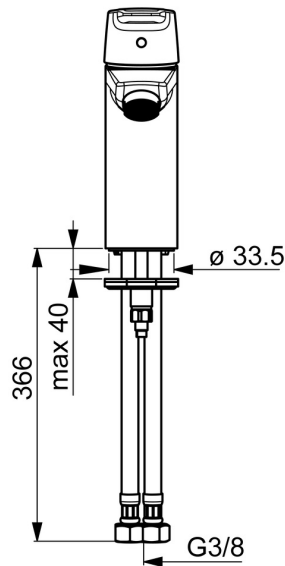

EAN: 4057304018312  
[static.hansa.com/515022930004](http://static.hansa.com/515022930004)

- Industry, ECO Building, Housing
- Single-lever
- Deck mounted
- Chrome
- Fixed spout
- PCA® - constant flow rate regardless of pressure variations
- Single operating lever/handle, Hot/Cold symbols
- Pop-up waste with draw-rod, Chain holder without chain
- Limitation option for maximum temperature and flow-rate
- ø 35 mm ceramic cartridge for flow and temperature control
- Flexible inlet pipes
- Inner body made of DZR brass, Rapid installation system

### Flow properties

Flow-rate at 3 bar (with flow controller) **3.4 l/min**

### Technical properties

DN-size (nominal dimension) **DN15**  
 Hot water supply **max. +70°C**  
 Working pressure **0.5-10 bar**  
 Connection size **G3/8**  
 Projection **110 mm**  
 Backflow prevention (EN1717) **AA**  
 Material **Brass**

### SP51402293

|      | Name                             | Code     |
|------|----------------------------------|----------|
| 01   | Lever                            | 59914417 |
| 01   | Long lever                       | 59914633 |
| 02   | Covering cap, 33x3 mm            | 59912504 |
| 03   | Temperature adjustment limiter   | 59912325 |
| 04   | Tightening nut, M40x1            | 1003409V |
| 05   | Cartridge, 3.5 Classic           | 59913075 |
| 06   | Aerator, M24x1 A, low pressure   | 59902692 |
| 06   | Aerator, M24x1, 6 l/min          | 59913727 |
| 07   | Fixing screw, M8x1, L=140        | 59912474 |
| 08   | Fixing set                       | 59910749 |
| N.I. | Pop-up waste                     | 59904620 |
| N.I. | Flexible pipe, L=430, G3/8-M10x1 | 59912515 |
| N.I. | Pop-up operating rod             | 59914464 |
| N.I. | Pop-up waste, (2019-)            | 59914764 |