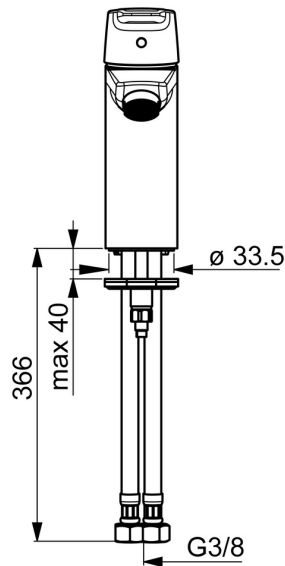

EAN: 4057304002786
static.hansa.com/51502293

- Washbasin
- Single-lever
- Deck mounted
- Chrome
- Fixed spout
- PCA® - constant flow rate regardless of pressure variations
- Hot/Cold symbols, Single operating lever/handle
- Pop-up waste with draw-rod
- Limitation option for maximum temperature and flow-rate, Adjustable hot water stop (included, retrofittable)
- \varnothing 35 mm ceramic cartridge for flow and temperature control
- Flexible inlet pipes
- Inner body made of DZR brass, Rapid installation system

Technical data

Flow properties

Flow-rate at 3 bar (with flow controller) **6.0 l/min**

Technical properties

DN-size (nominal dimension) **DN15**
 Hot water supply **max. +70°C**
 Working pressure **0.5-10 bar**
 Connection size **G3/8**
 Projection **110 mm**
 Backflow prevention (EN1717) **AA**
 Material **Brass**

Spare parts

SP51402293

	Name	Code
01	Lever	59914417
01	Long lever	59914633
02	Covering cap, 33x3 mm	59912504
03	Temperature adjustment limiter	59912325
04	Tightening nut, M40x1	1003409V
05	Cartridge, 3.5 Classic	59913075
06	Aerator, M24x1 A, low pressure	59902692
06	Aerator, M24x1, 6 l/min	59913727
07	Fixing screw, M8x1, L=140	59912474
08	Fixing set	59910749
N.I.	Pop-up waste	59904620
N.I.	Flexible pipe, L=430, G3/8-M10x1	59912515
N.I.	Pop-up operating rod	59914464
N.I.	Pop-up waste, (2019-)	59914764