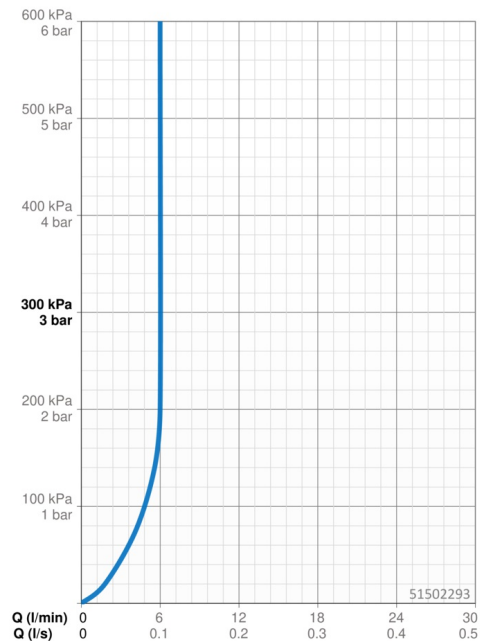

EAN: 4057304002786
static.hansa.com/51502293

- Washbasin
- Single-lever
- Deck mounted
- Chrome
- Fixed spout
- PCA® - constant flow rate regardless of pressure variations
- Hot/Cold symbols, Single operating lever/handle
- Pop-up waste with draw-rod
- Limitation option for maximum temperature and flow-rate, Adjustable hot water stop (included, retrofittable)
- \varnothing 35 mm ceramic cartridge for flow and temperature control
- Flexible inlet pipes
- Inner body made of DZR brass, Rapid installation system

Technical data

Flow properties

Flow-rate at 3 bar (with flow controller) **6.0 l/min**

Technical properties

DN-size (nominal dimension) **DN15**
 Hot water supply **max. +70°C**
 Working pressure **0.5-10 bar**
 Connection size **G3/8**
 Projection **110 mm**
 Backflow prevention (EN1717) **AA**
 Material **Brass**

Spare parts

SP51402293

	Name	Code
01	Lever	59914417
01	Long lever	59914633
02	Covering cap, 33x3 mm	59912504
03	Temperature adjustment limiter	59912325
04	Tightening nut, M40x1	1003409V
05	Cartridge, 3.5 Classic	59913075
06	Aerator, M24x1 A, low pressure	59902692
06	Aerator, M24x1, 6 l/min	59913727
07	Fixing screw, M8x1, L=140	59912474
08	Fixing set	59910749
N.I.	Pop-up waste	59904620
N.I.	Flexible pipe, L=430, G3/8-M10x1	59912515
N.I.	Pop-up operating rod	59914464
N.I.	Pop-up waste, (2019-)	59914764