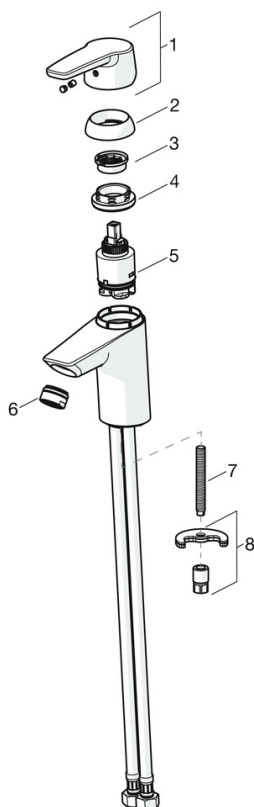

EAN: 4057304002786
static.hansa.com/51502293

- Washbasin
- Single-lever
- Deck mounted
- Chrome
- Fixed spout
- PCA® - constant flow rate regardless of pressure variations
- Hot/Cold symbols, Single operating lever/handle
- Pop-up waste with draw-rod
- Limitation option for maximum temperature and flow-rate, Adjustable hot water stop (included, retrofittable)
- \varnothing 35 mm ceramic cartridge for flow and temperature control
- Flexible inlet pipes
- Inner body made of DZR brass, Rapid installation system

Technical data

Flow properties

Flow-rate at 3 bar (with flow controller) **6.0 l/min**

Technical properties

DN-size (nominal dimension) **DN15**
 Hot water supply **max. +70°C**
 Working pressure **0.5-10 bar**
 Connection size **G3/8**
 Projection **110 mm**
 Backflow prevention (EN1717) **AA**
 Material **Brass**

Spare parts

SP51402293

	Name	Code
01	Lever	59914417
01	Long lever	59914633
02	Covering cap, 33x3 mm	59912504
03	Temperature adjustment limiter	59912325
04	Tightening nut, M40x1	1003409V
05	Cartridge, 3.5 Classic	59913075
06	Aerator, M24x1 A, low pressure	59902692
06	Aerator, M24x1, 6 l/min	59913727
07	Fixing screw, M8x1, L=140	59912474
08	Fixing set	59910749
N.I.	Pop-up waste	59904620
N.I.	Flexible pipe, L=430, G3/8-M10x1	59912515
N.I.	Pop-up operating rod	59914464
N.I.	Pop-up waste, (2019-)	59914764