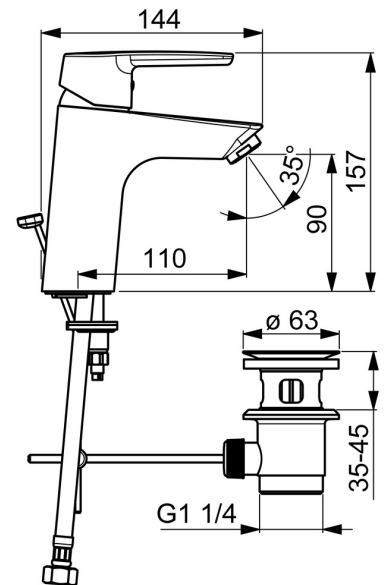

EAN: 4057304002786
static.hansa.com/51502293

- Washbasin
- Single-lever
- Deck mounted
- Chrome
- Fixed spout
- PCA® - constant flow rate regardless of pressure variations
- Hot/Cold symbols, Single operating lever/handle
- Pop-up waste with draw-rod
- Limitation option for maximum temperature and flow-rate, Adjustable hot water stop (included, retrofittable)
- \varnothing 35 mm ceramic cartridge for flow and temperature control
- Flexible inlet pipes
- Inner body made of DZR brass, Rapid installation system

Technical data

Flow properties

Flow-rate at 3 bar (with flow controller) **6.0 l/min**

Technical properties

DN-size (nominal dimension) **DN15**
 Hot water supply **max. +70°C**
 Working pressure **0.5-10 bar**
 Connection size **G3/8**
 Projection **110 mm**
 Backflow prevention (EN1717) **AA**
 Material **Brass**

Spare parts

SP51402293

	Name	Code
01	Lever	59914417
01	Long lever	59914633
02	Covering cap, 33x3 mm	59912504
03	Temperature adjustment limiter	59912325
04	Tightening nut, M40x1	1003409V
05	Cartridge, 3.5 Classic	59913075
06	Aerator, M24x1 A, low pressure	59902692
06	Aerator, M24x1, 6 l/min	59913727
07	Fixing screw, M8x1, L=140	59912474
08	Fixing set	59910749
N.I.	Pop-up waste	59904620
N.I.	Flexible pipe, L=430, G3/8-M10x1	59912515
N.I.	Pop-up operating rod	59914464
N.I.	Pop-up waste, (2019-)	59914764