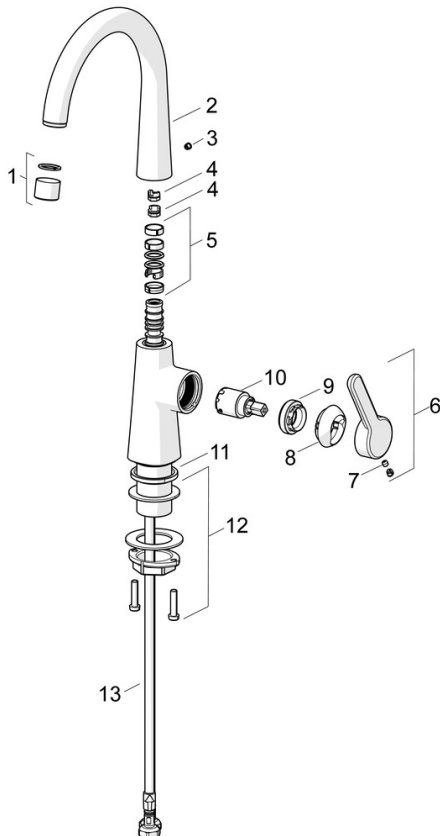

EAN: 4057304015090
static.hansa.com/51492293

- Washbasin
- Single-lever, side operated
- Deck mounted
- Chrome
- Swivel spout
- PCA® - constant flow rate regardless of pressure variations
- Single operating lever/handle, Hot/Cold symbols
- \varnothing 25 mm ceramic cartridge for flow and temperature control
- Flexible inlet pipes
- Without pop-up waste, Without draw-rod opening

Technical data

Flow properties

Flow-rate at 3 bar (with flow controller) **6.0 l/min**

Technical properties

DN-size (nominal dimension) **DN15**
 Hot water supply **max. +70°C**
 Working pressure **0.5-10 bar**
 Connection size **G3/8**
 Projection **167 mm**
 Backflow prevention (EN1717) **AA**
 Material **Brass**

Regulations

EN standard **EN 817**
 Noise class **I (ISO 3822)**

Approvals and Declarations

DVGW **DW-6506DL0547**
 Declaration of conformity **DoC**

Spare parts

SP51492293

	Name	Code
01	Aerator, M22x1 STD HC PCA, 6 l/min	59914428
02	High spout Discontinued	1007425V
02	High spout	1013626V
03	Cover plug	59913762
04	Spout overturning stopper, 60° /0°	59914264
04	Spout overturning stopper, 120° Discontinued	59914429
05	Sealing kit for spout	59914431
06	Lever Discontinued	59914640
07	Screw, M5x8, SW2.5	59904755
08	Covering cap Discontinued	59914638
09	Tightening nut, M32x1, SW24	59913958
10	Cartridge, 2.5	59913914
11	Bottom seal	59914650
12	Fixing set	59913371
13	Flexible pipe, L=430, M8x1-G3/8 LH Discontinued	59914466