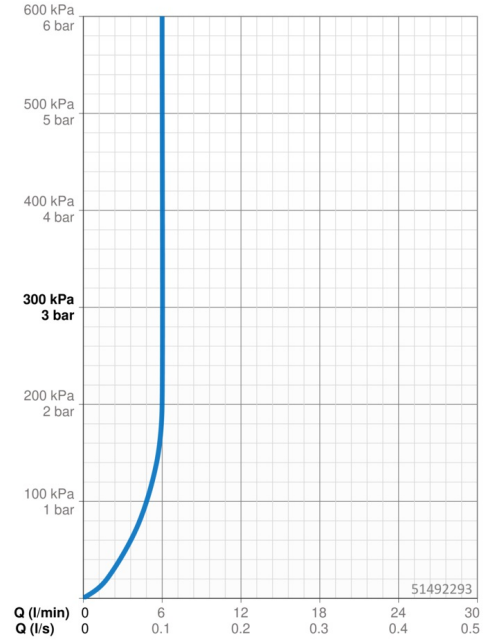

EAN: 4057304015090
static.hansa.com/51492293

- Washbasin
- Single-lever, side operated
- Deck mounted
- Chrome
- Swivel spout
- PCA® - constant flow rate regardless of pressure variations
- Single operating lever/handle, Hot/Cold symbols
- \varnothing 25 mm ceramic cartridge for flow and temperature control
- Flexible inlet pipes
- Without pop-up waste, Without draw-rod opening

Technical data

Flow properties

Flow-rate at 3 bar (with flow controller) **6.0 l/min**

Technical properties

DN-size (nominal dimension) **DN15**
 Hot water supply **max. +70°C**
 Working pressure **0.5-10 bar**
 Connection size **G3/8**
 Projection **167 mm**
 Backflow prevention (EN1717) **AA**
 Material **Brass**

Regulations

EN standard **EN 817**
 Noise class **I (ISO 3822)**

Approvals and Declarations

DVGW **DW-6506DL0547**
 Declaration of conformity **DoC**

Spare parts

SP51492293

	Name	Code
01	Aerator, M22x1 STD HC PCA, 6 l/min	59914428
02	High spout Discontinued	1007425V
02	High spout	1013626V
03	Cover plug	59913762
04	Spout overturning stopper, 60° /0°	59914264
04	Spout overturning stopper, 120° Discontinued	59914429
05	Sealing kit for spout	59914431
06	Lever Discontinued	59914640
07	Screw, M5x8, SW2.5	59904755
08	Covering cap Discontinued	59914638
09	Tightening nut, M32x1, SW24	59913958
10	Cartridge, 2.5	59913914
11	Bottom seal	59914650
12	Fixing set	59913371
13	Flexible pipe, L=430, M8x1-G3/8 LH Discontinued	59914466