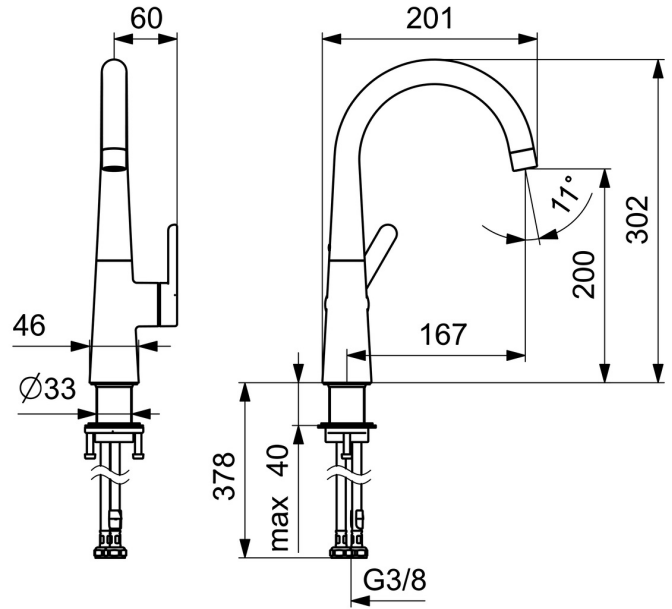

EAN: 4057304015090
static.hansa.com/51492293

- Washbasin
- Single-lever, side operated
- Deck mounted
- Chrome
- Swivel spout
- PCA® - constant flow rate regardless of pressure variations
- Single operating lever/handle, Hot/Cold symbols
- \varnothing 25 mm ceramic cartridge for flow and temperature control
- Flexible inlet pipes
- Without pop-up waste, Without draw-rod opening

Technical data

Flow properties

Flow-rate at 3 bar (with flow controller) **6.0 l/min**

Technical properties

DN-size (nominal dimension) **DN15**
 Hot water supply **max. +70°C**
 Working pressure **0.5-10 bar**
 Connection size **G3/8**
 Projection **167 mm**
 Backflow prevention (EN1717) **AA**
 Material **Brass**

Regulations

EN standard **EN 817**
 Noise class **I (ISO 3822)**

Approvals and Declarations

DVGW **DW-6506DL0547**
 Declaration of conformity **DoC**

Spare parts

SP51492293

	Name	Code
01	Aerator, M22x1 STD HC PCA, 6 l/min	59914428
02	High spout Discontinued	1007425V
02	High spout	1013626V
03	Cover plug	59913762
04	Spout overturning stopper, 60° /0°	59914264
04	Spout overturning stopper, 120° Discontinued	59914429
05	Sealing kit for spout	59914431
06	Lever Discontinued	59914640
07	Screw, M5x8, SW2.5	59904755
08	Covering cap Discontinued	59914638
09	Tightening nut, M32x1, SW24	59913958
10	Cartridge, 2.5	59913914
11	Bottom seal	59914650
12	Fixing set	59913371
13	Flexible pipe, L=430, M8x1-G3/8 LH Discontinued	59914466