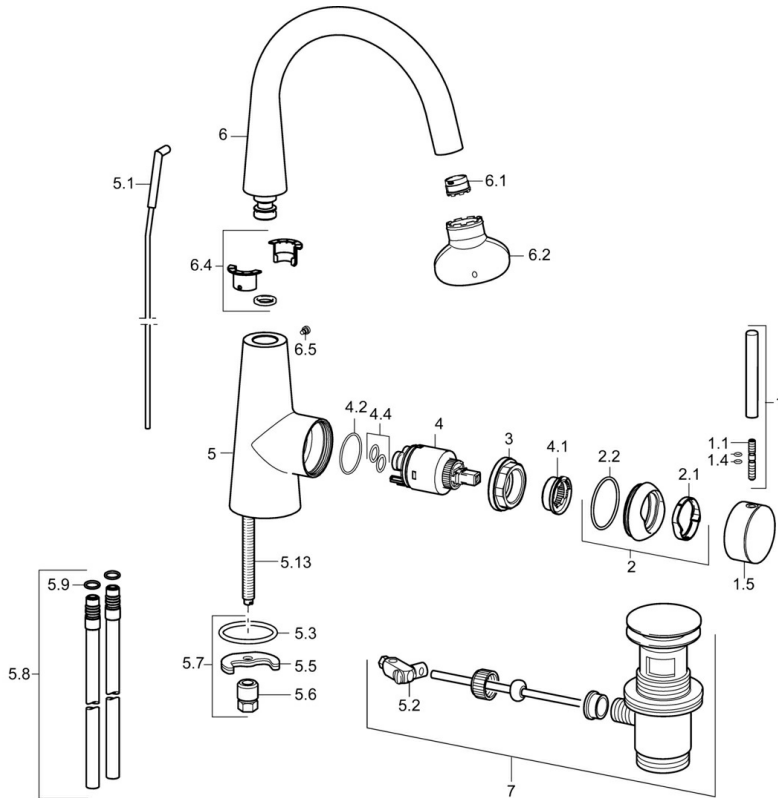

EAN: 4015474194304
static.hansa.com/51492178

- Washbasin
- Single-lever, side operated
- Deck mounted
- Chrome

Technical data

Technical properties

Hot water supply	max. +80°C
Working pressure	0.5-10 bar

Spare parts

SP51032173

	Name	Code
1	Lever, 70 mm	59913331
1.1	Screw, M5x35	59913299
1.4	O-ring, d 3x1.5	59913100
1.5	Cap	59913328
1.5	Cap Black Discontinued	59913329
1.5	Cap White Discontinued	59913330
2	Covering cap	59913364
2.1	Bearing ring	59913363
2.2	O-ring, d 38x2	59913212
3	Screw, M42x1, SW34	59913365
4	Cartridge, 3.5 Eco	59912324
4	Cartridge, 3.5 Classic	59913075
4.1	Temperature adjustment limiter	59912325
4.2	O-ring, d 28.24x2.62 Discontinued	59912590
4.4	O-ring, d 10.10x1.60 Discontinued	59905072
5.1	Lever for pop-up waste	59913362
5.2	Swivel joint	59904624
5.3	O-ring, d 36.09x d 3.53	59913396
5.5	Fixing plate	59904765
5.6	Screw, M8x1, SW13	59904766
5.7	Fixing set	59910749
5.8	Coupling pipe, L=430, M10x1	59912550
5.9	O-ring, 9x2	59905095
5.13	Fixing screw, M8x1, L=140	59912474
6	Spout	59913456
6.1	Aerator, M18.5x1, TJ	59913366
6.2	Key for aerator, M18.5	59913367
6.4	Sealing kit	59911884
6.5	Screw, M4x7	59902075
7	Pop-up waste	59911441
N.I.	Key, SW30/34	59912108
N.I.	Flexible pipe, L=500, G3/8-M10x1	59911767