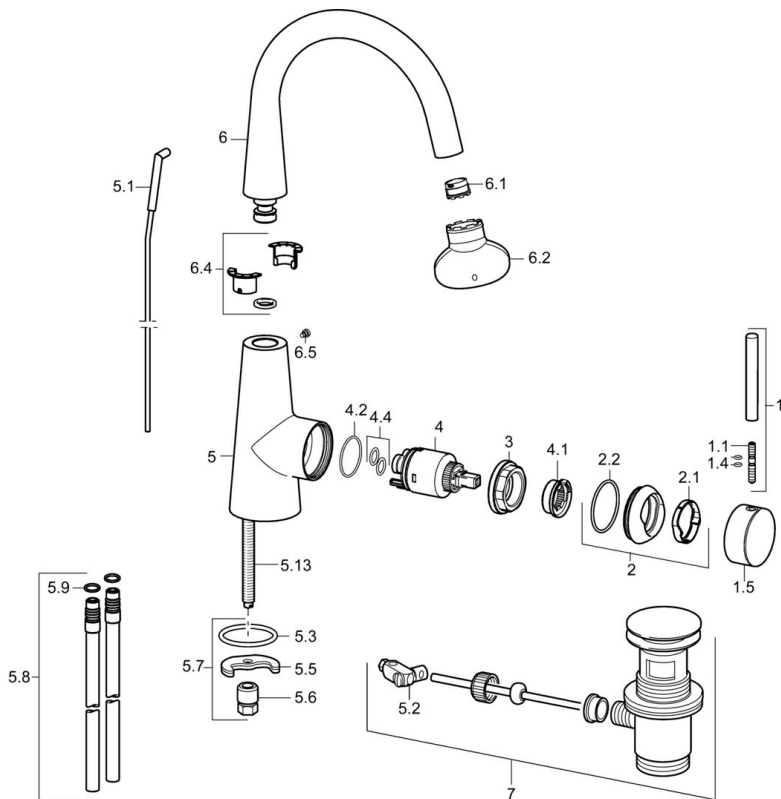

EAN: 4015474194298
static.hansa.com/51492177

- Washbasin
- Single-lever, side operated
- Deck mounted
- Chrome
- Hidden aerator
- Pin shape, Single operating lever/handle, Hot/Cold symbols
- Copper inlet pipes
- Inner body made of DZR brass
- Without pop-up waste, Without draw-rod opening

Technical data

Technical properties

Hot water supply	max. +80°C
Working pressure	0.5-10 bar

Spare parts

SP51032173

	Name	Code
1	Lever, 70 mm	59913331
1.1	Screw, M5x35	59913299
1.4	O-ring, d 3x1.5	59913100
1.5	Cap	59913328
1.5	Cap Black Discontinued	59913329
1.5	Cap White Discontinued	59913330
2	Covering cap	59913364
2.1	Bearing ring	59913363
2.2	O-ring, d 38x2	59913212
3	Screw, M42x1, SW34	59913365
4	Cartridge, 3.5 Eco	59912324
4	Cartridge, 3.5 Classic	59913075
4.1	Temperature adjustment limiter	59912325
4.2	O-ring, d 28.24x2.62 Discontinued	59912590
4.4	O-ring, d 10.10x1.60 Discontinued	59905072
5.1	Lever for pop-up waste	59913362
5.2	Swivel joint	59904624
5.3	O-ring, d 36.09x d 3.53	59913396
5.5	Fixing plate	59904765
5.6	Screw, M8x1, SW13	59904766
5.7	Fixing set	59910749
5.8	Coupling pipe, L=430, M10x1	59912550
5.9	O-ring, 9x2	59905095
5.13	Fixing screw, M8x1, L=140	59912474
6	Spout	59913456
6.1	Aerator, M18.5x1, TJ	59913366
6.2	Key for aerator, M18.5	59913367
6.4	Sealing kit	59911884
6.5	Screw, M4x7	59902075
7	Pop-up waste	59911441
N.I.	Key, SW30/34	59912108
N.I.	Flexible pipe, L=500, G3/8-M10x1	59911767