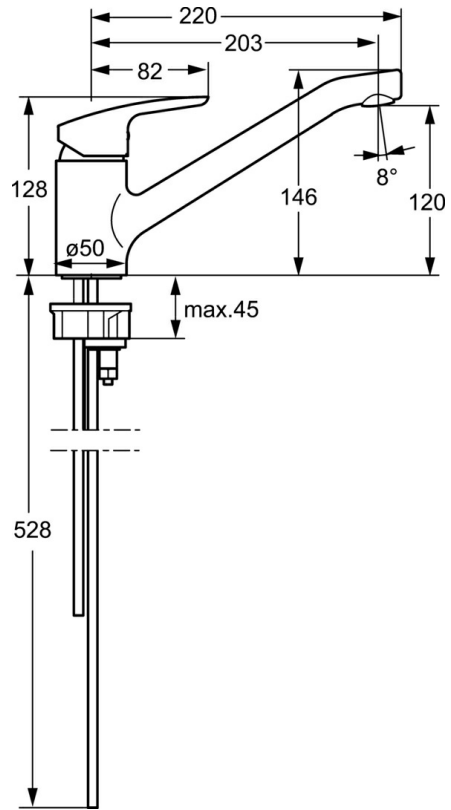

EAN: 4015474261013
static.hansa.com/51482283

- Kitchen
- Single-lever
- Deck mounted
- Chrome
- PCA® - constant flow rate regardless of pressure variations
- Hot/Cold symbols, Single operating lever/handle
- Flexible inlet pipes
- Inner body made of DZR brass

Technical data

Flow properties

Flow-rate at 3 bar **12.0 l/min**

Technical properties

DN-size (nominal dimension) **DN15**
 Hot water supply **max. +70°C**
 Working pressure **0.5-10 bar**
 Connection size **G3/8**
 Projection **203 mm**
 Material **Brass**

Regulations

EN standard **EN 817**
 Noise class **I (ISO 3822)**

Approvals and Declarations

DVGW **NW-6506BP0361**

Spare parts

SP51482283

	Name	Code
1	Lever	59914417
1.1	Screw, M5x8, SW2.5	59904755
1.3	Symbol plug Grey	59912112
2	Covering cap, 33x3 mm	59912504
3	Tightening nut, M37x1, AF30 Discontinued	59912111
4	Cartridge, 3.5 Eco	59912324
4	Cartridge, 3.5 Classic	59913075
4.1	Temperature adjustment limiter	59912325
4.3	O-ring, d 28.24x2.62 Discontinued	59912590
4.4	O-ring, d 10.10x1.60 Discontinued	59905072
5.1	Sealing kit	1001264V
5.1	Sealing kit Discontinued	59913968
5.2	Raising socket Discontinued	59913970
5.3	O-ring, d 34x1.5	59913975
5.4	Bottom seal	59914591
5.5	Supporting plate	59910008
5.6	Fixing plate	59904765
5.7	Screw, M8x1, SW13	59904766
5.8	Fixing set	59910749
5.9	Flexible pipe, L=550, G3/8-M8x1	59913969
5.10	O-ring, 6x1.4	59913266
5.11	Gasket, 9.5x14.4x2	59912551
5.12	Fixing screw, M8x1, L=140	59912474
6	Spout	59914060
7	Aerator, M24x1 STD HC A	59902366
N.I.	Key, SW30/34	59912108