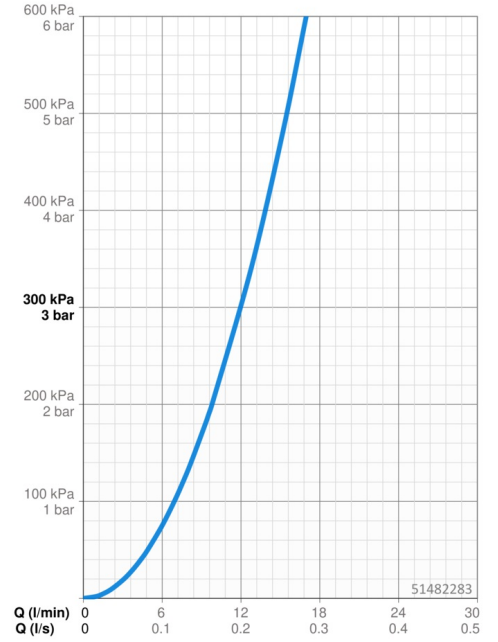

EAN: 4015474261013
static.hansa.com/51482283

- Kitchen
- Single-lever
- Deck mounted
- Chrome
- PCA® - constant flow rate regardless of pressure variations
- Hot/Cold symbols, Single operating lever/handle
- Flexible inlet pipes
- Inner body made of DZR brass

Technical data

Flow properties

Flow-rate at 3 bar **12.0 l/min**

Technical properties

DN-size (nominal dimension) **DN15**
 Hot water supply **max. +70°C**
 Working pressure **0.5-10 bar**
 Connection size **G3/8**
 Projection **203 mm**
 Material **Brass**

Regulations

EN standard **EN 817**
 Noise class **I (ISO 3822)**

Approvals and Declarations

DVGW **NW-6506BP0361**

Spare parts

SP51482283

	Name	Code
1	Lever	59914417
1.1	Screw, M5x8, SW2.5	59904755
1.3	Symbol plug Grey	59912112
2	Covering cap, 33x3 mm	59912504
3	Tightening nut, M37x1, AF30 Discontinued	59912111
4	Cartridge, 3.5 Eco	59912324
4	Cartridge, 3.5 Classic	59913075
4.1	Temperature adjustment limiter	59912325
4.3	O-ring, d 28.24x2.62 Discontinued	59912590
4.4	O-ring, d 10.10x1.60 Discontinued	59905072
5.1	Sealing kit	1001264V
5.1	Sealing kit Discontinued	59913968
5.2	Raising socket Discontinued	59913970
5.3	O-ring, d 34x1.5	59913975
5.4	Bottom seal	59914591
5.5	Supporting plate	59910008
5.6	Fixing plate	59904765
5.7	Screw, M8x1, SW13	59904766
5.8	Fixing set	59910749
5.9	Flexible pipe, L=550, G3/8-M8x1	59913969
5.10	O-ring, 6x1.4	59913266
5.11	Gasket, 9.5x14.4x2	59912551
5.12	Fixing screw, M8x1, L=140	59912474
6	Spout	59914060
7	Aerator, M24x1 STD HC A	59902366
N.I.	Key, SW30/34	59912108