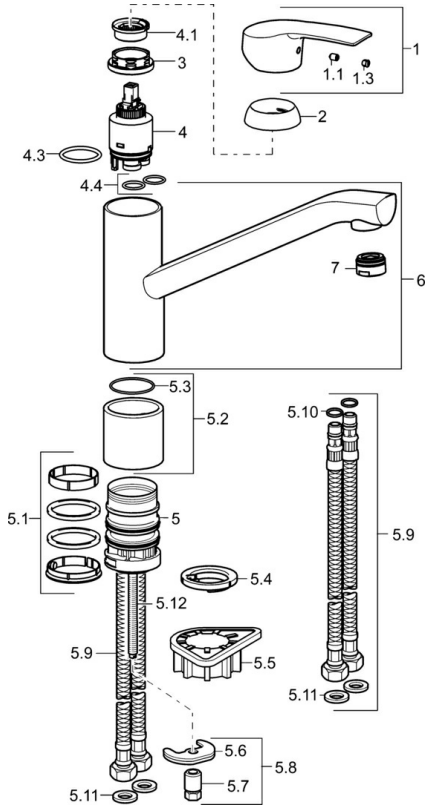

EAN: 4015474261013
static.hansa.com/51482283

- Kitchen
- Single-lever
- Deck mounted
- Chrome
- PCA® - constant flow rate regardless of pressure variations
- Hot/Cold symbols, Single operating lever/handle
- Flexible inlet pipes
- Inner body made of DZR brass

Technical data

Flow properties

Flow-rate at 3 bar **12.0 l/min**

Technical properties

DN-size (nominal dimension) **DN15**
 Hot water supply **max. +70°C**
 Working pressure **0.5-10 bar**
 Connection size **G3/8**
 Projection **203 mm**
 Material **Brass**

Regulations

EN standard **EN 817**
 Noise class **I (ISO 3822)**

Approvals and Declarations

DVGW **NW-6506BP0361**

Spare parts

SP51482283

	Name	Code
1	Lever	59914417
1.1	Screw, M5x8, SW2.5	59904755
1.3	Symbol plug Grey	59912112
2	Covering cap, 33x3 mm	59912504
3	Tightening nut, M37x1, AF30 Discontinued	59912111
4	Cartridge, 3.5 Eco	59912324
4	Cartridge, 3.5 Classic	59913075
4.1	Temperature adjustment limiter	59912325
4.3	O-ring, d 28.24x2.62 Discontinued	59912590
4.4	O-ring, d 10.10x1.60 Discontinued	59905072
5.1	Sealing kit	1001264V
5.1	Sealing kit Discontinued	59913968
5.2	Raising socket Discontinued	59913970
5.3	O-ring, d 34x1.5	59913975
5.4	Bottom seal	59914591
5.5	Supporting plate	59910008
5.6	Fixing plate	59904765
5.7	Screw, M8x1, SW13	59904766
5.8	Fixing set	59910749
5.9	Flexible pipe, L=550, G3/8-M8x1	59913969
5.10	O-ring, 6x1.4	59913266
5.11	Gasket, 9.5x14.4x2	59912551
5.12	Fixing screw, M8x1, L=140	59912474
6	Spout	59914060
7	Aerator, M24x1 STD HC A	59902366
N.I.	Key, SW30/34	59912108