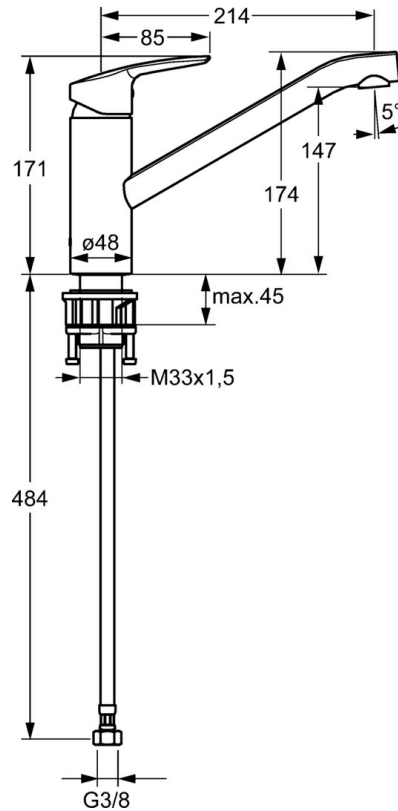

EAN: 4015474160514
static.hansa.com/51482273

- Kitchen
- Single-lever
- Deck mounted
- Chrome
- Swivel spout
- Standard aerator
- Single operating lever/handle, Hot/Cold symbols
- Flexible inlet pipes

Technical data

Technical properties

DN-size (nominal dimension)	DN15
Hot water supply	max. +70°C
Working pressure	0.5-10 bar
Material	Brass

Regulations

EN standard	EN 817
-------------	---------------

Spare parts

SP51482373

	Name	Code
1	Lever	59914417
1.1	Screw, M5x8, SW2.5	59904755
1.3	Symbol plug Grey	59912112
2	Covering cap, 33x3 mm	59912504
3	Tightening nut, M37x1, AF30 Discontinued	59912111
4	Cartridge, 3.5 Eco	59912324
4	Cartridge, 3.5 Classic	59913075
4.1	Temperature adjustment limiter	59912325
4.3	O-ring, d 28.24x2.62 Discontinued	59912590
4.4	O-ring, d 10.10x1.60 Discontinued	59905072
5.1	Sealing kit	59913313
5.6	Supporting plate	59910008
5.7	O-ring, 35x2.5	59905020
5.10	Fixing set Discontinued	59913207
5.11	Flexible pipe, L=430, G3/8-M10x1	59912515
5.12	O-ring, d 7.65x1.78	59902337
5.13	Gasket, 9.5x14.4x2	59912551
6	Spout Discontinued	59913315
6.1	Screw, M6x0.75 Discontinued	59913314
7	Aerator, M21.5x1	59913128
7.1	Key for aerator, M21.5x1	59913133
N.I.	Key, SW30/34	59912108
N.I.	Fixing set	59913479