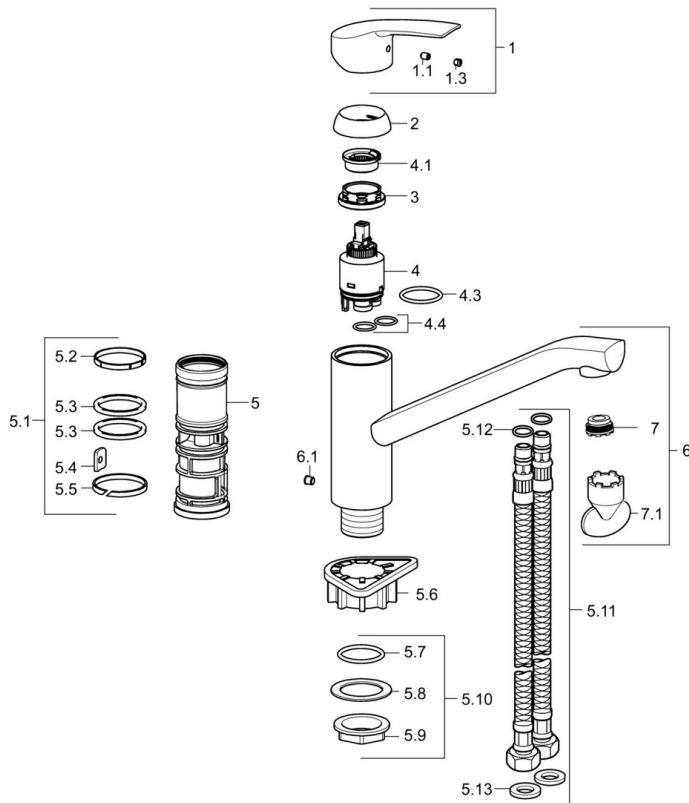

EAN: 4015474160514
static.hansa.com/51482273

- Kitchen
- Single-lever
- Deck mounted
- Chrome
- Swivel spout
- Standard aerator
- Single operating lever/handle, Hot/Cold symbols
- Flexible inlet pipes

Technical data

Technical properties

DN-size (nominal dimension)	DN15
Hot water supply	max. +70°C
Working pressure	0.5-10 bar
Material	Brass

Regulations

EN standard	EN 817
-------------	---------------

Spare parts

SP51482373

	Name	Code
1	Lever	59914417
1.1	Screw, M5x8, SW2.5	59904755
1.3	Symbol plug Grey	59912112
2	Covering cap, 33x3 mm	59912504
3	Tightening nut, M37x1, AF30 Discontinued	59912111
4	Cartridge, 3.5 Eco	59912324
4	Cartridge, 3.5 Classic	59913075
4.1	Temperature adjustment limiter	59912325
4.3	O-ring, d 28.24x2.62 Discontinued	59912590
4.4	O-ring, d 10.10x1.60 Discontinued	59905072
5.1	Sealing kit	59913313
5.6	Supporting plate	59910008
5.7	O-ring, 35x2.5	59905020
5.10	Fixing set Discontinued	59913207
5.11	Flexible pipe, L=430, G3/8-M10x1	59912515
5.12	O-ring, d 7.65x1.78	59902337
5.13	Gasket, 9.5x14.4x2	59912551
6	Spout Discontinued	59913315
6.1	Screw, M6x0.75 Discontinued	59913314
7	Aerator, M21.5x1	59913128
7.1	Key for aerator, M21.5x1	59913133
N.I.	Key, SW30/34	59912108
N.I.	Fixing set	59913479