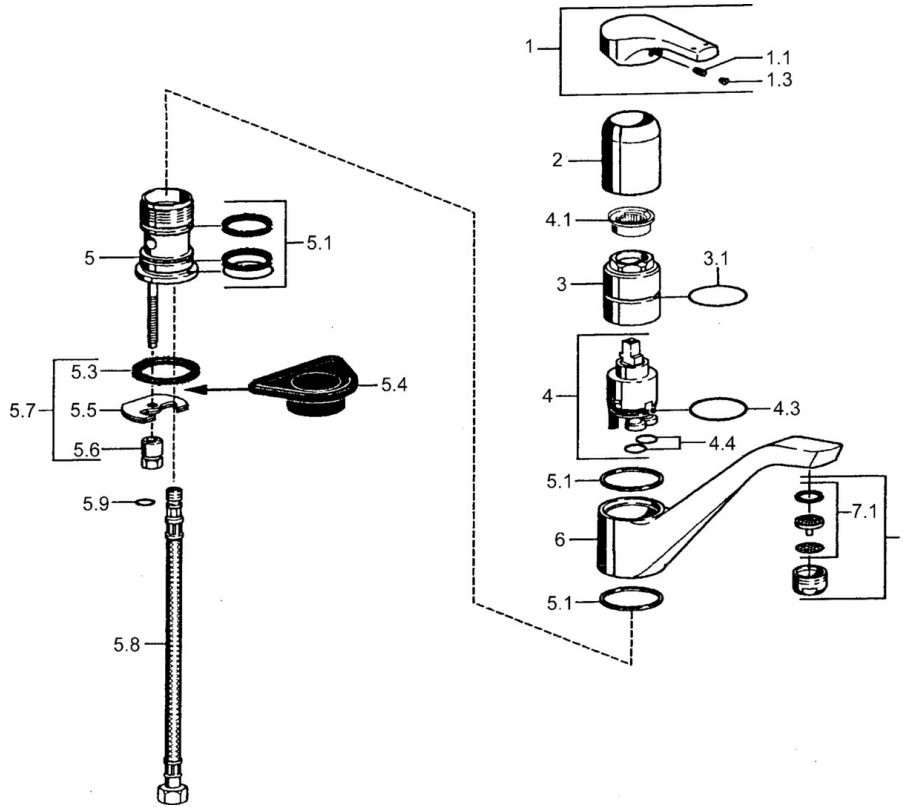

EAN: 4015474039056  
[static.hansa.com/51482203](http://static.hansa.com/51482203)

- Kitchen
- Single-lever
- Deck mounted
- Chrome
- Single operating lever/handle, Hot/Cold symbols
- Flexible inlet pipes

## Technical data

### Technical properties

Hot water supply	max. +70°C
Working pressure	0.5-10 bar
Material	Brass

### SP51482203

	Name	Code
1	Lever Discontinued	59951583
1.1	Screw, M5x8, SW2.5	59904755
1.3	Symbol plug Grey	59912112
2	Cover sleeve	59912116
3	Screw sleeve, M38x1	59912115
4	Cartridge, 3.5 Eco	59912324
4.1	Temperature adjustment limiter	59912325
4.2	O-ring, d 10.10x1.60 Discontinued	59905072
5.1	Sealing kit	59912117
5.4	Supporting plate	59910008
5.5	Fixing plate	59904765
5.6	Screw, M8x1, SW13	59904766
5.7	Fixing set	59912113
5.8	Flexible pipe, L=500, G3/8-M10x1	59911767
5.9	O-ring, d 6.75x1.78	59902351
6	Spout Discontinued	59912118
7	Aerator, M24x1 STD HC A	59902366
7.1	Aerator, M22/24 A	59902081