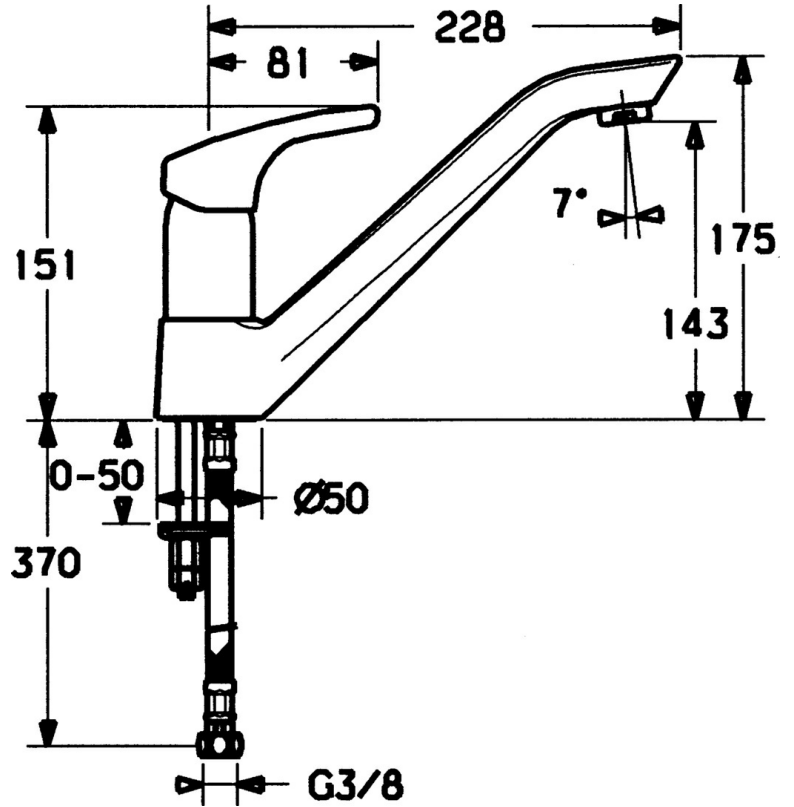

EAN: 4015474039056  
[static.hansa.com/51482203](http://static.hansa.com/51482203)

- Kitchen
- Single-lever
- Deck mounted
- Chrome
- Single operating lever/handle, Hot/Cold symbols
- Flexible inlet pipes

### Technical properties

Hot water supply	max. +70°C
Working pressure	0.5-10 bar
Material	Brass

### SP51482203

	Name	Code
1	Lever Discontinued	59951583
1.1	Screw, M5x8, SW2.5	59904755
1.3	Symbol plug Grey	59912112
2	Cover sleeve	59912116
3	Screw sleeve, M38x1	59912115
4	Cartridge, 3.5 Eco	59912324
4.1	Temperature adjustment limiter	59912325
4.2	O-ring, d 10.10x1.60 Discontinued	59905072
5.1	Sealing kit	59912117
5.4	Supporting plate	59910008
5.5	Fixing plate	59904765
5.6	Screw, M8x1, SW13	59904766
5.7	Fixing set	59912113
5.8	Flexible pipe, L=500, G3/8-M10x1	59911767
5.9	O-ring, d 6.75x1.78	59902351
6	Spout Discontinued	59912118
7	Aerator, M24x1 STD HC A	59902366
7.1	Aerator, M22/24 A	59902081