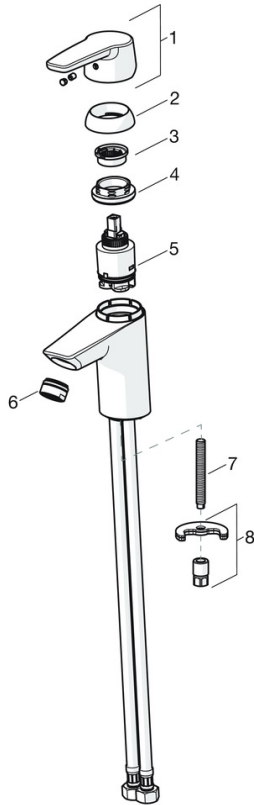

EAN: 4057304002847
static.hansa.com/51462293

- Washbasin
- Single-lever, Bidetta
- Deck mounted
- Chrome
- Fixed spout
- PCA® - constant flow rate regardless of pressure variations
- Hot/Cold symbols, Single operating lever/handle
- Hand shower, Shower holder, Shower hose (1600 mm)
- Bidetta hand shower
- Limitation option for maximum temperature and flow-rate, Adjustable hot water stop (included, retrofittable)
- ø 35 mm ceramic cartridge for flow and temperature control
- Flexible inlet pipes
- Inner body made of DZR brass, Rapid installation system
- Without pop-up waste
- protected against back-flow in domestic use (according to DIN EN 1717)
- 1 spray function

Technical data

Flow properties

Flow-rate at 3 bar	9.0 l/min
Flow-rate at 3 bar (with flow controller)	6.0 l/min

Technical properties

DN-size (nominal dimension)	DN15
Hot water supply	max. +70°C
Working pressure	0.5-10 bar
Connection size	G3/8
Projection	103 mm
Backflow prevention (EN1717)	HC
Material	Brass

Regulations

EN standard	EN 817, EN 1113
Noise class	I (ISO3822)

Approvals and Declarations

Declaration of conformity	DoC
EPD	S-P-06391

Sustainability

EPD module A1 (kg CO2 eq.)	8,59
EPD module A2 (kg CO2 eq.)	0,41
EPD module A3 (kg CO2 eq.)	0,81
EPD module A1-A3 (kg CO2 eq.)	9,82
EPD module A4 (kg CO2 eq.)	0,27
EPD module B7 (kg CO2 eq.)	1854,00
EPD module C2 (kg CO2 eq.)	0,02
EPD module C3 (kg CO2 eq.)	0,02
EPD module C4 (kg CO2 eq.)	0,07
EPD module D (kg CO2 eq.)	-6,99

Spare parts

SP51402293

	Name	Code
01	Lever	59914417
01	Long lever	59914633
02	Covering cap, 33x3 mm	59912504
03	Temperature adjustment limiter	59912325
04	Tightening nut, M40x1	1003409V
05	Cartridge, 3.5 Classic	59913075
06	Aerator, M24x1 A, low pressure	59902692
06	Aerator, M24x1, 6 l/min	59913727
07	Fixing screw, M8x1, L=140	59912474
08	Fixing set	59910749
N.I.	Pop-up waste	59904620
N.I.	Flexible pipe, L=430, G3/8-M10x1	59912515
N.I.	Pop-up operating rod	59914464
N.I.	Pop-up waste, (2019-)	59914764