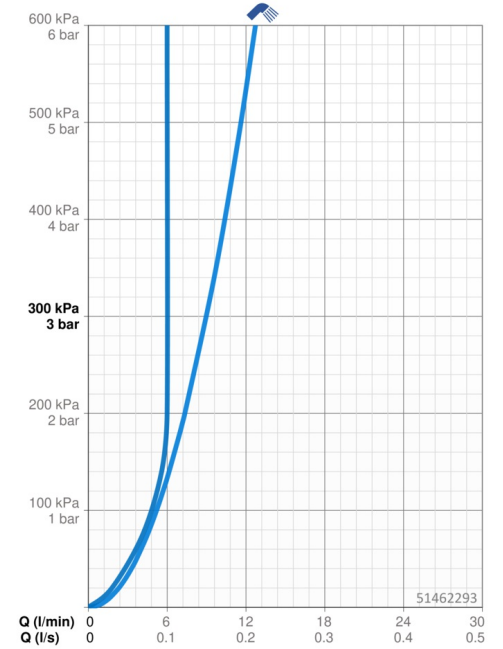

EAN: 4057304002847
static.hansa.com/51462293

- Washbasin
- Single-lever, Bidetta
- Deck mounted
- Chrome
- Fixed spout
- PCA® - constant flow rate regardless of pressure variations
- Hot/Cold symbols, Single operating lever/handle
- Hand shower, Shower holder, Shower hose (1600 mm)
- Bidetta hand shower
- Limitation option for maximum temperature and flow-rate, Adjustable hot water stop (included, retrofittable)
- ø 35 mm ceramic cartridge for flow and temperature control
- Flexible inlet pipes
- Inner body made of DZR brass, Rapid installation system
- Without pop-up waste
- protected against back-flow in domestic use (according to DIN EN 1717)
- 1 spray function

Technical data

Flow properties

Flow-rate at 3 bar	9.0 l/min
Flow-rate at 3 bar (with flow controller)	6.0 l/min

Technical properties

DN-size (nominal dimension)	DN15
Hot water supply	max. +70°C
Working pressure	0.5-10 bar
Connection size	G3/8
Projection	103 mm
Backflow prevention (EN1717)	HC
Material	Brass

Regulations

EN standard	EN 817, EN 1113
Noise class	I (ISO3822)

Approvals and Declarations

Declaration of conformity	DoC
EPD	S-P-06391

Sustainability

EPD module A1 (kg CO2 eq.)	8,59
EPD module A2 (kg CO2 eq.)	0,41
EPD module A3 (kg CO2 eq.)	0,81
EPD module A1-A3 (kg CO2 eq.)	9,82
EPD module A4 (kg CO2 eq.)	0,27
EPD module B7 (kg CO2 eq.)	1854,00
EPD module C2 (kg CO2 eq.)	0,02
EPD module C3 (kg CO2 eq.)	0,02
EPD module C4 (kg CO2 eq.)	0,07
EPD module D (kg CO2 eq.)	-6,99

Spare parts

SP51402293

	Name	Code
01	Lever	59914417
01	Long lever	59914633
02	Covering cap, 33x3 mm	59912504
03	Temperature adjustment limiter	59912325
04	Tightening nut, M40x1	1003409V
05	Cartridge, 3.5 Classic	59913075
06	Aerator, M24x1 A, low pressure	59902692
06	Aerator, M24x1, 6 l/min	59913727
07	Fixing screw, M8x1, L=140	59912474
08	Fixing set	59910749
N.I.	Pop-up waste	59904620
N.I.	Flexible pipe, L=430, G3/8-M10x1	59912515
N.I.	Pop-up operating rod	59914464
N.I.	Pop-up waste, (2019-)	59914764