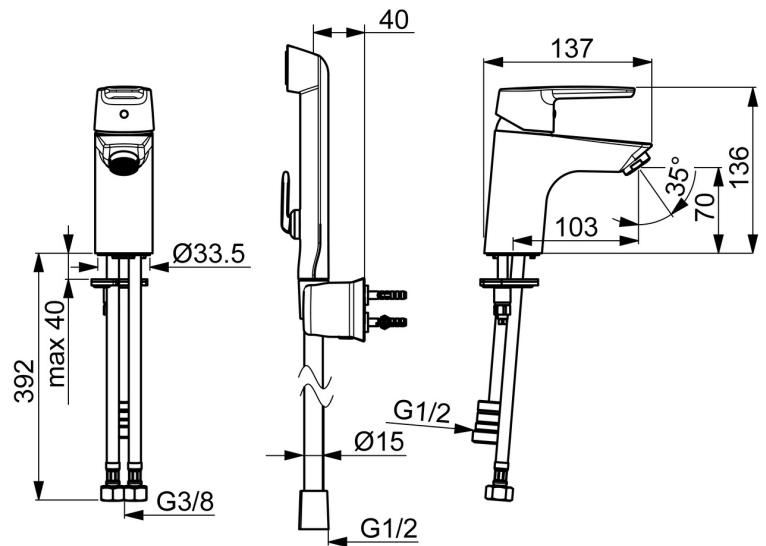

EAN: 4057304002847
static.hansa.com/51462293

- Washbasin
- Single-lever, Bidetta
- Deck mounted
- Chrome
- Fixed spout
- PCA® - constant flow rate regardless of pressure variations
- Hot/Cold symbols, Single operating lever/handle
- Hand shower, Shower holder, Shower hose (1600 mm)
- Bidetta hand shower
- Limitation option for maximum temperature and flow-rate, Adjustable hot water stop (included, retrofittable)
- ø 35 mm ceramic cartridge for flow and temperature control
- Flexible inlet pipes
- Inner body made of DZR brass, Rapid installation system
- Without pop-up waste
- protected against back-flow in domestic use (according to DIN EN 1717)
- 1 spray function

Technical data

Flow properties

Flow-rate at 3 bar	9.0 l/min
Flow-rate at 3 bar (with flow controller)	6.0 l/min

Technical properties

DN-size (nominal dimension)	DN15
Hot water supply	max. +70°C
Working pressure	0.5-10 bar
Connection size	G3/8
Projection	103 mm
Backflow prevention (EN1717)	HC
Material	Brass

Regulations

EN standard	EN 817, EN 1113
Noise class	I (ISO3822)

Approvals and Declarations

Declaration of conformity	DoC
EPD	S-P-06391

Sustainability

EPD module A1 (kg CO2 eq.)	8,59
EPD module A2 (kg CO2 eq.)	0,41
EPD module A3 (kg CO2 eq.)	0,81
EPD module A1-A3 (kg CO2 eq.)	9,82
EPD module A4 (kg CO2 eq.)	0,27
EPD module B7 (kg CO2 eq.)	1854,00
EPD module C2 (kg CO2 eq.)	0,02
EPD module C3 (kg CO2 eq.)	0,02
EPD module C4 (kg CO2 eq.)	0,07
EPD module D (kg CO2 eq.)	-6,99

Spare parts

SP51402293

	Name	Code
01	Lever	59914417
01	Long lever	59914633
02	Covering cap, 33x3 mm	59912504
03	Temperature adjustment limiter	59912325
04	Tightening nut, M40x1	1003409V
05	Cartridge, 3.5 Classic	59913075
06	Aerator, M24x1 A, low pressure	59902692
06	Aerator, M24x1, 6 l/min	59913727
07	Fixing screw, M8x1, L=140	59912474
08	Fixing set	59910749
N.I.	Pop-up waste	59904620
N.I.	Flexible pipe, L=430, G3/8-M10x1	59912515
N.I.	Pop-up operating rod	59914464
N.I.	Pop-up waste, (2019-)	59914764