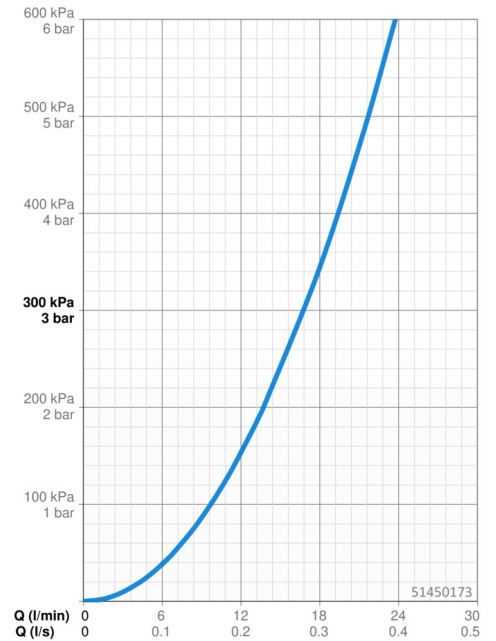

Technical data

Flow properties

Flow-rate at 3 bar **16.8 l/min**

Technical properties

DN-size (nominal dimension) **DN15**
 Hot water supply **max. +80°C**
 Working pressure **0.5-10 bar**
 Backflow prevention (EN1717) **EB**

Regulations

EN standard **EN 817**

Spare parts

SP51450173

	Name	Code
1	Lever	59914417
1.1	Screw, M5x8, SW2.5	59904755
1.3	Symbol plug Grey	59912112
2	Covering cap, 33x3 mm	59912504
3	Tightening nut, M40x1	1003409V
4	Cartridge, 3.5 Eco	59912324
4	Cartridge, 3.5 Classic	59913075
4.1	Temperature adjustment limiter	59912325
4.3	O-ring, d 28.24x2.62 Discontinued	59912590
4.4	O-ring, d 10.10x1.60 Discontinued	59905072
5.1	Connection nut, G3/4, AF30	59902230
5.2	Seat, G1/2, L, WAF10	59904618
5.3	Retaining ring, 23.9x15.2x2	59902689
5.4	Non-return valve	59905714
5.5	Thread nipple, G1/2xM18x1	59911384
6	Eccentric, G3/4xG1/2	59904793
6.1	Cover flange	59904796
6.2	Silencer	59904792
6.3	Eccentric connector, G3/4xG1/2, DN15	59910254
N.I.	Key, SW30/34	59912108