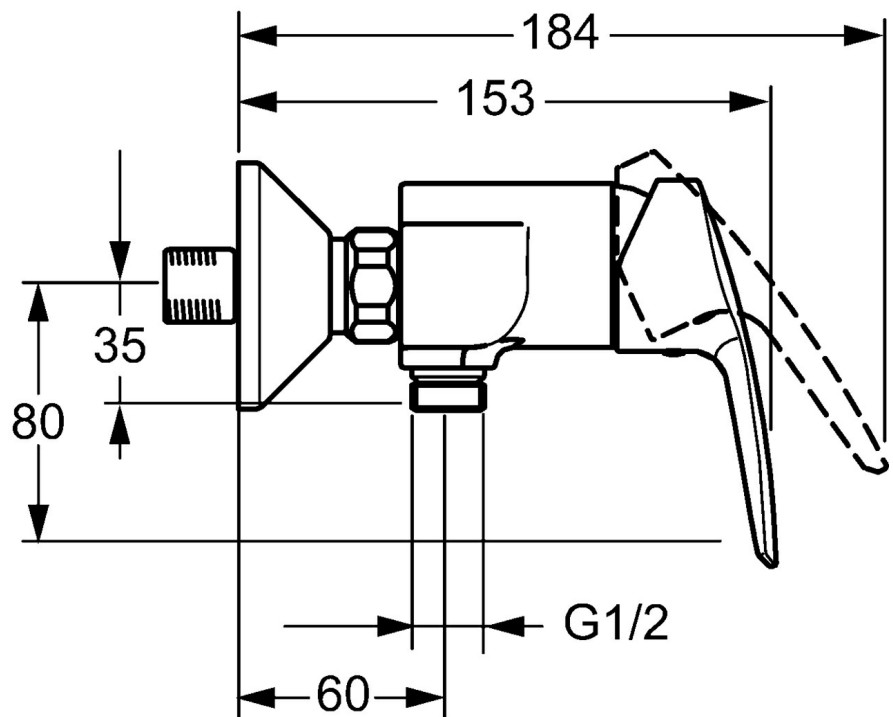

EAN: 4015474160446
static.hansa.com/51450173

- Shower solutions
- Single-lever
- Wall mounted
- Chrome
- Hot/Cold symbols, Single operating lever/handle
- Non-return valve(s)
- Silencer(s)
- Inner body made of DZR brass

Technical data

Flow properties

Flow-rate at 3 bar **16.8 l/min**

Technical properties

DN-size (nominal dimension) **DN15**
 Hot water supply **max. +80°C**
 Working pressure **0.5-10 bar**
 Backflow prevention (EN1717) **EB**

Regulations

EN standard **EN 817**

Spare parts

SP51450173

	Name	Code
1	Lever	59914417
1.1	Screw, M5x8, SW2.5	59904755
1.3	Symbol plug Grey	59912112
2	Covering cap, 33x3 mm	59912504
3	Tightening nut, M40x1	1003409V
4	Cartridge, 3.5 Eco	59912324
4	Cartridge, 3.5 Classic	59913075
4.1	Temperature adjustment limiter	59912325
4.3	O-ring, d 28.24x2.62 Discontinued	59912590
4.4	O-ring, d 10.10x1.60 Discontinued	59905072
5.1	Connection nut, G3/4, AF30	59902230
5.2	Seat, G1/2, L, WAF10	59904618
5.3	Retaining ring, 23.9x15.2x2	59902689
5.4	Non-return valve	59905714
5.5	Thread nipple, G1/2xM18x1	59911384
6	Eccentric, G3/4xG1/2	59904793
6.1	Cover flange	59904796
6.2	Silencer	59904792
6.3	Eccentric connector, G3/4xG1/2, DN15	59910254
N.I.	Key, SW30/34	59912108