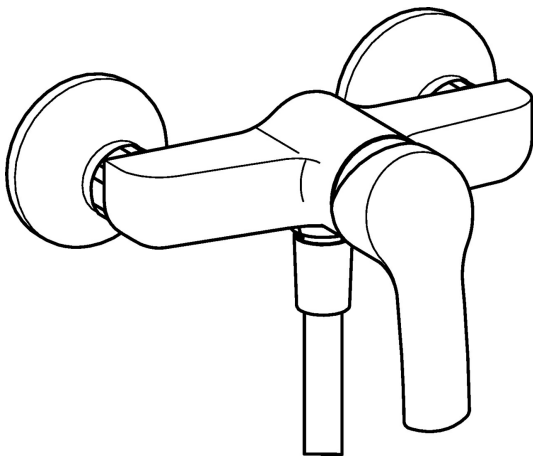

EAN: 4015474160446
static.hansa.com/51450173

- Shower solutions
- Single-lever
- Wall mounted
- Chrome
- Hot/Cold symbols, Single operating lever/handle
- Non-return valve(s)
- Silencer(s)
- Inner body made of DZR brass

Technical data

Flow properties

Flow-rate at 3 bar **16.8 l/min**

Technical properties

DN-size (nominal dimension) **DN15**
 Hot water supply **max. +80°C**
 Working pressure **0.5-10 bar**
 Backflow prevention (EN1717) **EB**

Regulations

EN standard **EN 817**

Spare parts

SP51450173

	Name	Code
1	Lever	59914417
1.1	Screw, M5x8, SW2.5	59904755
1.3	Symbol plug Grey	59912112
2	Covering cap, 33x3 mm	59912504
3	Tightening nut, M40x1	1003409V
4	Cartridge, 3.5 Eco	59912324
4	Cartridge, 3.5 Classic	59913075
4.1	Temperature adjustment limiter	59912325
4.3	O-ring, d 28.24x2.62 Discontinued	59912590
4.4	O-ring, d 10.10x1.60 Discontinued	59905072
5.1	Connection nut, G3/4, AF30	59902230
5.2	Seat, G1/2, L, WAF10	59904618
5.3	Retaining ring, 23.9x15.2x2	59902689
5.4	Non-return valve	59905714
5.5	Thread nipple, G1/2xM18x1	59911384
6	Eccentric, G3/4xG1/2	59904793
6.1	Cover flange	59904796
6.2	Silencer	59904792
6.3	Eccentric connector, G3/4xG1/2, DN15	59910254
N.I.	Key, SW30/34	59912108