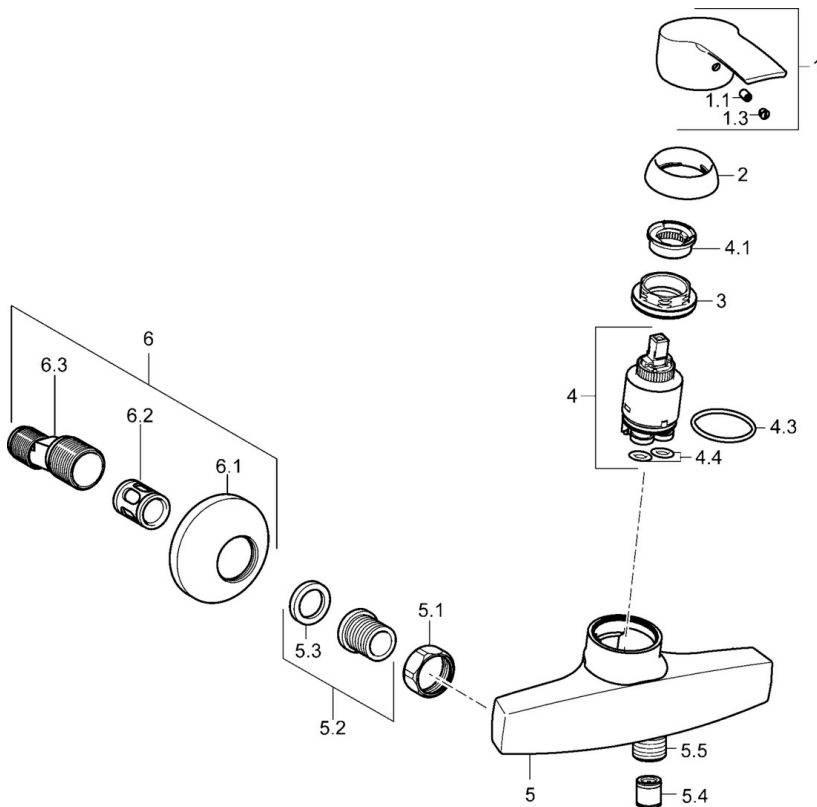

EAN: 4015474160446
static.hansa.com/51450173

- Shower solutions
- Single-lever
- Wall mounted
- Chrome
- Hot/Cold symbols, Single operating lever/handle
- Non-return valve(s)
- Silencer(s)
- Inner body made of DZR brass

Technical data

Flow properties

Flow-rate at 3 bar **16.8 l/min**

Technical properties

DN-size (nominal dimension) **DN15**
 Hot water supply **max. +80°C**
 Working pressure **0.5-10 bar**
 Backflow prevention (EN1717) **EB**

Regulations

EN standard **EN 817**

Spare parts

SP51450173

	Name	Code
1	Lever	59914417
1.1	Screw, M5x8, SW2.5	59904755
1.3	Symbol plug Grey	59912112
2	Covering cap, 33x3 mm	59912504
3	Tightening nut, M40x1	1003409V
4	Cartridge, 3.5 Eco	59912324
4	Cartridge, 3.5 Classic	59913075
4.1	Temperature adjustment limiter	59912325
4.3	O-ring, d 28.24x2.62 Discontinued	59912590
4.4	O-ring, d 10.10x1.60 Discontinued	59905072
5.1	Connection nut, G3/4, AF30	59902230
5.2	Seat, G1/2, L, WAF10	59904618
5.3	Retaining ring, 23.9x15.2x2	59902689
5.4	Non-return valve	59905714
5.5	Thread nipple, G1/2xM18x1	59911384
6	Eccentric, G3/4xG1/2	59904793
6.1	Cover flange	59904796
6.2	Silencer	59904792
6.3	Eccentric connector, G3/4xG1/2, DN15	59910254
N.I.	Key, SW30/34	59912108