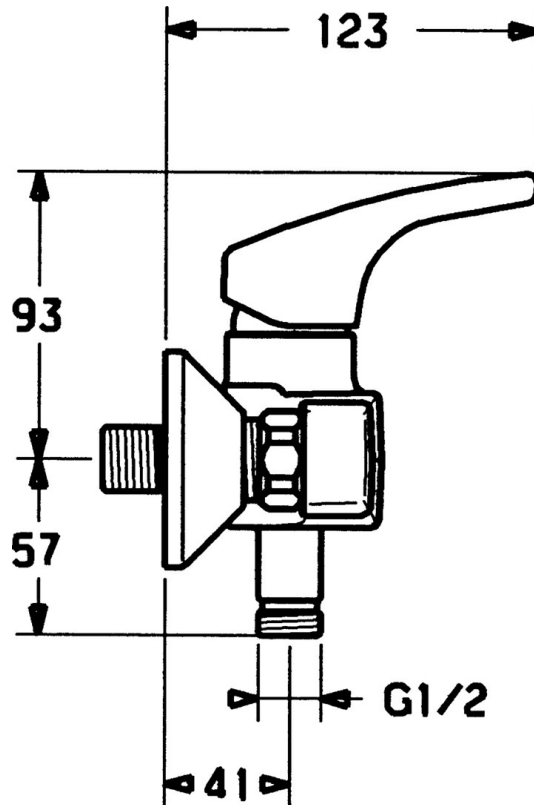

EAN: 4015474038288  
[static.hansa.com/51450103](https://static.hansa.com/51450103)

- Shower solutions
- Single-lever
- Wall mounted
- Chrome
- Single operating lever/handle, Hot/Cold symbols
- Non-return valve(s)
- Silencer(s)

### Technical properties

Hot water supply	<b>max. +80°C</b>
Working pressure	<b>0.5-10 bar</b>
Backflow prevention (EN1717)	<b>EB</b>

### SP51450103

	Name	Code
1	Lever Discontinued	59951583
1.1	Screw, M5x8, SW2.5	59904755
1.3	Symbol plug Grey	59912112
2	Covering cap	59912110
3	Tightening nut, M37x1, AF30 Discontinued	59912111
4	Cartridge, 3.5 Eco	59912324
4.1	Temperature adjustment limiter	59912325
4.4	O-ring, d 10.10x1.60 Discontinued	59905072
5.1	Connection nut, G3/4, AF30	59902230
5.2	Seat, G1/2, L, WAF10	59904618
5.3	Retaining ring, 23.9x15.2x2	59902689
5.4	Non-return valve	59905714
6	Eccentric, G3/4xG1/2	59904793
6.1	Cover flange	59904796
6.2	Silencer	59904792
N.I.	Key, SW30/34	59912108