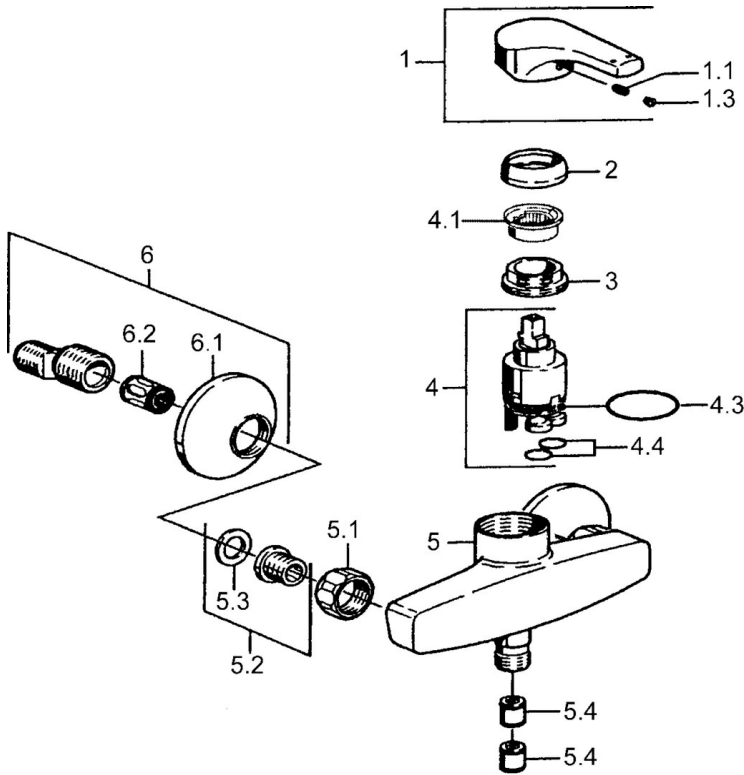

EAN: 4015474038288  
[static.hansa.com/51450103](https://static.hansa.com/51450103)

- Shower solutions
- Single-lever
- Wall mounted
- Chrome
- Single operating lever/handle, Hot/Cold symbols
- Non-return valve(s)
- Silencer(s)

## Technical data

### Technical properties

Hot water supply	<b>max. +80°C</b>
Working pressure	<b>0.5-10 bar</b>
Backflow prevention (EN1717)	<b>EB</b>

### SP51450103

	Name	Code
1	Lever Discontinued	59951583
1.1	Screw, M5x8, SW2.5	59904755
1.3	Symbol plug Grey	59912112
2	Covering cap	59912110
3	Tightening nut, M37x1, AF30 Discontinued	59912111
4	Cartridge, 3.5 Eco	59912324
4.1	Temperature adjustment limiter	59912325
4.4	O-ring, d 10.10x1.60 Discontinued	59905072
5.1	Connection nut, G3/4, AF30	59902230
5.2	Seat, G1/2, L, WAF10	59904618
5.3	Retaining ring, 23.9x15.2x2	59902689
5.4	Non-return valve	59905714
6	Eccentric, G3/4xG1/2	59904793
6.1	Cover flange	59904796
6.2	Silencer	59904792
N.I.	Key, SW30/34	59912108