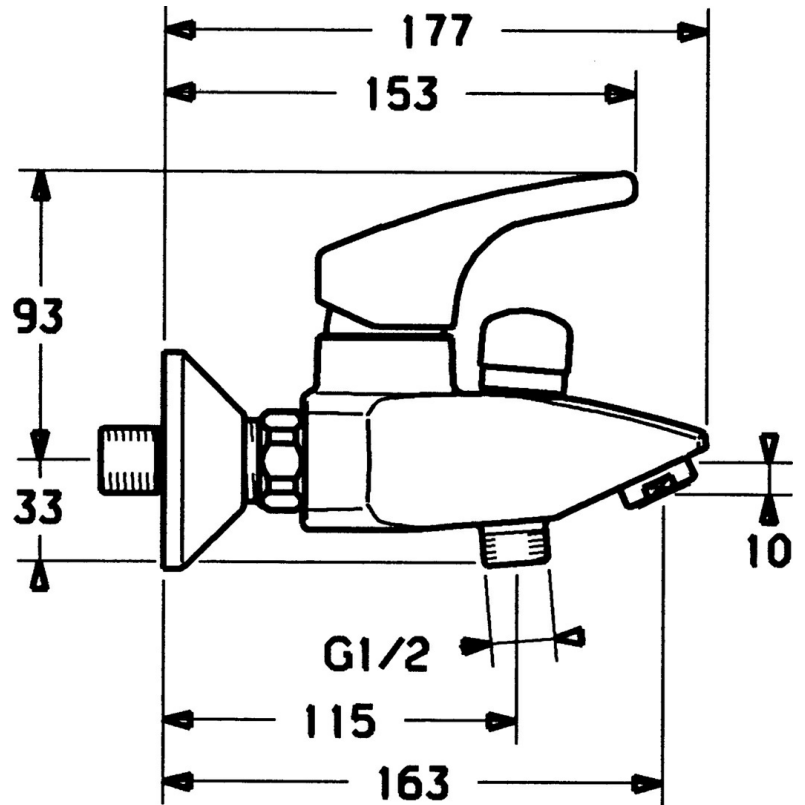

EAN: 4015474038363  
[static.hansa.com/51442103](http://static.hansa.com/51442103)

- Bathtub & Shower
- Single-lever
- Wall mounted
- Chrome
- Single operating lever/handle, Hot/Cold symbols
- Non-return valve(s)
- Silencer(s)

## Technical data

### Technical properties

Hot water supply	max. +80°C
Working pressure	0.5-10 bar
Backflow prevention (EN1717)	EB

### SP51442103

	Name	Code
1	Lever Discontinued	59951583
1.1	Screw, M5x8, SW2.5	59904755
1.3	Symbol plug Grey	59912112
2	Covering cap	59912110
3	Tightening nut, M37x1, AF30 Discontinued	59912111
4	Cartridge, 3.5 Eco	59912324
4.1	Temperature adjustment limiter	59912325
4.4	O-ring, d 10.10x1.60 Discontinued	59905072
5.1	Connection nut, G3/4, AF30	59902230
5.2	Seat, G1/2, L, WAF10	59904618
5.3	Retaining ring, 23.9x15.2x2	59902689
5.4	Non-return valve	59905714
6	Eccentric, G3/4xG1/2	59904793
6.1	Cover flange	59904796
6.2	Silencer	59904792
7	Aerator, M24x1 B	59905872
7.1	Aerator, M22/M24	59905873
8	Diverter	59910803
8.1	Sealing kit	59904791
N.I.	Key, SW30/34	59912108