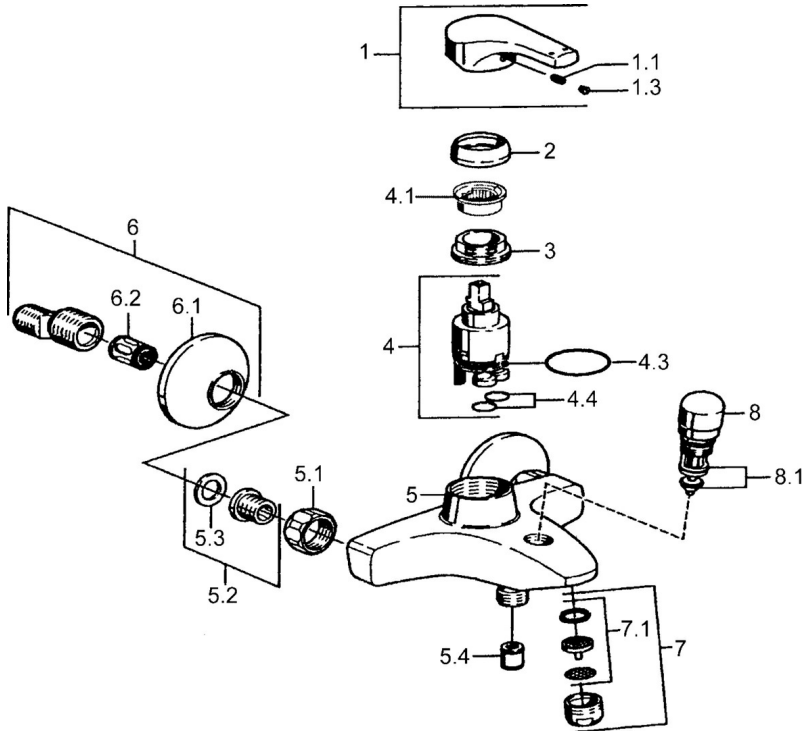

EAN: 4015474038363  
[static.hansa.com/51442103](http://static.hansa.com/51442103)

- Bathtub & Shower
- Single-lever
- Wall mounted
- Chrome
- Single operating lever/handle, Hot/Cold symbols
- Non-return valve(s)
- Silencer(s)

## Technical data

### Technical properties

Hot water supply	max. +80°C
Working pressure	0.5-10 bar
Backflow prevention (EN1717)	EB

### SP51442103

	Name	Code
1	Lever Discontinued	59951583
1.1	Screw, M5x8, SW2.5	59904755
1.3	Symbol plug Grey	59912112
2	Covering cap	59912110
3	Tightening nut, M37x1, AF30 Discontinued	59912111
4	Cartridge, 3.5 Eco	59912324
4.1	Temperature adjustment limiter	59912325
4.4	O-ring, d 10.10x1.60 Discontinued	59905072
5.1	Connection nut, G3/4, AF30	59902230
5.2	Seat, G1/2, L, WAF10	59904618
5.3	Retaining ring, 23.9x15.2x2	59902689
5.4	Non-return valve	59905714
6	Eccentric, G3/4xG1/2	59904793
6.1	Cover flange	59904796
6.2	Silencer	59904792
7	Aerator, M24x1 B	59905872
7.1	Aerator, M22/M24	59905873
8	Diverter	59910803
8.1	Sealing kit	59904791
N.I.	Key, SW30/34	59912108