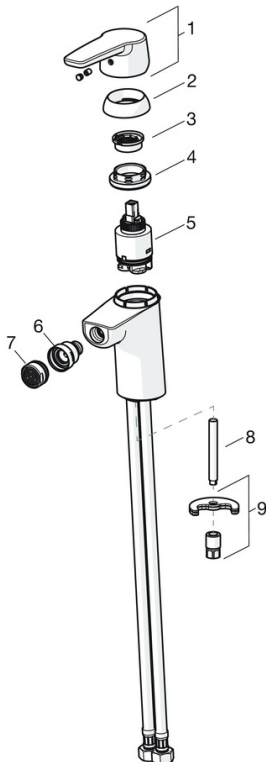

EAN: 4057304004018  
[static.hansa.com/51433293](http://static.hansa.com/51433293)

- Bidet
- Single-lever
- Deck mounted
- Chrome
- Fixed spout
- PCA® - constant flow rate regardless of pressure variations, Ball joint
- Hot/Cold symbols, Single operating lever/handle
- Pop-up waste with draw-rod
- Limitation option for maximum temperature and flow-rate, Adjustable hot water stop (included, retrofittable)
- ø 35 mm ceramic cartridge for flow and temperature control
- Flexible inlet pipes
- Inner body made of DZR brass, Rapid installation system

### Technical properties

DN-size (nominal dimension) **DN15**  
 Hot water supply **max. +70°C**  
 Working pressure **0.5-10 bar**  
 Connection size **G3/8**  
 Projection **106 mm**  
 Material **Brass**

### SP51433293

	Name	Code
01	Lever	59914417
02	Covering cap, 33x3 mm	59912504
03	Temperature adjustment limiter	59912325
04	Tightening nut, M40x1	1003409V
05	Cartridge, 3.5 Classic	59913075
06	Ball joint for bidet faucet	59910952
07	Aerator, M24x1, 6 l/min	59913727
08	Fixing screw, M8x1, L=140	59912474
09	Fixing set	59910749
N.I.	Pop-up waste, (2019-)	59914764