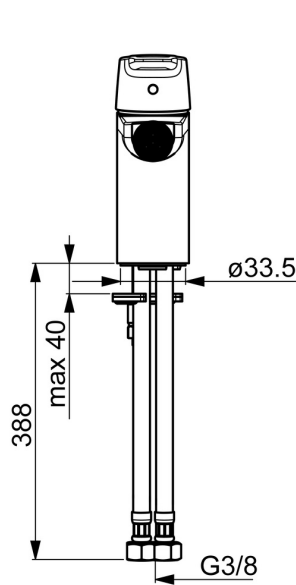

EAN: 4057304004018  
[static.hansa.com/51433293](http://static.hansa.com/51433293)

- Bidet
- Single-lever
- Deck mounted
- Chrome
- Fixed spout
- PCA® - constant flow rate regardless of pressure variations, Ball joint
- Hot/Cold symbols, Single operating lever/handle
- Pop-up waste with draw-rod
- Limitation option for maximum temperature and flow-rate, Adjustable hot water stop (included, retrofittable)
- ø 35 mm ceramic cartridge for flow and temperature control
- Flexible inlet pipes
- Inner body made of DZR brass, Rapid installation system

### Flow properties

Flow-rate at 3 bar (with flow controller) **6.0 l/min**

### Technical properties

DN-size (nominal dimension) **DN15**  
 Hot water supply **max. +70°C**  
 Working pressure **0.5-10 bar**  
 Connection size **G3/8**  
 Projection **106 mm**  
 Material **Brass**

### SP51433293

	Name	Code
01	Lever	59914417
02	Covering cap, 33x3 mm	59912504
03	Temperature adjustment limiter	59912325
04	Tightening nut, M40x1	1003409V
05	Cartridge, 3.5 Classic	59913075
06	Ball joint for bidet faucet	59910952
07	Aerator, M24x1, 6 l/min	59913727
08	Fixing screw, M8x1, L=140	59912474
09	Fixing set	59910749
N.I.	Pop-up waste, (2019-)	59914764