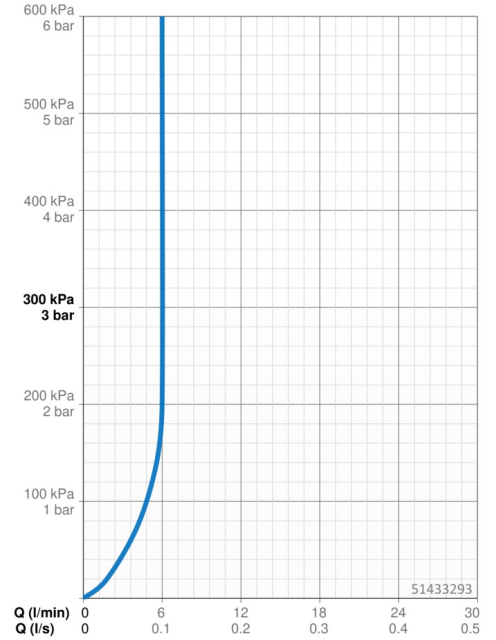

Technical data

Flow properties

Flow-rate at 3 bar (with flow controller) **6.0 l/min**

Technical properties

DN-size (nominal dimension) **DN15**
Hot water supply **max. +70°C**
Working pressure **0.5-10 bar**
Connection size **G3/8**
Projection **106 mm**
Material **Brass**

Regulations

EN standard **EN 817**
Noise class **I (ISO3822)**

Approvals and Declarations

KIWA **K6116/08**
DVGW **NW-6506BP0361**
ABP **P-IX 38812/IA**
Declaration of conformity **DoC**
EPD **S-P-06391**