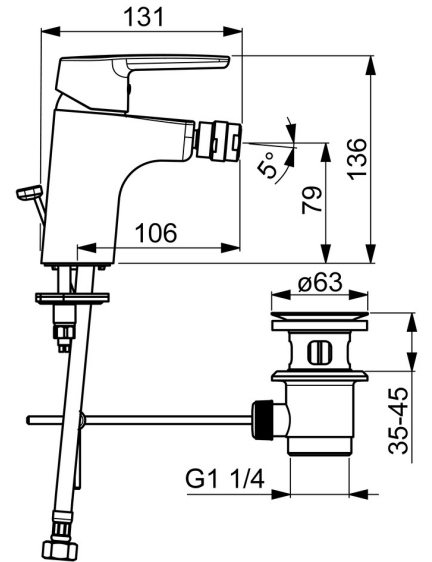

EAN: 4057304004018  
[static.hansa.com/51433293](http://static.hansa.com/51433293)

- Bidet
- Single-lever
- Deck mounted
- Chrome
- Fixed spout
- PCA® - constant flow rate regardless of pressure variations, Ball joint
- Hot/Cold symbols, Single operating lever/handle
- Pop-up waste with draw-rod
- Limitation option for maximum temperature and flow-rate, Adjustable hot water stop (included, retrofittable)
- ø 35 mm ceramic cartridge for flow and temperature control
- Flexible inlet pipes
- Inner body made of DZR brass, Rapid installation system

### Flow properties

Flow-rate at 3 bar (with flow controller) **6.0 l/min**

### Technical properties

DN-size (nominal dimension) **DN15**  
 Hot water supply **max. +70°C**  
 Working pressure **0.5-10 bar**  
 Connection size **G3/8**  
 Projection **106 mm**  
 Material **Brass**

### SP51433293

	Name	Code
01	Lever	59914417
02	Covering cap, 33x3 mm	59912504
03	Temperature adjustment limiter	59912325
04	Tightening nut, M40x1	1003409V
05	Cartridge, 3.5 Classic	59913075
06	Ball joint for bidet faucet	59910952
07	Aerator, M24x1, 6 l/min	59913727
08	Fixing screw, M8x1, L=140	59912474
09	Fixing set	59910749
N.I.	Pop-up waste, (2019-)	59914764