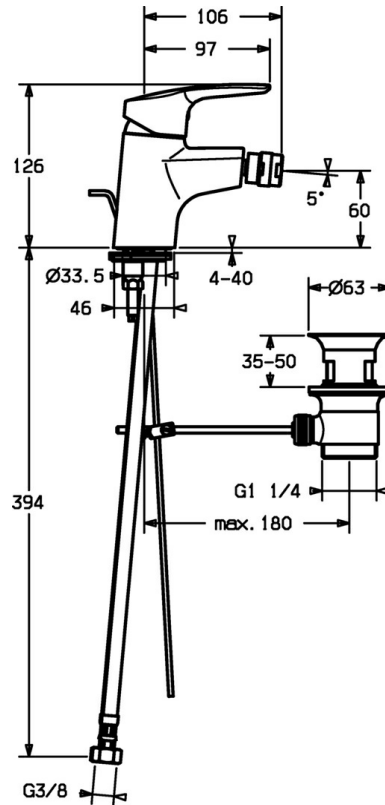

EAN: 4015474160767
static.hansa.com/51433273

- Bidet
- Single-lever
- Deck mounted
- Chrome
- Fixed spout
- PCA® - constant flow rate regardless of pressure variations, Ball joint
- Hot/Cold symbols, Single operating lever/handle
- Pop-up waste with draw-rod
- Flexible inlet pipes
- Inner body made of DZR brass

Technical data

Flow properties

Flow-rate at 3 bar (with flow controller) **6.0 l/min**

Technical properties

DN-size (nominal dimension) **DN15**
 Hot water supply **max. +70°C**
 Working pressure **0.5-10 bar**
 Connection size **G3/8**
 Projection **106 mm**
 Material **Brass**

Regulations

EN standard **EN 817**

Spare parts

SP51433273

	Name	Code
1	Lever	59914417
1.1	Screw, M5x8, SW2.5	59904755
1.3	Symbol plug Grey	59912112
2	Covering cap, 33x3 mm	59912504
3	Tightening nut, M40x1	1003409V
3.1	O-ring, d 38x2	59913212
4	Cartridge, 3.5 Eco	59912324
4	Cartridge, 3.5 Classic	59913075
4.1	Temperature adjustment limiter	59912325
4.3	O-ring, d 28.24x2.62 Discontinued	59912590
4.4	O-ring, d 10.10x1.60 Discontinued	59905072
5.1	Pop-up operating rod	59913214
5.2	Swivel joint	59904624
5.3	Gasket, 43x37x3	59912506
5.5	Fixing plate	59904765
5.6	Screw, M8x1, SW13	59904766
5.7	Fixing set	59912113
5.8	Flexible pipe, L=430, G3/8-M10x1 RH Discontinued	59913213
5.9	Flexible pipe, L=430, G3/8-M10x1	59912515
5.10	O-ring, d 7.65x1.78	59902337
5.11	Gasket, 9.5x14.4x2	59912551
5.12	Fixing screw, M8x1, L=140	59912474
5.13	Base plate	59913211
6	Aerator, M24x1, 6 l/min	59913727
6.2	Ball joint for bidet faucet	59910952
7	Pop-up waste	59904620
N.I.	Key, SW30/34	59912108