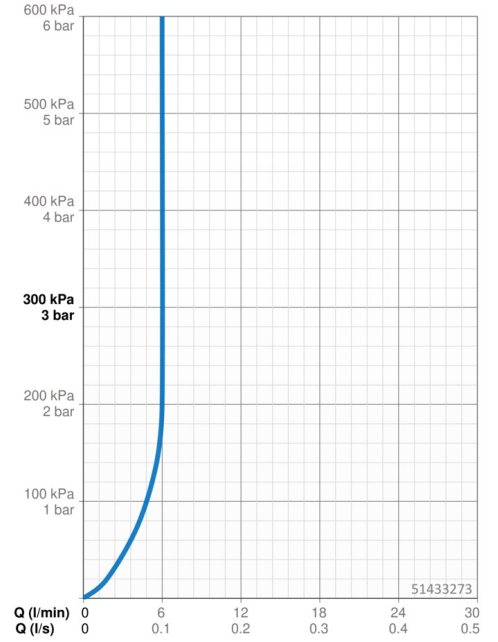

Technical data

Flow properties

Flow-rate at 3 bar (with flow controller) **6.0 l/min**

Technical properties

DN-size (nominal dimension) **DN15**
Hot water supply **max. +70°C**
Working pressure **0.5-10 bar**
Connection size **G3/8**
Projection **106 mm**
Material **Brass**

Regulations

EN standard **EN 817**