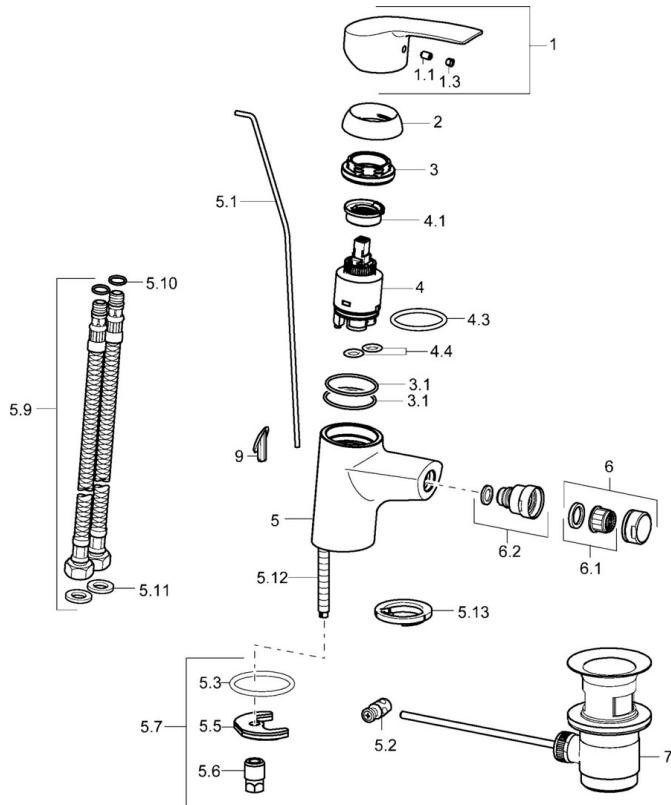

EAN: 4015474160767
static.hansa.com/51433273

- Bidet
- Single-lever
- Deck mounted
- Chrome
- Fixed spout
- PCA® - constant flow rate regardless of pressure variations, Ball joint
- Hot/Cold symbols, Single operating lever/handle
- Pop-up waste with draw-rod
- Flexible inlet pipes
- Inner body made of DZR brass

Technical data

Flow properties

Flow-rate at 3 bar (with flow controller) **6.0 l/min**

Technical properties

DN-size (nominal dimension) **DN15**
 Hot water supply **max. +70°C**
 Working pressure **0.5-10 bar**
 Connection size **G3/8**
 Projection **106 mm**
 Material **Brass**

Regulations

EN standard **EN 817**

Spare parts

SP51433273

	Name	Code
1	Lever	59914417
1.1	Screw, M5x8, SW2.5	59904755
1.3	Symbol plug Grey	59912112
2	Covering cap, 33x3 mm	59912504
3	Tightening nut, M40x1	1003409V
3.1	O-ring, d 38x2	59913212
4	Cartridge, 3.5 Eco	59912324
4	Cartridge, 3.5 Classic	59913075
4.1	Temperature adjustment limiter	59912325
4.3	O-ring, d 28.24x2.62 Discontinued	59912590
4.4	O-ring, d 10.10x1.60 Discontinued	59905072
5.1	Pop-up operating rod	59913214
5.2	Swivel joint	59904624
5.3	Gasket, 43x37x3	59912506
5.5	Fixing plate	59904765
5.6	Screw, M8x1, SW13	59904766
5.7	Fixing set	59912113
5.8	Flexible pipe, L=430, G3/8-M10x1 RH Discontinued	59913213
5.9	Flexible pipe, L=430, G3/8-M10x1	59912515
5.10	O-ring, d 7.65x1.78	59902337
5.11	Gasket, 9.5x14.4x2	59912551
5.12	Fixing screw, M8x1, L=140	59912474
5.13	Base plate	59913211
6	Aerator, M24x1, 6 l/min	59913727
6.2	Ball joint for bidet faucet	59910952
7	Pop-up waste	59904620
N.I.	Key, SW30/34	59912108