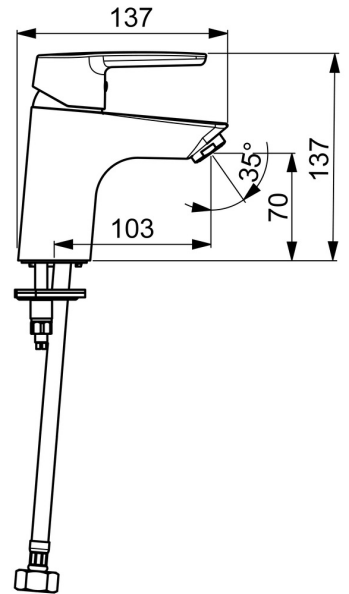

EAN: 4057304004032  
[static.hansa.com/514222930037](http://static.hansa.com/514222930037)

- Washbasin
- Single-lever
- Deck mounted
- Chrome
- Fixed spout
- PCA® - constant flow rate regardless of pressure variations
- Hot/Cold symbols, Single operating lever/handle
- Limitation option for maximum temperature and flow-rate, Adjustable hot water stop (included, retrofittable)
- $\varnothing$  35 mm ceramic cartridge for flow and temperature control
- Flexible inlet pipes
- Inner body made of DZR brass, Rapid installation system
- Without pop-up waste, Without draw-rod opening

### Flow properties

Flow-rate at 3 bar (with flow controller) **6.0 l/min**

### Technical properties

DN-size (nominal dimension) **DN15**  
 Hot water supply **max. +70°C**  
 Working pressure **0.5-10 bar**  
 Connection size **G1/2**  
 Projection **103 mm**  
 Backflow prevention (EN1717) **AA**  
 Material **Brass**