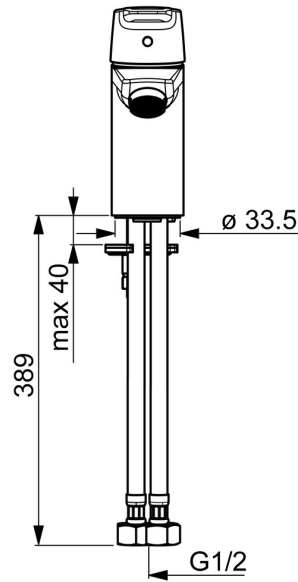

EAN: 4057304004032  
[static.hansa.com/514222930037](http://static.hansa.com/514222930037)

- Washbasin
- Single-lever
- Deck mounted
- Chrome
- Fixed spout
- PCA® - constant flow rate regardless of pressure variations
- Hot/Cold symbols, Single operating lever/handle
- Limitation option for maximum temperature and flow-rate, Adjustable hot water stop (included, retrofittable)
- $\varnothing$  35 mm ceramic cartridge for flow and temperature control
- Flexible inlet pipes
- Inner body made of DZR brass, Rapid installation system
- Without pop-up waste, Without draw-rod opening

## Technical data

### Flow properties

Flow-rate at 3 bar (with flow controller) **6.0 l/min**

### Technical properties

DN-size (nominal dimension) **DN15**  
 Hot water supply **max. +70°C**  
 Working pressure **0.5-10 bar**  
 Connection size **G1/2**  
 Projection **103 mm**  
 Backflow prevention (EN1717) **AA**  
 Material **Brass**