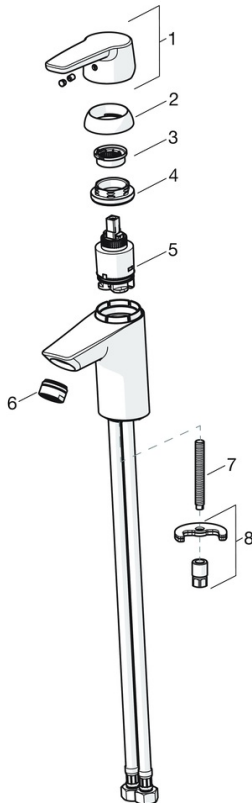

EAN: 4057304002755  
[static.hansa.com/51422293](http://static.hansa.com/51422293)

- Washbasin
- Single-lever
- Deck mounted
- Chrome
- Fixed spout
- PCA® - constant flow rate regardless of pressure variations
- Hot/Cold symbols, Single operating lever/handle
- Limitation option for maximum temperature and flow-rate, Adjustable hot water stop (included, retrofittable)
- ø 35 mm ceramic cartridge for flow and temperature control
- Flexible inlet pipes
- Inner body made of DZR brass, Rapid installation system
- Without pop-up waste, Without draw-rod opening

### Technical properties

DN-size (nominal dimension) **DN15**  
 Hot water supply **max. +70°C**  
 Working pressure **0.5-10 bar**  
 Connection size **G3/8**  
 Projection **103 mm**  
 Backflow prevention (EN1717) **AA**  
 Material **Brass**

### SP51402293

	Name	Code
01	Lever	59914417
01	Long lever	59914633
02	Covering cap, 33x3 mm	59912504
03	Temperature adjustment limiter	59912325
04	Tightening nut, M40x1	1003409V
05	Cartridge, 3.5 Classic	59913075
06	Aerator, M24x1 A, low pressure	59902692
06	Aerator, M24x1, 6 l/min	59913727
07	Fixing screw, M8x1, L=140	59912474
08	Fixing set	59910749
N.I.	Pop-up waste	59904620
N.I.	Flexible pipe, L=430, G3/8-M10x1	59912515
N.I.	Pop-up operating rod	59914464
N.I.	Pop-up waste, (2019-)	59914764