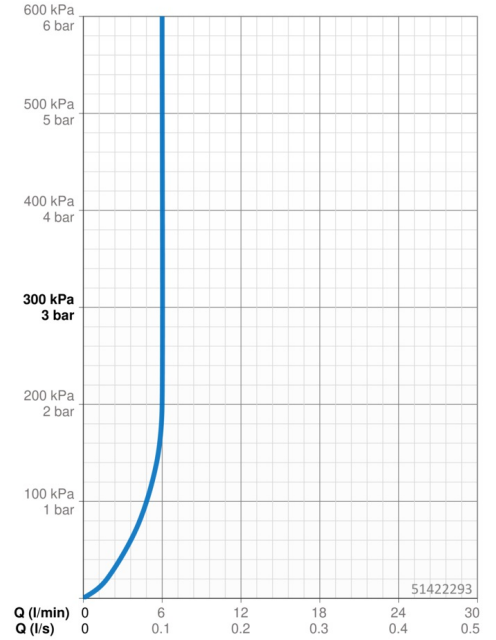

Technical data

Flow properties

Flow-rate at 3 bar (with flow controller) **6.0 l/min**

Technical properties

DN-size (nominal dimension) **DN15**
Hot water supply **max. +70°C**
Working pressure **0.5-10 bar**
Connection size **G3/8**
Projection **103 mm**
Backflow prevention (EN1717) **AA**
Material **Brass**

Regulations

EN standard **EN 817**
Noise class **I (ISO3822)**

Approvals and Declarations

KIWA **K6116/08**
DVGW **NW-6506BP0361**
ABP **P-IX 38812/IA**
Declaration of conformity **DoC**