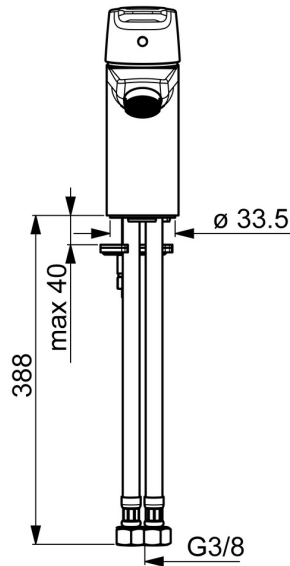

EAN: 4057304002755  
[static.hansa.com/51422293](http://static.hansa.com/51422293)

- Washbasin
- Single-lever
- Deck mounted
- Chrome
- Fixed spout
- PCA® - constant flow rate regardless of pressure variations
- Hot/Cold symbols, Single operating lever/handle
- Limitation option for maximum temperature and flow-rate, Adjustable hot water stop (included, retrofittable)
- ø 35 mm ceramic cartridge for flow and temperature control
- Flexible inlet pipes
- Inner body made of DZR brass, Rapid installation system
- Without pop-up waste, Without draw-rod opening

### Flow properties

Flow-rate at 3 bar (with flow controller) **6.0 l/min**

### Technical properties

DN-size (nominal dimension) **DN15**  
 Hot water supply **max. +70°C**  
 Working pressure **0.5-10 bar**  
 Connection size **G3/8**  
 Projection **103 mm**  
 Backflow prevention (EN1717) **AA**  
 Material **Brass**

### SP51402293

	Name	Code
01	Lever	59914417
01	Long lever	59914633
02	Covering cap, 33x3 mm	59912504
03	Temperature adjustment limiter	59912325
04	Tightening nut, M40x1	1003409V
05	Cartridge, 3.5 Classic	59913075
06	Aerator, M24x1 A, low pressure	59902692
06	Aerator, M24x1, 6 l/min	59913727
07	Fixing screw, M8x1, L=140	59912474
08	Fixing set	59910749
N.I.	Pop-up waste	59904620
N.I.	Flexible pipe, L=430, G3/8-M10x1	59912515
N.I.	Pop-up operating rod	59914464
N.I.	Pop-up waste, (2019-)	59914764