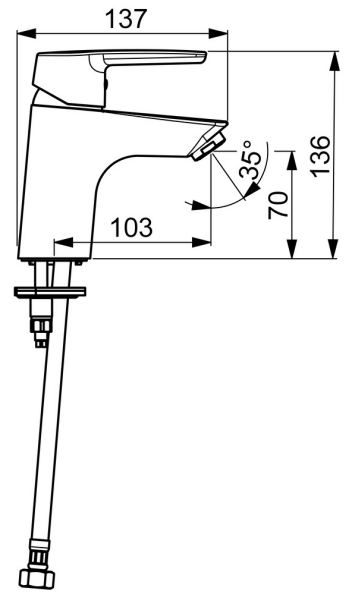

EAN: 4057304002755  
[static.hansa.com/51422293](http://static.hansa.com/51422293)

- Washbasin
- Single-lever
- Deck mounted
- Chrome
- Fixed spout
- PCA® - constant flow rate regardless of pressure variations
- Hot/Cold symbols, Single operating lever/handle
- Limitation option for maximum temperature and flow-rate, Adjustable hot water stop (included, retrofittable)
- ø 35 mm ceramic cartridge for flow and temperature control
- Flexible inlet pipes
- Inner body made of DZR brass, Rapid installation system
- Without pop-up waste, Without draw-rod opening

### Technical properties

DN-size (nominal dimension) **DN15**  
 Hot water supply **max. +70°C**  
 Working pressure **0.5-10 bar**  
 Connection size **G3/8**  
 Projection **103 mm**  
 Backflow prevention (EN1717) **AA**  
 Material **Brass**

### SP51402293

	Name	Code
01	Lever	59914417
01	Long lever	59914633
02	Covering cap, 33x3 mm	59912504
03	Temperature adjustment limiter	59912325
04	Tightening nut, M40x1	1003409V
05	Cartridge, 3.5 Classic	59913075
06	Aerator, M24x1 A, low pressure	59902692
06	Aerator, M24x1, 6 l/min	59913727
07	Fixing screw, M8x1, L=140	59912474
08	Fixing set	59910749
N.I.	Pop-up waste	59904620
N.I.	Flexible pipe, L=430, G3/8-M10x1	59912515
N.I.	Pop-up operating rod	59914464
N.I.	Pop-up waste, (2019-)	59914764