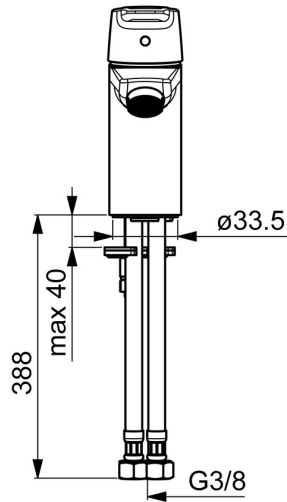

EAN: 4057304002823
static.hansa.com/51412293

- Washbasin
- Single-lever
- Deck mounted
- Chrome
- Fixed spout
- PCA® - constant flow rate regardless of pressure variations
- Hot/Cold symbols, Single operating lever/handle
- Chain holder with chain
- Limitation option for maximum temperature and flow-rate, Adjustable hot water stop (included, retrofittable)
- ø 35 mm ceramic cartridge for flow and temperature control
- Flexible inlet pipes
- Inner body made of DZR brass, Rapid installation system
- Without pop-up waste

Technical data

Flow properties

Flow-rate at 3 bar (with flow controller) **6.0 l/min**

Technical properties

DN-size (nominal dimension) **DN15**
 Hot water supply **max. +70°C**
 Working pressure **0.5-10 bar**
 Connection size **G3/8**
 Projection **103 mm**
 Material **Brass**

Spare parts

SP51402293

	Name	Code
01	Lever	59914417
01	Long lever	59914633
02	Covering cap, 33x3 mm	59912504
03	Temperature adjustment limiter	59912325
04	Tightening nut, M40x1	1003409V
05	Cartridge, 3.5 Classic	59913075
06	Aerator, M24x1 A, low pressure	59902692
06	Aerator, M24x1, 6 l/min	59913727
07	Fixing screw, M8x1, L=140	59912474
08	Fixing set	59910749
N.I.	Pop-up waste	59904620
N.I.	Flexible pipe, L=430, G3/8-M10x1	59912515
N.I.	Pop-up operating rod	59914464
N.I.	Pop-up waste, (2019-)	59914764