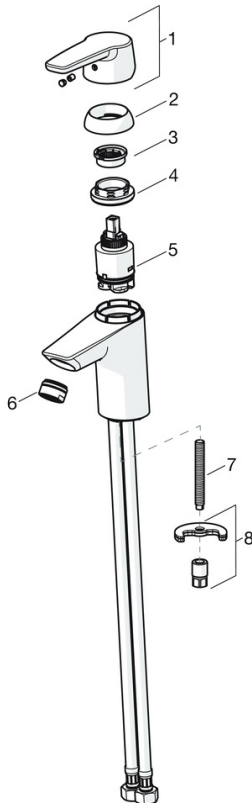

EAN: 4057304002823
static.hansa.com/51412293

- Washbasin
- Single-lever
- Deck mounted
- Chrome
- Fixed spout
- PCA® - constant flow rate regardless of pressure variations
- Hot/Cold symbols, Single operating lever/handle
- Chain holder with chain
- Limitation option for maximum temperature and flow-rate, Adjustable hot water stop (included, retrofittable)
- ø 35 mm ceramic cartridge for flow and temperature control
- Flexible inlet pipes
- Inner body made of DZR brass, Rapid installation system
- Without pop-up waste

Technical data

Flow properties

Flow-rate at 3 bar (with flow controller) **6.0 l/min**

Technical properties

DN-size (nominal dimension) **DN15**
 Hot water supply **max. +70°C**
 Working pressure **0.5-10 bar**
 Connection size **G3/8**
 Projection **103 mm**
 Material **Brass**

Spare parts

SP51402293

	Name	Code
01	Lever	59914417
01	Long lever	59914633
02	Covering cap, 33x3 mm	59912504
03	Temperature adjustment limiter	59912325
04	Tightening nut, M40x1	1003409V
05	Cartridge, 3.5 Classic	59913075
06	Aerator, M24x1 A, low pressure	59902692
06	Aerator, M24x1, 6 l/min	59913727
07	Fixing screw, M8x1, L=140	59912474
08	Fixing set	59910749
N.I.	Pop-up waste	59904620
N.I.	Flexible pipe, L=430, G3/8-M10x1	59912515
N.I.	Pop-up operating rod	59914464
N.I.	Pop-up waste, (2019-)	59914764