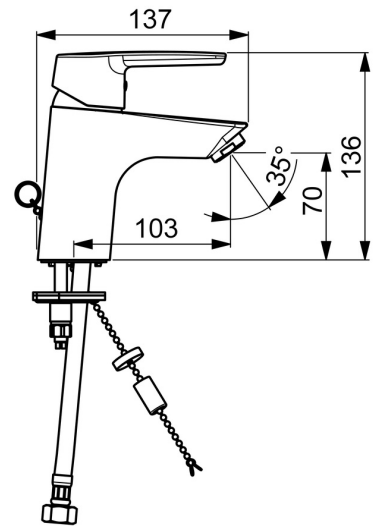

EAN: 4057304002823
static.hansa.com/51412293

- Washbasin
- Single-lever
- Deck mounted
- Chrome
- Fixed spout
- PCA® - constant flow rate regardless of pressure variations
- Hot/Cold symbols, Single operating lever/handle
- Chain holder with chain
- Limitation option for maximum temperature and flow-rate, Adjustable hot water stop (included, retrofittable)
- ø 35 mm ceramic cartridge for flow and temperature control
- Flexible inlet pipes
- Inner body made of DZR brass, Rapid installation system
- Without pop-up waste

Technical data

Flow properties

Flow-rate at 3 bar (with flow controller) **6.0 l/min**

Technical properties

DN-size (nominal dimension) **DN15**
 Hot water supply **max. +70°C**
 Working pressure **0.5-10 bar**
 Connection size **G3/8**
 Projection **103 mm**
 Material **Brass**

Spare parts

SP51402293

	Name	Code
01	Lever	59914417
01	Long lever	59914633
02	Covering cap, 33x3 mm	59912504
03	Temperature adjustment limiter	59912325
04	Tightening nut, M40x1	1003409V
05	Cartridge, 3.5 Classic	59913075
06	Aerator, M24x1 A, low pressure	59902692
06	Aerator, M24x1, 6 l/min	59913727
07	Fixing screw, M8x1, L=140	59912474
08	Fixing set	59910749
N.I.	Pop-up waste	59904620
N.I.	Flexible pipe, L=430, G3/8-M10x1	59912515
N.I.	Pop-up operating rod	59914464
N.I.	Pop-up waste, (2019-)	59914764