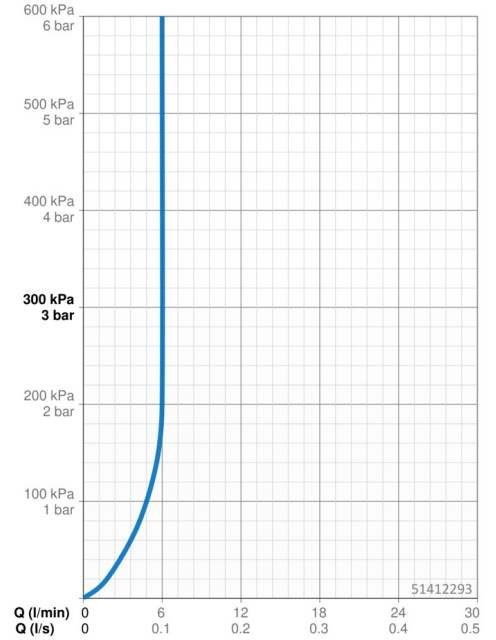

Technical data

Flow properties

Flow-rate at 3 bar (with flow controller) **6.0 l/min**

Technical properties

DN-size (nominal dimension) **DN15**
Hot water supply **max. +70°C**
Working pressure **0.5-10 bar**
Connection size **G3/8**
Projection **103 mm**
Material **Brass**

Regulations

EN standard **EN 817**
Noise class **I (ISO3822)**

Approvals and Declarations

KIWA **K6116/08**
DVGW **NW-6506BP0361**
ABP **P-IX 38812/IA**
Declaration of conformity **DoC**
EPD **S-P-06391**