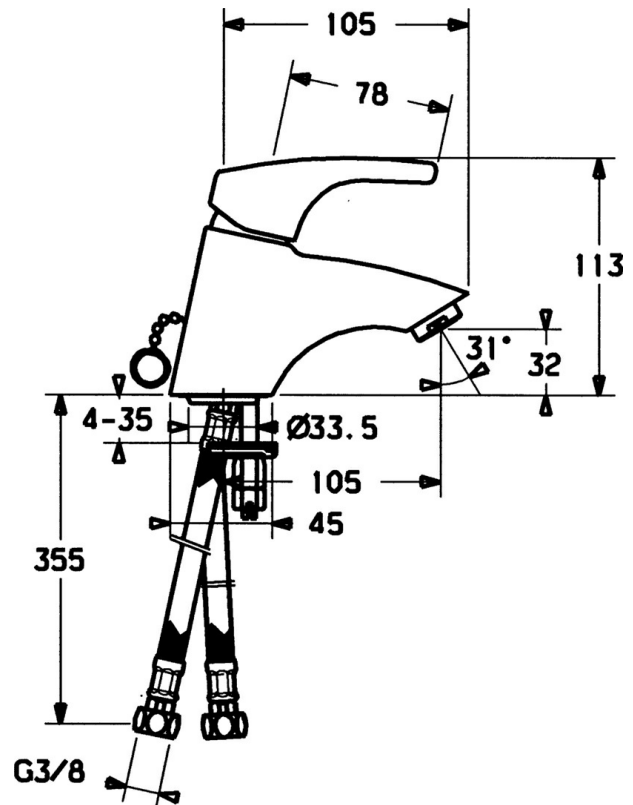

EAN: 4015474038233
static.hansa.com/51412203

- Washbasin
- Single-lever
- Deck mounted
- Chrome
- Fixed spout
- Hot/Cold symbols, Single operating lever/handle
- Chain holder with chain
- Flexible inlet pipes
- Without pop-up waste

Technical data

Technical properties

DN-size (nominal dimension)	DN15
Hot water supply	max. +70°C
Working pressure	0.5-10 bar
Connection size	G3/8
Projection	105 mm
Material	Brass

Regulations

EN standard	EN 817
-------------	---------------

Spare parts

SP51402203

	Name	Code
1	Lever Discontinued	59951583
1.1	Screw, M5x8, SW2.5	59904755
1.3	Symbol plug Grey	59912112
2	Covering cap	59912110
3	Tightening nut, M37x1, AF30 Discontinued	59912111
4	Cartridge, 3.5 Eco	59912324
4.1	Temperature adjustment limiter	59912325
4.3	O-ring, d 28.24x2.62 Discontinued	59912590
4.4	O-ring, d 10.10x1.60 Discontinued	59905072
5.2	Swivel joint	59904624
5.3	Gasket, 43x37x3	59912506
5.5	Fixing plate	59904765
5.6	Screw, M8x1, SW13	59904766
5.7	Fixing set	59912113
5.8	Flexible pipe, L=500, G3/8-M10x1	59911767
5.9	O-ring, d 6.75x1.78	59902351
6	Aerator, M24x1 STD HC A	59902366
6.1	Aerator, M22/24 A	59902081
7	Pop-up waste	59904620
N.I.	Key, SW30/34	59912108
N.I.	Plug	59906910
N.I.	Washer with chain holder	59902219