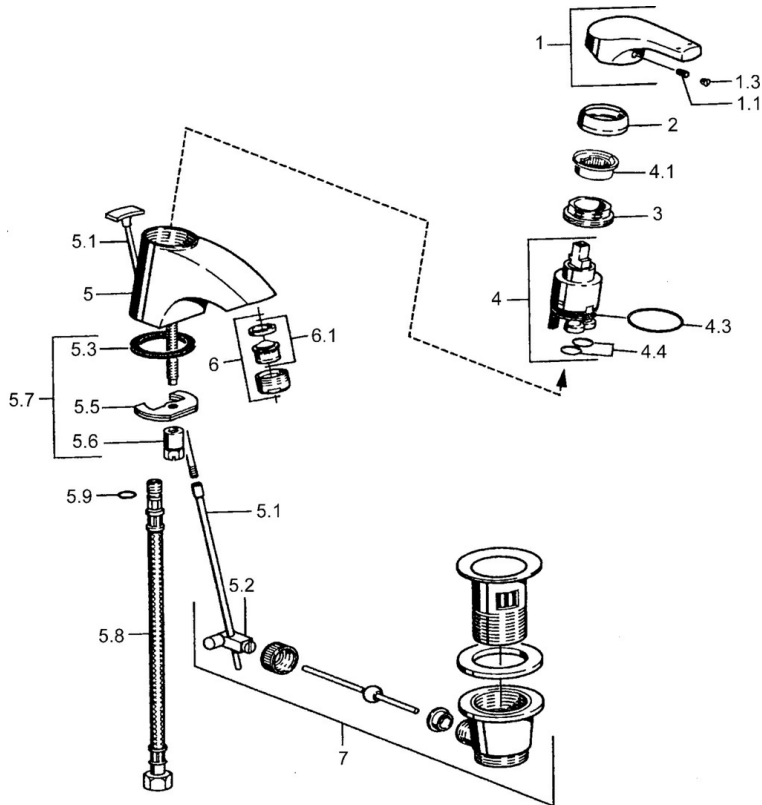

EAN: 4015474038233
static.hansa.com/51412203

- Washbasin
- Single-lever
- Deck mounted
- Chrome
- Fixed spout
- Hot/Cold symbols, Single operating lever/handle
- Chain holder with chain
- Flexible inlet pipes
- Without pop-up waste

Technical data

Technical properties

DN-size (nominal dimension)	DN15
Hot water supply	max. +70°C
Working pressure	0.5-10 bar
Connection size	G3/8
Projection	105 mm
Material	Brass

Regulations

EN standard	EN 817
-------------	---------------

Spare parts

SP51402203

	Name	Code
1	Lever Discontinued	59951583
1.1	Screw, M5x8, SW2.5	59904755
1.3	Symbol plug Grey	59912112
2	Covering cap	59912110
3	Tightening nut, M37x1, AF30 Discontinued	59912111
4	Cartridge, 3.5 Eco	59912324
4.1	Temperature adjustment limiter	59912325
4.3	O-ring, d 28.24x2.62 Discontinued	59912590
4.4	O-ring, d 10.10x1.60 Discontinued	59905072
5.2	Swivel joint	59904624
5.3	Gasket, 43x37x3	59912506
5.5	Fixing plate	59904765
5.6	Screw, M8x1, SW13	59904766
5.7	Fixing set	59912113
5.8	Flexible pipe, L=500, G3/8-M10x1	59911767
5.9	O-ring, d 6.75x1.78	59902351
6	Aerator, M24x1 STD HC A	59902366
6.1	Aerator, M22/24 A	59902081
7	Pop-up waste	59904620
N.I.	Key, SW30/34	59912108
N.I.	Plug	59906910
N.I.	Washer with chain holder	59902219