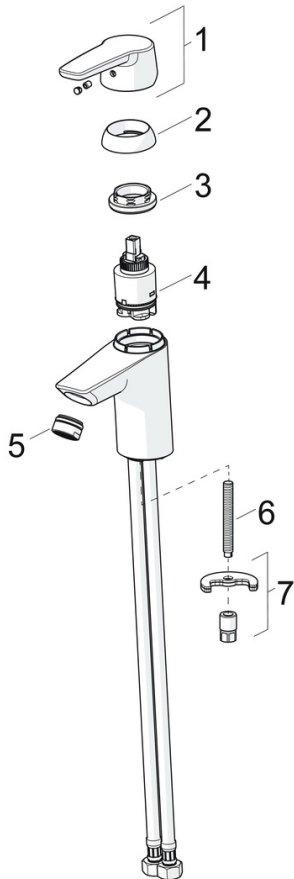

EAN: 4057304002816
static.hansa.com/5140229300676

- Washbasin
- Single-lever, Cold Start
- Deck mounted
- Chrome
- Fixed spout
- Standard aerator
- Hot/Cold symbols, Single operating lever/handle
- Pop-up waste with draw-rod
- Limitation option for maximum temperature and flow-rate, Energy saving variation (Cold Start) - cold water in the middle position, Adjustable hot water stop (included, retrofittable)
- \varnothing 35 mm ceramic eco cartridge for flow and temperature control
- Flexible inlet pipes
- Inner body made of DZR brass, Rapid installation system

Technical data

Flow properties

Eco-flow at 3 bar	4.8 l/min
Flow-rate at 3 bar	12.0 l/min

Technical properties

DN-size (nominal dimension)	DN15
Hot water supply	max. +70°C
Working pressure	0.5-10 bar
Connection size	G3/8
Projection	103 mm
Material	Brass

Regulations

EN standard	EN 817
Noise class	I (ISO3822)

Approvals and Declarations

Declaration of conformity	DoC
EPD	S-P-06391

Spare parts

SP5140229300676

	Name	Code
1	Lever Discontinued	59914525
2	Covering cap, 33x3 mm	59912504
3	Tightening nut, M40x1	1003409V
4	Cartridge, 3.5 cold start	59913953
5	Aerator, M24x1 STD HC A	59914484
6	Fixing screw, M8x1, L=140	59912474
7	Fixing set	59910749