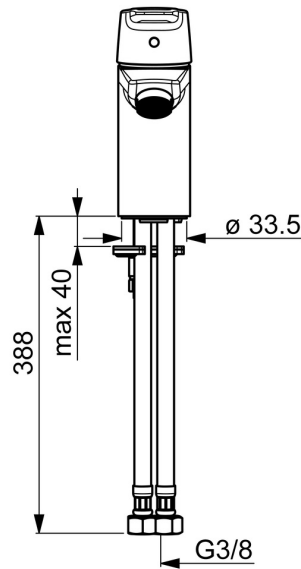

EAN: 4057304002816
static.hansa.com/5140229300676

- Washbasin
- Single-lever, Cold Start
- Deck mounted
- Chrome
- Fixed spout
- Standard aerator
- Hot/Cold symbols, Single operating lever/handle
- Pop-up waste with draw-rod
- Limitation option for maximum temperature and flow-rate, Energy saving variation (Cold Start) - cold water in the middle position, Adjustable hot water stop (included, retrofittable)
- \varnothing 35 mm ceramic eco cartridge for flow and temperature control
- Flexible inlet pipes
- Inner body made of DZR brass, Rapid installation system

Technical data

Flow properties

Eco-flow at 3 bar	4.8 l/min
Flow-rate at 3 bar	12.0 l/min

Technical properties

DN-size (nominal dimension)	DN15
Hot water supply	max. +70°C
Working pressure	0.5-10 bar
Connection size	G3/8
Projection	103 mm
Material	Brass

Regulations

EN standard	EN 817
Noise class	I (ISO3822)

Approvals and Declarations

Declaration of conformity	DoC
EPD	S-P-06391

Spare parts

SP5140229300676

	Name	Code
1	Lever Discontinued	59914525
2	Covering cap, 33x3 mm	59912504
3	Tightening nut, M40x1	1003409V
4	Cartridge, 3.5 cold start	59913953
5	Aerator, M24x1 STD HC A	59914484
6	Fixing screw, M8x1, L=140	59912474
7	Fixing set	59910749