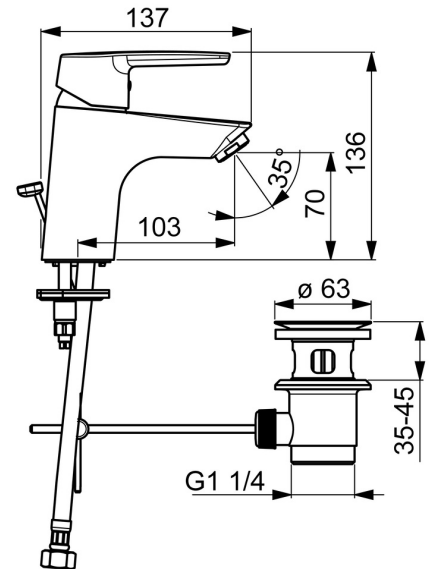

EAN: 4057304002816
static.hansa.com/5140229300676

- Washbasin
- Single-lever, Cold Start
- Deck mounted
- Chrome
- Fixed spout
- Standard aerator
- Hot/Cold symbols, Single operating lever/handle
- Pop-up waste with draw-rod
- Limitation option for maximum temperature and flow-rate, Energy saving variation (Cold Start) - cold water in the middle position, Adjustable hot water stop (included, retrofittable)
- \varnothing 35 mm ceramic eco cartridge for flow and temperature control
- Flexible inlet pipes
- Inner body made of DZR brass, Rapid installation system

Technical data

Flow properties

Eco-flow at 3 bar	4.8 l/min
Flow-rate at 3 bar	12.0 l/min

Technical properties

DN-size (nominal dimension)	DN15
Hot water supply	max. +70°C
Working pressure	0.5-10 bar
Connection size	G3/8
Projection	103 mm
Material	Brass

Regulations

EN standard	EN 817
Noise class	I (ISO3822)

Approvals and Declarations

Declaration of conformity	DoC
EPD	S-P-06391

Spare parts

SP5140229300676

	Name	Code
1	Lever Discontinued	59914525
2	Covering cap, 33x3 mm	59912504
3	Tightening nut, M40x1	1003409V
4	Cartridge, 3.5 cold start	59913953
5	Aerator, M24x1 STD HC A	59914484
6	Fixing screw, M8x1, L=140	59912474
7	Fixing set	59910749