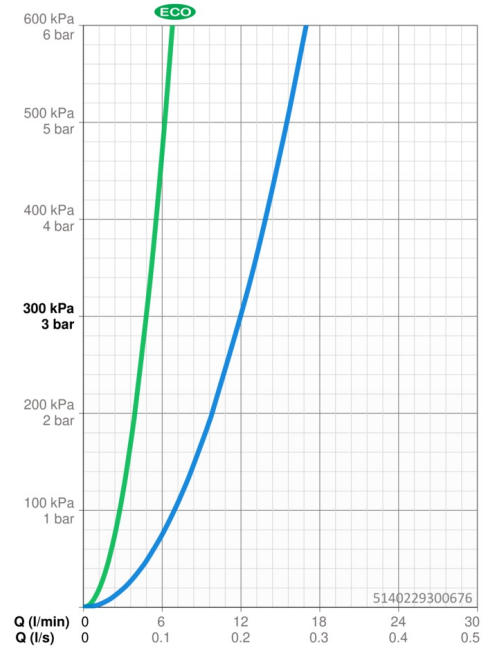

Technical data

Flow properties

Eco-flow at 3 bar	4.8 l/min
Flow-rate at 3 bar	12.0 l/min

Technical properties

DN-size (nominal dimension)	DN15
Hot water supply	max. +70°C
Working pressure	0.5-10 bar
Connection size	G3/8
Projection	103 mm
Material	Brass

Regulations

EN standard	EN 817
Noise class	I (ISO3822)

Approvals and Declarations

Declaration of conformity	DoC
EPD	S-P-06391