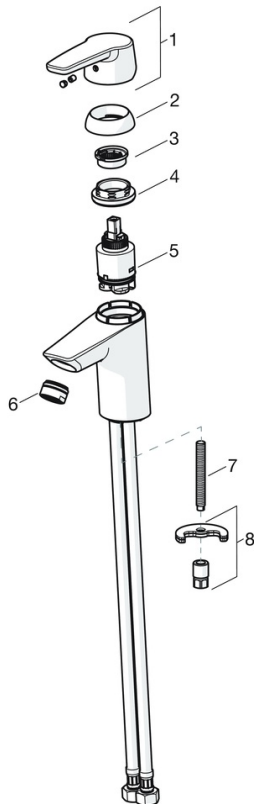

EAN: 4057304002779  
[static.hansa.com/51402293](http://static.hansa.com/51402293)

- Washbasin
- Single-lever
- Deck mounted
- Chrome
- Fixed spout
- PCA® - constant flow rate regardless of pressure variations
- Hot/Cold symbols, Single operating lever/handle
- Pop-up waste with draw-rod
- Limitation option for maximum temperature and flow-rate, Adjustable hot water stop (included, retrofittable)
- ø 35 mm ceramic cartridge for flow and temperature control
- Flexible inlet pipes
- Inner body made of DZR brass, Rapid installation system

### Technical properties

DN-size (nominal dimension)	<b>DN15</b>
Hot water supply	<b>max. +70°C</b>
Working pressure	<b>0.5-10 bar</b>
Connection size	<b>G3/8</b>
Projection	<b>103 mm</b>
Material	<b>Brass</b>

### SP51402293

	Name	Code
01	Lever	59914417
01	Long lever	59914633
02	Covering cap, 33x3 mm	59912504
03	Temperature adjustment limiter	59912325
04	Tightening nut, M40x1	1003409V
05	Cartridge, 3.5 Classic	59913075
06	Aerator, M24x1 A, low pressure	59902692
06	Aerator, M24x1, 6 l/min	59913727
07	Fixing screw, M8x1, L=140	59912474
08	Fixing set	59910749
N.I.	Pop-up waste	59904620
N.I.	Flexible pipe, L=430, G3/8-M10x1	59912515
N.I.	Pop-up operating rod	59914464
N.I.	Pop-up waste, (2019-)	59914764