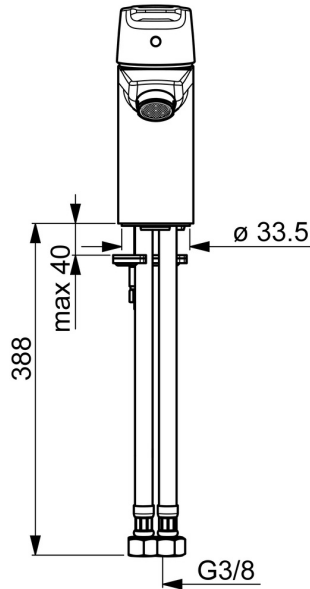

EAN: 4057304002779  
[static.hansa.com/51402293](http://static.hansa.com/51402293)

- Washbasin
- Single-lever
- Deck mounted
- Chrome
- Fixed spout
- PCA® - constant flow rate regardless of pressure variations
- Hot/Cold symbols, Single operating lever/handle
- Pop-up waste with draw-rod
- Limitation option for maximum temperature and flow-rate, Adjustable hot water stop (included, retrofittable)
- ø 35 mm ceramic cartridge for flow and temperature control
- Flexible inlet pipes
- Inner body made of DZR brass, Rapid installation system

### Flow properties

Flow-rate at 3 bar (with flow controller)	<b>6.0 l/min</b>
Pressure loss with flow (0.1 l/s)	<b>2 bar</b>

### Technical properties

DN-size (nominal dimension)	<b>DN15</b>
Hot water supply	<b>max. +70°C</b>
Working pressure	<b>0.5-10 bar</b>
Connection size	<b>G3/8</b>
Projection	<b>103 mm</b>
Material	<b>Brass</b>

### SP51402293

	Name	Code
01	Lever	59914417
01	Long lever	59914633
02	Covering cap, 33x3 mm	59912504
03	Temperature adjustment limiter	59912325
04	Tightening nut, M40x1	1003409V
05	Cartridge, 3.5 Classic	59913075
06	Aerator, M24x1 A, low pressure	59902692
06	Aerator, M24x1, 6 l/min	59913727
07	Fixing screw, M8x1, L=140	59912474
08	Fixing set	59910749
N.I.	Pop-up waste	59904620
N.I.	Flexible pipe, L=430, G3/8-M10x1	59912515
N.I.	Pop-up operating rod	59914464
N.I.	Pop-up waste, (2019-)	59914764