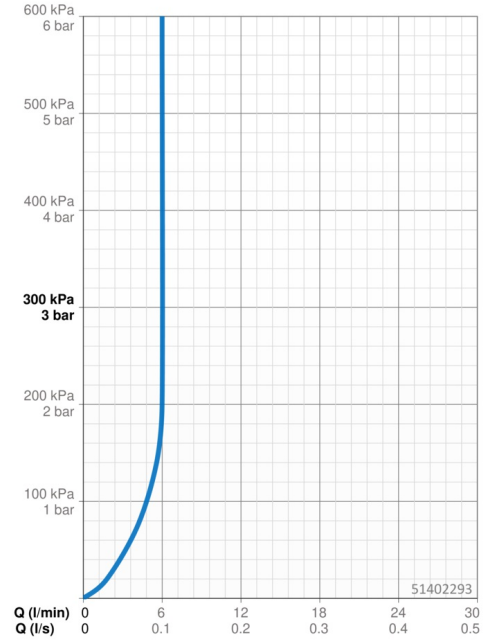

Technical data

Flow properties

Flow-rate at 3 bar (with flow controller)	6.0 l/min
Pressure loss with flow (0.1 l/s)	2 bar

Technical properties

DN-size (nominal dimension)	DN15
Hot water supply	max. +70°C
Working pressure	0.5-10 bar
Connection size	G3/8
Projection	103 mm
Material	Brass

Regulations

EN standard	EN 817
Noise class	I (ISO3822)

Approvals and Declarations

KIWA	K6116/08
DVGW	NW-6506BP0361
ABP	P-IX 38812/IA
Declaration of conformity	DoC
EPD	S-P-06391