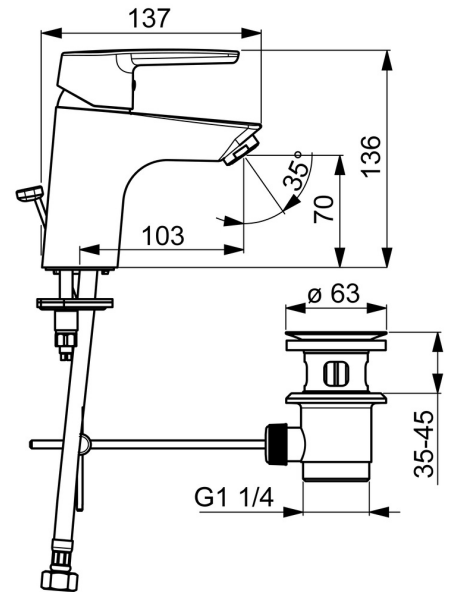

EAN: 4057304002779  
[static.hansa.com/51402293](http://static.hansa.com/51402293)

- Washbasin
- Single-lever
- Deck mounted
- Chrome
- Fixed spout
- PCA® - constant flow rate regardless of pressure variations
- Hot/Cold symbols, Single operating lever/handle
- Pop-up waste with draw-rod
- Limitation option for maximum temperature and flow-rate, Adjustable hot water stop (included, retrofittable)
- ø 35 mm ceramic cartridge for flow and temperature control
- Flexible inlet pipes
- Inner body made of DZR brass, Rapid installation system

### Technical properties

DN-size (nominal dimension)	<b>DN15</b>
Hot water supply	<b>max. +70°C</b>
Working pressure	<b>0.5-10 bar</b>
Connection size	<b>G3/8</b>
Projection	<b>103 mm</b>
Material	<b>Brass</b>

### SP51402293

	Name	Code
01	Lever	59914417
01	Long lever	59914633
02	Covering cap, 33x3 mm	59912504
03	Temperature adjustment limiter	59912325
04	Tightening nut, M40x1	1003409V
05	Cartridge, 3.5 Classic	59913075
06	Aerator, M24x1 A, low pressure	59902692
06	Aerator, M24x1, 6 l/min	59913727
07	Fixing screw, M8x1, L=140	59912474
08	Fixing set	59910749
N.I.	Pop-up waste	59904620
N.I.	Flexible pipe, L=430, G3/8-M10x1	59912515
N.I.	Pop-up operating rod	59914464
N.I.	Pop-up waste, (2019-)	59914764