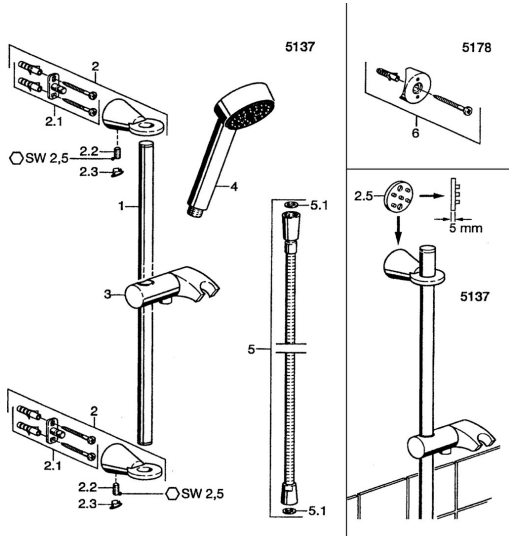

EAN: 4015474039858
static.hansa.com/5137019074

- Shower solutions
- Accessories
- Wall mounted

Technical data

Spare parts

SP51370190

	Name	Code
2	Wall bracket Discontinued	59912090
2.1	Fixing set Discontinued	59912081
2.2	Pin, M5x8 Discontinued	59912082
2.3	Cover plug Discontinued	59912083
2.5	Supply, L=5 Discontinued	59912462
3	Hand shower holder Discontinued	59912085
4	Hand shower Discontinued	51170200
5	Shower hose, L=1600	04120500
5.1	Gasket ring, d 21x12x2	59912304
6	Installation kit Discontinued	51780900