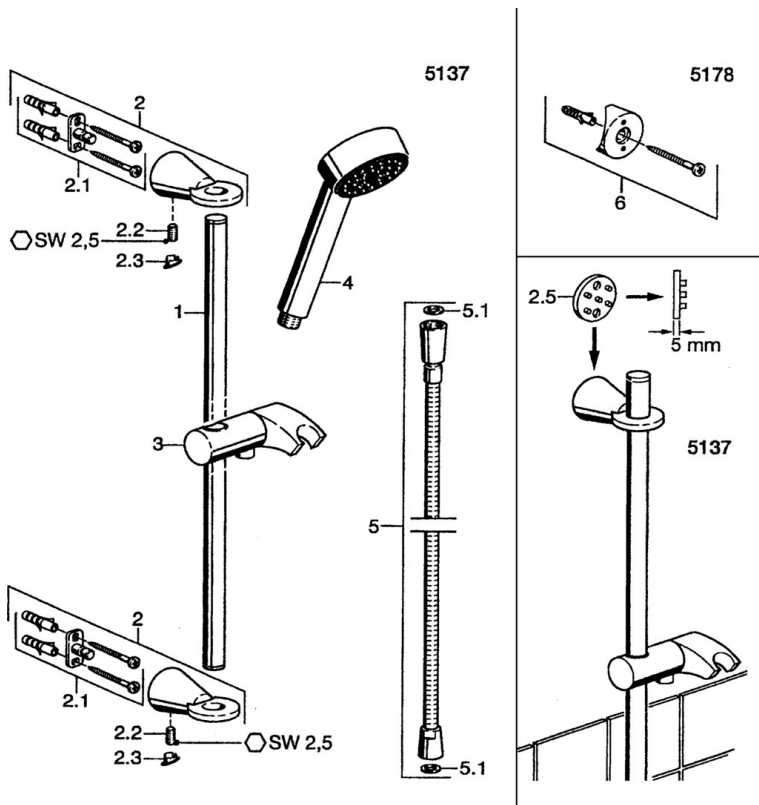

EAN: 4015474039858
static.hansa.com/5137019074

- Shower solutions
- Accessories
- Wall mounted

Technical data

Spare parts

SP51370190

	Name	Code
2	Wall bracket Discontinued	59912090
2.1	Fixing set Discontinued	59912081
2.2	Pin, M5x8 Discontinued	59912082
2.3	Cover plug Discontinued	59912083
2.5	Supply, L=5 Discontinued	59912462
3	Hand shower holder Discontinued	59912085
4	Hand shower Discontinued	51170200
5	Shower hose, L=1600	04120500
5.1	Gasket ring, d 21x12x2	59912304
6	Installation kit Discontinued	51780900