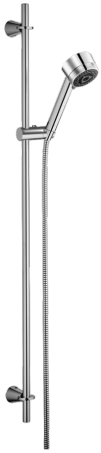

EAN: 4015474039865  
[static.hansa.com/51370190](https://static.hansa.com/51370190)

- Douche oplossingen
- Hulpuitrustingen
- Wandmontage
- Chroom