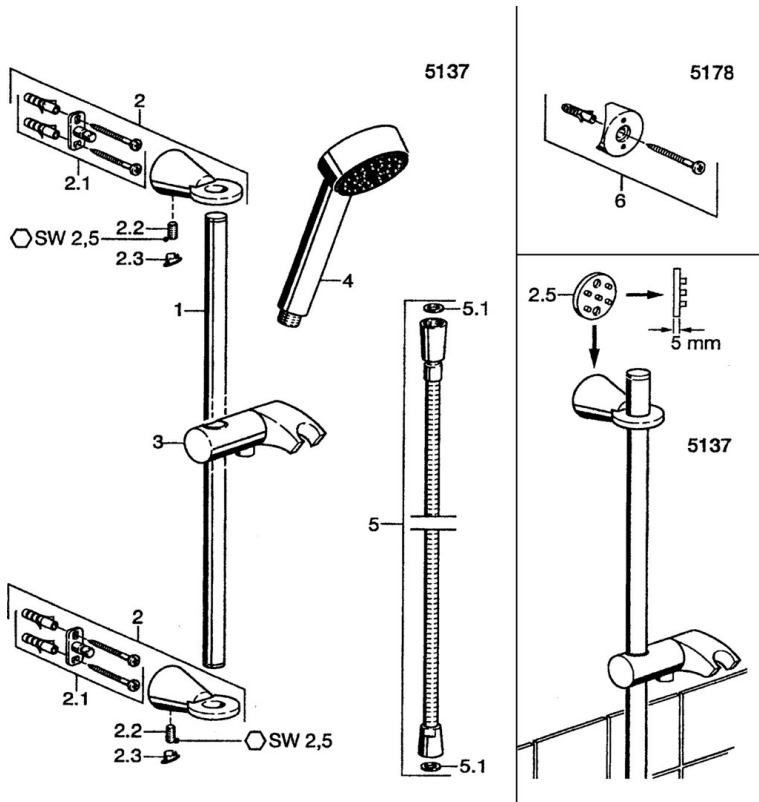

EAN: 4015474039865
static.hansa.com/51370190

- Shower solutions
- Accessories
- Wall mounted
- Chrome

Technical data

Spare parts

SP51370190

	Name	Code
2	Wall bracket Discontinued	59912090
2.1	Fixing set Discontinued	59912081
2.2	Pin, M5x8 Discontinued	59912082
2.3	Cover plug Discontinued	59912083
2.5	Supply, L=5 Discontinued	59912462
3	Hand shower holder Discontinued	59912085
4	Hand shower Discontinued	51170200
5	Shower hose, L=1600	04120500
5.1	Gasket ring, d 21x12x2	59912304
6	Installation kit Discontinued	51780900