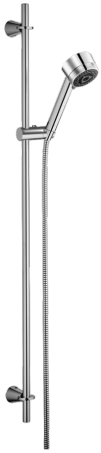

EAN: 4015474039865
static.hansa.com/51370190

- Shower solutions
- Accessories
- Wall mounted
- Chrome

Technical data

Spare parts

SP51370190

	Name	Code
2	Wall bracket Discontinued	59912090
2.1	Fixing set Discontinued	59912081
2.2	Pin, M5x8 Discontinued	59912082
2.3	Cover plug Discontinued	59912083
2.5	Supply, L=5 Discontinued	59912462
3	Hand shower holder Discontinued	59912085
4	Hand shower Discontinued	51170200
5	Shower hose, L=1600	04120500
5.1	Gasket ring, d 21x12x2	59912304
6	Installation kit Discontinued	51780900