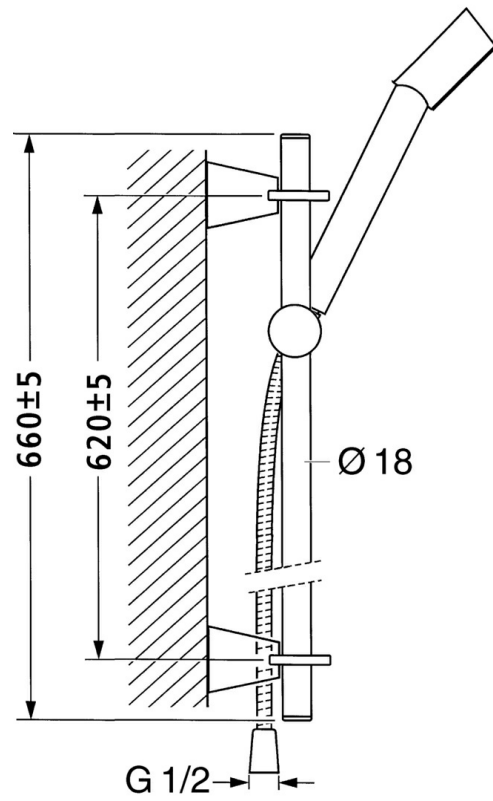

EAN: 4015474039865
static.hansa.com/51370190

- Shower solutions
- Accessories
- Wall mounted
- Chrome

Technical data

Spare parts

SP51370190

	Name	Code
2	Wall bracket Discontinued	59912090
2.1	Fixing set Discontinued	59912081
2.2	Pin, M5x8 Discontinued	59912082
2.3	Cover plug Discontinued	59912083
2.5	Supply, L=5 Discontinued	59912462
3	Hand shower holder Discontinued	59912085
4	Hand shower Discontinued	51170200
5	Shower hose, L=1600	04120500
5.1	Gasket ring, d 21x12x2	59912304
6	Installation kit Discontinued	51780900