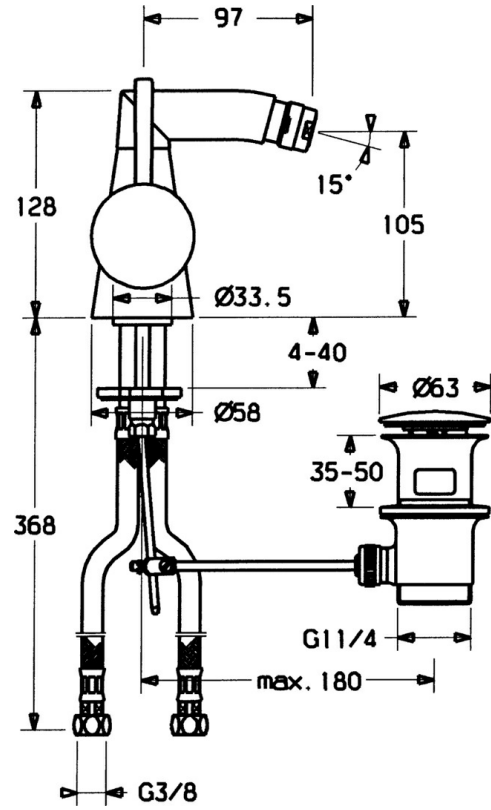

EAN: 4015474039810  
[static.hansa.com/5136320174](http://static.hansa.com/5136320174)

- Bidet
- Single-lever, side operated
- Deck mounted

## Technical data

### Technical properties

Hot water supply	max. +80°C
Working pressure	0.5-10 bar
Material	Brass

### SP51363201

	Name	Code
1	Lever, 60 mm Discontinued	59911882
1	Lever, 80 mm Discontinued	59912122
1.1	Screw, M5x8, SW2.5	59904755
1.2	Bushing	59904778
1.4	O-ring, d 6x1	59912136
1.5	Cap Discontinued	59911885
2	Covering cap	59906563
2.2	Fixing sleeve	59906695
3	Eye screw, M50x1, SW45	59904775
4	Cartridge, 4.8 eco	59904601
4.1	Hot water limiter	59904759
5.1	Pop-up operating rod Discontinued	59911887
5.2	Swivel joint	59904624
5.3	Gasket, 37x48x3.5	59911422
5.4	Attachment clamp Discontinued	59911416
5.5	Fixing plate	59904765
5.6	Screw, M8x1, SW13	59904766
5.7	Fixing set	59910749
5.9	O-ring, d 4x1	59902331
5.10	Flexible pipe, L=370, G3/8 Discontinued	59911626
5.11	Adapter Discontinued	59911894
6	Spout Discontinued	59912146
6.1	Aerator, M22/24 A	59902081
6.2	Ball joint for bidet faucet, M24x1	59904920
6.3	Aerator, M24x1 STD HC A	59902366
6.4	Sealing kit	59911884
6.5	Screw, M4x7	59902075
7	Pop-up waste	59911441
N.I.	Coupling pipe, 10xG3/8 Discontinued	59912332