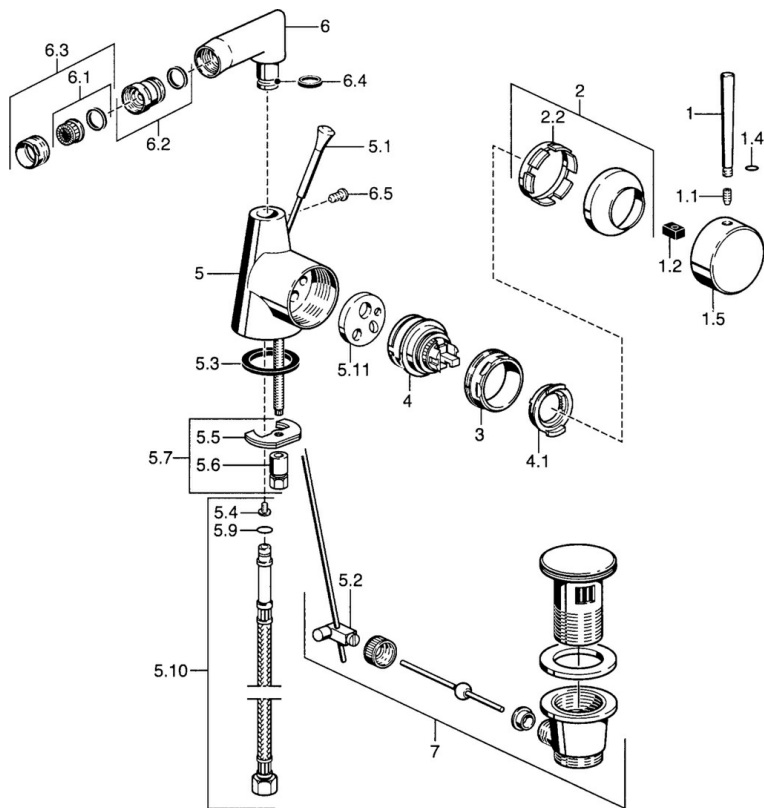

EAN: 4015474039810  
[static.hansa.com/5136320174](http://static.hansa.com/5136320174)

- Bidet
- Single-lever, side operated
- Deck mounted

### Technical properties

Hot water supply	max. +80°C
Working pressure	0.5-10 bar
Material	Brass

## Spare parts

### SP51363201

	Name	Code
1	Lever, 60 mm Discontinued	59911882
1	Lever, 80 mm Discontinued	59912122
1.1	Screw, M5x8, SW2.5	59904755
1.2	Bushing	59904778
1.4	O-ring, d 6x1	59912136
1.5	Cap Discontinued	59911885
2	Covering cap	59906563
2.2	Fixing sleeve	59906695
3	Eye screw, M50x1, SW45	59904775
4	Cartridge, 4.8 eco	59904601
4.1	Hot water limiter	59904759
5.1	Pop-up operating rod Discontinued	59911887
5.2	Swivel joint	59904624
5.3	Gasket, 37x48x3.5	59911422
5.4	Attachment clamp Discontinued	59911416
5.5	Fixing plate	59904765
5.6	Screw, M8x1, SW13	59904766
5.7	Fixing set	59910749
5.9	O-ring, d 4x1	59902331
5.10	Flexible pipe, L=370, G3/8 Discontinued	59911626
5.11	Adapter Discontinued	59911894
6	Spout Discontinued	59912146
6.1	Aerator, M22/24 A	59902081
6.2	Ball joint for bidet faucet, M24x1	59904920
6.3	Aerator, M24x1 STD HC A	59902366
6.4	Sealing kit	59911884
6.5	Screw, M4x7	59902075
7	Pop-up waste	59911441
N.I.	Coupling pipe, 10xG3/8 Discontinued	59912332