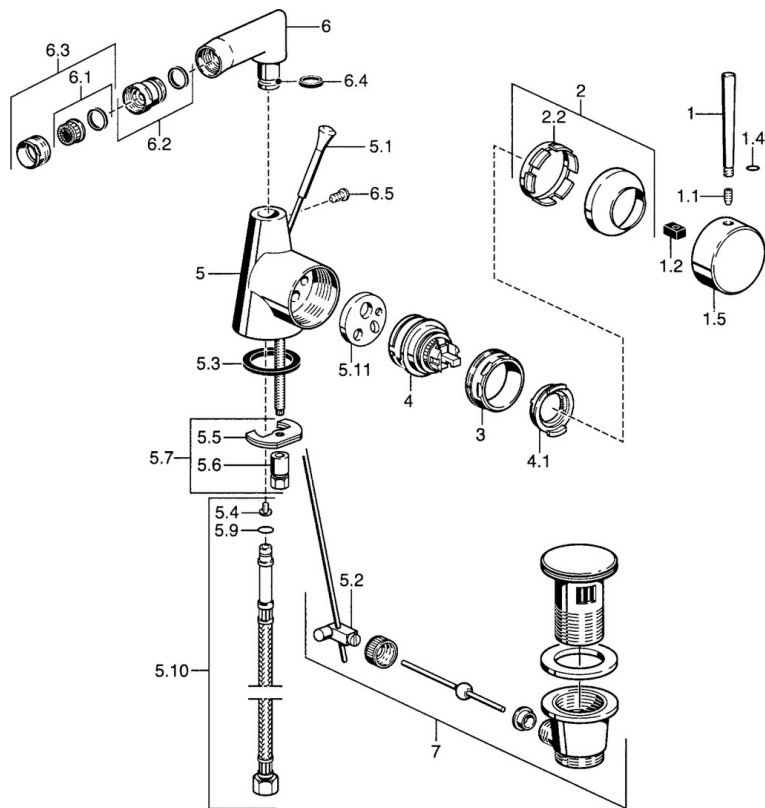

EAN: 4015474039803
static.hansa.com/51363201

- Bidet
- Single-lever, side operated
- Deck mounted
- Chrome

Technical data

Technical properties

Hot water supply	max. +80°C
Working pressure	0.5-10 bar
Material	Brass

Spare parts

SP51363201

	Name	Code
1	Lever, 60 mm Discontinued	59911882
1	Lever, 80 mm Discontinued	59912122
1.1	Screw, M5x8, SW2.5	59904755
1.2	Bushing	59904778
1.4	O-ring, d 6x1	59912136
1.5	Cap Discontinued	59911885
2	Covering cap	59906563
2.2	Fixing sleeve	59906695
3	Eye screw, M50x1, SW45	59904775
4	Cartridge, 4.8 eco	59904601
4.1	Hot water limiter	59904759
5.1	Pop-up operating rod Discontinued	59911887
5.2	Swivel joint	59904624
5.3	Gasket, 37x48x3.5	59911422
5.4	Attachment clamp Discontinued	59911416
5.5	Fixing plate	59904765
5.6	Screw, M8x1, SW13	59904766
5.7	Fixing set	59910749
5.9	O-ring, d 4x1	59902331
5.10	Flexible pipe, L=370, G3/8 Discontinued	59911626
5.11	Adapter Discontinued	59911894
6	Spout Discontinued	59912146
6.1	Aerator, M22/24 A	59902081
6.2	Ball joint for bidet faucet, M24x1	59904920
6.3	Aerator, M24x1 STD HC A	59902366
6.4	Sealing kit	59911884
6.5	Screw, M4x7	59902075
7	Pop-up waste	59911441
N.I.	Coupling pipe, 10xG3/8 Discontinued	59912332