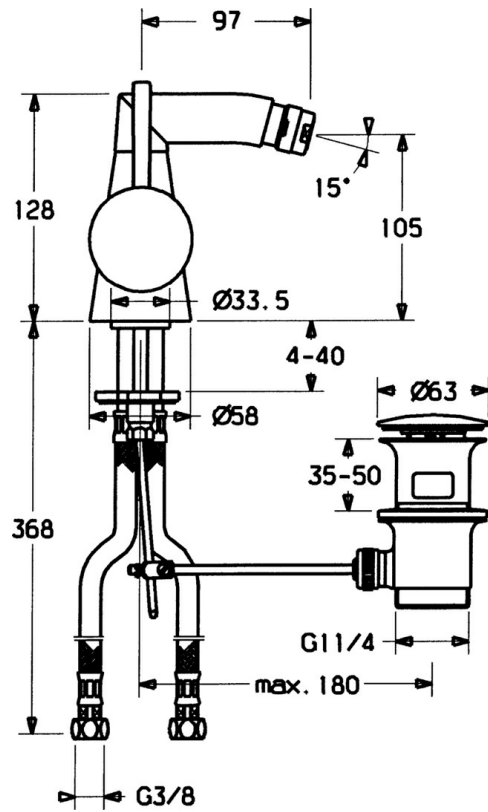

EAN: 4015474039803
static.hansa.com/51363201

- Bidet
- Single-lever, side operated
- Deck mounted
- Chrome

Technical data

Technical properties

Hot water supply	max. +80°C
Working pressure	0.5-10 bar
Material	Brass

Spare parts

SP51363201

	Name	Code
1	Lever, 60 mm Discontinued	59911882
1	Lever, 80 mm Discontinued	59912122
1.1	Screw, M5x8, SW2.5	59904755
1.2	Bushing	59904778
1.4	O-ring, d 6x1	59912136
1.5	Cap Discontinued	59911885
2	Covering cap	59906563
2.2	Fixing sleeve	59906695
3	Eye screw, M50x1, SW45	59904775
4	Cartridge, 4.8 eco	59904601
4.1	Hot water limiter	59904759
5.1	Pop-up operating rod Discontinued	59911887
5.2	Swivel joint	59904624
5.3	Gasket, 37x48x3.5	59911422
5.4	Attachment clamp Discontinued	59911416
5.5	Fixing plate	59904765
5.6	Screw, M8x1, SW13	59904766
5.7	Fixing set	59910749
5.9	O-ring, d 4x1	59902331
5.10	Flexible pipe, L=370, G3/8 Discontinued	59911626
5.11	Adapter Discontinued	59911894
6	Spout Discontinued	59912146
6.1	Aerator, M22/24 A	59902081
6.2	Ball joint for bidet faucet, M24x1	59904920
6.3	Aerator, M24x1 STD HC A	59902366
6.4	Sealing kit	59911884
6.5	Screw, M4x7	59902075
7	Pop-up waste	59911441
N.I.	Coupling pipe, 10xG3/8 Discontinued	59912332