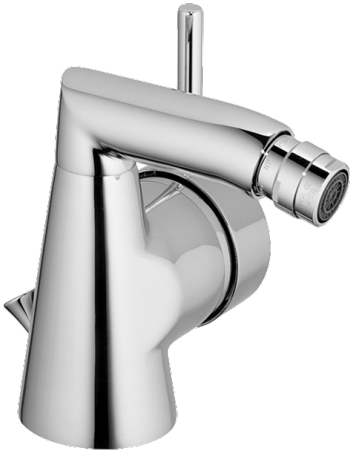

EAN: 4015474039803
static.hansa.com/51363201

- Bidet
- Single-lever, side operated
- Deck mounted
- Chrome

Technical data

Technical properties

Hot water supply	max. +80°C
Working pressure	0.5-10 bar
Material	Brass

Spare parts

SP51363201

	Name	Code
1	Lever, 60 mm Discontinued	59911882
1	Lever, 80 mm Discontinued	59912122
1.1	Screw, M5x8, SW2.5	59904755
1.2	Bushing	59904778
1.4	O-ring, d 6x1	59912136
1.5	Cap Discontinued	59911885
2	Covering cap	59906563
2.2	Fixing sleeve	59906695
3	Eye screw, M50x1, SW45	59904775
4	Cartridge, 4.8 eco	59904601
4.1	Hot water limiter	59904759
5.1	Pop-up operating rod Discontinued	59911887
5.2	Swivel joint	59904624
5.3	Gasket, 37x48x3.5	59911422
5.4	Attachment clamp Discontinued	59911416
5.5	Fixing plate	59904765
5.6	Screw, M8x1, SW13	59904766
5.7	Fixing set	59910749
5.9	O-ring, d 4x1	59902331
5.10	Flexible pipe, L=370, G3/8 Discontinued	59911626
5.11	Adapter Discontinued	59911894
6	Spout Discontinued	59912146
6.1	Aerator, M22/24 A	59902081
6.2	Ball joint for bidet faucet, M24x1	59904920
6.3	Aerator, M24x1 STD HC A	59902366
6.4	Sealing kit	59911884
6.5	Screw, M4x7	59902075
7	Pop-up waste	59911441
N.I.	Coupling pipe, 10xG3/8 Discontinued	59912332