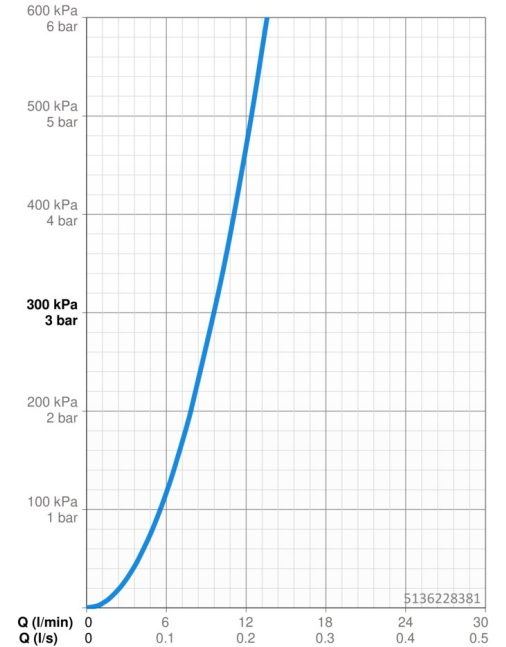

Technical data

Flow properties

Flow-rate at 3 bar	9.6 l/min
Pressure loss with flow (0.2 l/s)	3 bar

Technical properties

DN-size (nominal dimension)	DN15
Hot water supply	max. +70°C
Working pressure	0.5-10 bar
Connection size	G3/8
Projection	231 mm
Backflow prevention (EN1717)	EB
Material	Brass

Regulations

EN standard	EN 817
Noise class	I (ISO 3822)

Approvals and Declarations

Declaration of conformity	DoC