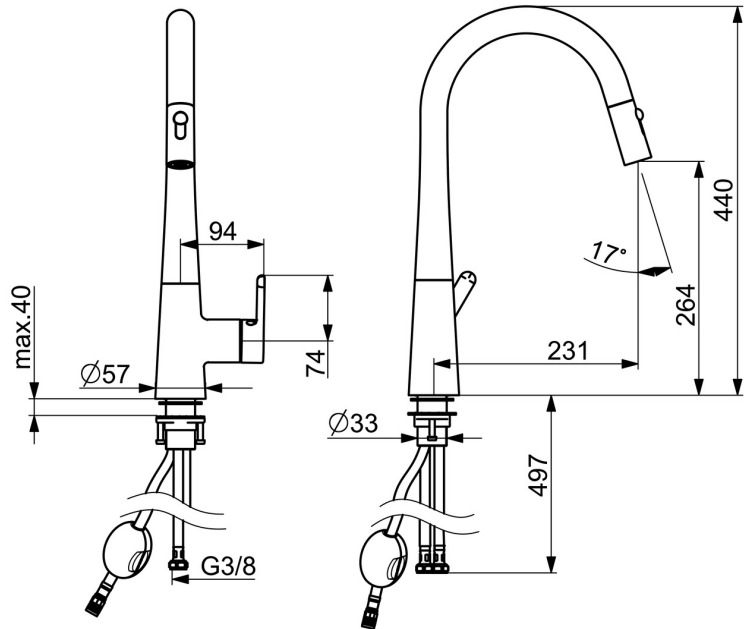

EAN: 4057304020209  
[static.hansa.com/5136228381](http://static.hansa.com/5136228381)

single-lever kitchen mixer, DN 15

- Kitchen
- Single-lever, side operated
- Deck mounted
- Brushed bronze
- Swivel spout, Pull-out model, Swivel range limiting option
- Single operating lever/handle, Hot/Cold symbols
- Limitation option for maximum temperature and flow-rate
- $\varnothing$  40 mm ceramic cartridge for flow and temperature control
- Flexible inlet pipes
- Soft- and Needle-Spray
- 2 spray functions

### Technical properties

DN-size (nominal dimension)	<b>DN15</b>
Hot water supply	<b>max. +70°C</b>
Working pressure	<b>0.5-10 bar</b>
Connection size	<b>G3/8</b>
Projection	<b>231 mm</b>
Backflow prevention (EN1717)	<b>EB</b>
Material	<b>Brass</b>

### SP51362283CLR

	Name	Code
01	Aerator	59914583
02	Hose, L=1500, G1/2-M14x1	59914690
03	Spout overturning stopper, 60° / 0° Discontinued	59914281
04	Cartridge	59914665
05	Tightening nut, M42x1.5, SW 38	59914128
06	Supporting plate	59910008
07	Fixing set	59913371