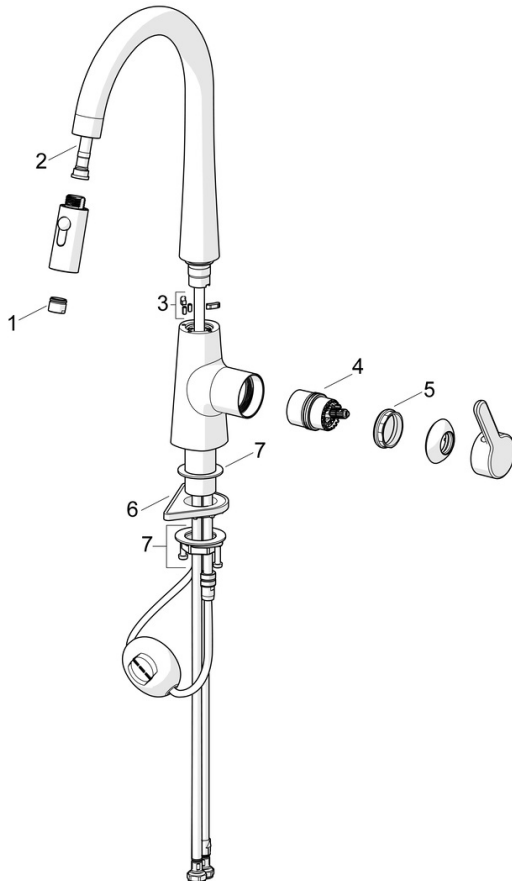

EAN: 4057304020209  
[static.hansa.com/5136228381](http://static.hansa.com/5136228381)

single-lever kitchen mixer, DN 15

- Kitchen
- Single-lever, side operated
- Deck mounted
- Brushed bronze
- Swivel spout, Pull-out model, Swivel range limiting option
- Single operating lever/handle, Hot/Cold symbols
- Limitation option for maximum temperature and flow-rate
- $\varnothing$  40 mm ceramic cartridge for flow and temperature control
- Flexible inlet pipes
- Soft- and Needle-Spray
- 2 spray functions

### Technical properties

DN-size (nominal dimension)	<b>DN15</b>
Hot water supply	<b>max. +70°C</b>
Working pressure	<b>0.5-10 bar</b>
Connection size	<b>G3/8</b>
Projection	<b>231 mm</b>
Backflow prevention (EN1717)	<b>EB</b>
Material	<b>Brass</b>

### SP51362283CLR

	Name	Code
01	Aerator	59914583
02	Hose, L=1500, G1/2-M14x1	59914690
03	Spout overturning stopper, 60° / 0° Discontinued	59914281
04	Cartridge	59914665
05	Tightening nut, M42x1.5, SW 38	59914128
06	Supporting plate	59910008
07	Fixing set	59913371