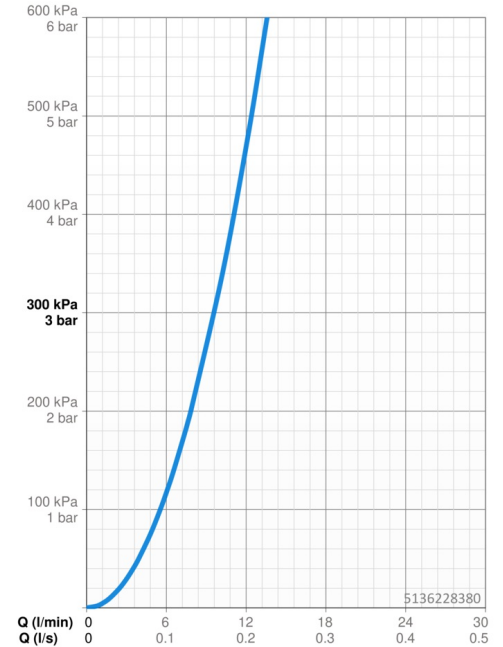

Technical data

Flow properties

Flow-rate at 3 bar	9.6 l/min
Pressure loss with flow (0.2 l/s)	4.7 bar

Technical properties

DN-size (nominal dimension)	DN15
Hot water supply	max. +70°C
Working pressure	0.5-10 bar
Connection size	G3/8
Projection	231 mm
Backflow prevention (EN1717)	EB
Material	Brass

Regulations

EN standard	EN 817
Noise class	I (ISO 3822)

Approvals and Declarations

Declaration of conformity	DoC