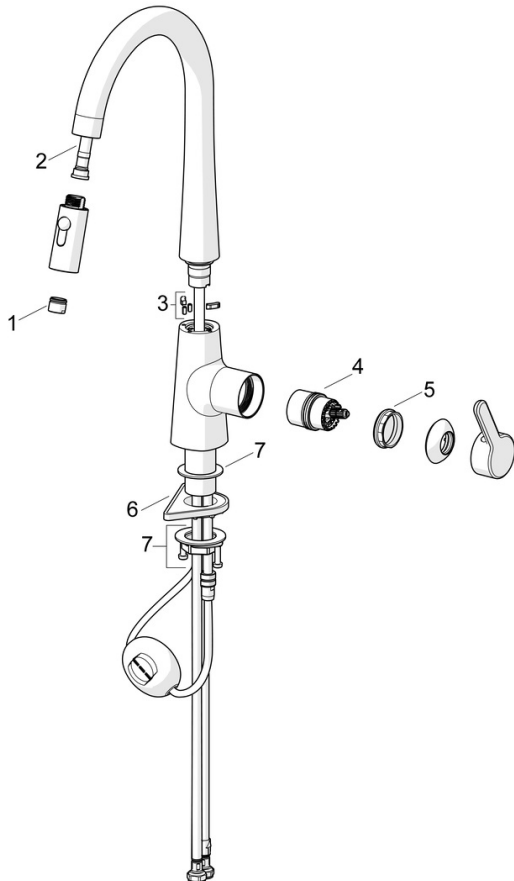

EAN: 4057304020193
static.hansa.com/5136228380

single-lever kitchen mixer, DN 15

- Kitchen
- Single-lever, side operated
- Deck mounted
- Brushed steel
- Swivel spout, Pull-out model, Swivel range limiting option
- Single operating lever/handle, Hot/Cold symbols
- Limitation option for maximum temperature and flow-rate
- \varnothing 40 mm ceramic cartridge for flow and temperature control
- Flexible inlet pipes
- Soft- and Needle-Spray
- 2 spray functions

Technical data

Flow properties

Flow-rate at 3 bar	9.6 l/min
Pressure loss with flow (0.2 l/s)	4.7 bar

Technical properties

DN-size (nominal dimension)	DN15
Hot water supply	max. +70°C
Working pressure	0.5-10 bar
Connection size	G3/8
Projection	231 mm
Backflow prevention (EN1717)	EB
Material	Brass

Regulations

EN standard	EN 817
Noise class	I (ISO 3822)

Approvals and Declarations

Declaration of conformity	DoC
---------------------------	------------

Spare parts

SP51362283CLR

	Name	Code
01	Aerator	59914583
02	Hose, L=1500, G1/2-M14x1	59914690
03	Spout overturning stopper, 60° / 0° Discontinued	59914281
04	Cartridge	59914665
05	Tightening nut, M42x1.5, SW 38	59914128
06	Supporting plate	59910008
07	Fixing set	59913371