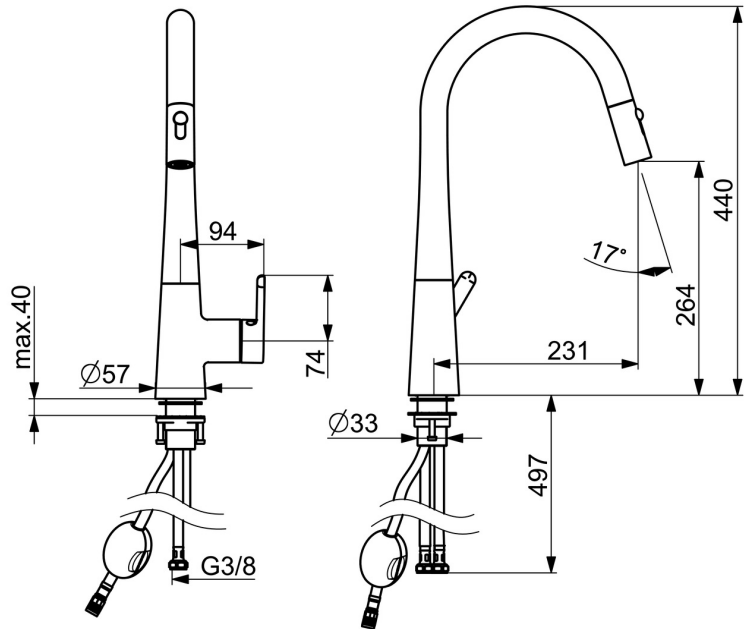

EAN: 4057304020193
static.hansa.com/5136228380

single-lever kitchen mixer, DN 15

- Kitchen
- Single-lever, side operated
- Deck mounted
- Brushed steel
- Swivel spout, Pull-out model, Swivel range limiting option
- Single operating lever/handle, Hot/Cold symbols
- Limitation option for maximum temperature and flow-rate
- \varnothing 40 mm ceramic cartridge for flow and temperature control
- Flexible inlet pipes
- Soft- and Needle-Spray
- 2 spray functions

Technical data

Flow properties

Flow-rate at 3 bar	9.6 l/min
Pressure loss with flow (0.2 l/s)	4.7 bar

Technical properties

DN-size (nominal dimension)	DN15
Hot water supply	max. +70°C
Working pressure	0.5-10 bar
Connection size	G3/8
Projection	231 mm
Backflow prevention (EN1717)	EB
Material	Brass

Regulations

EN standard	EN 817
Noise class	I (ISO 3822)

Approvals and Declarations

Declaration of conformity	DoC
---------------------------	------------

Spare parts

SP51362283CLR

	Name	Code
01	Aerator	59914583
02	Hose, L=1500, G1/2-M14x1	59914690
03	Spout overturning stopper, 60° / 0° Discontinued	59914281
04	Cartridge	59914665
05	Tightening nut, M42x1.5, SW 38	59914128
06	Supporting plate	59910008
07	Fixing set	59913371