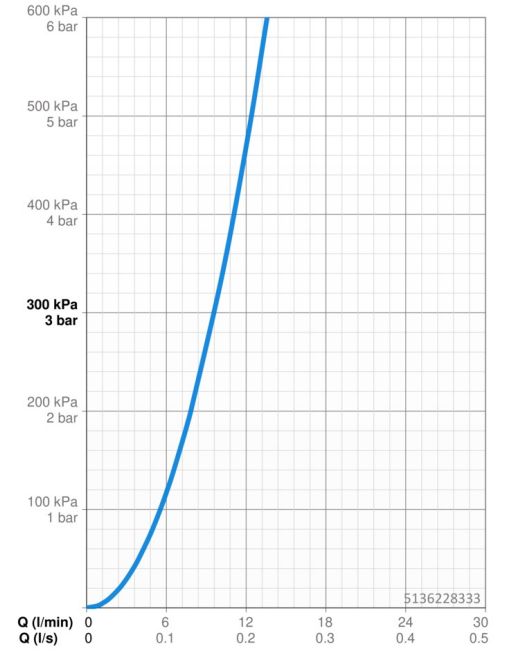

Technical data

Flow properties

Flow-rate at 3 bar	9.6 l/min
Pressure loss with flow (0.2 l/s)	3 bar

Technical properties

DN-size (nominal dimension)	DN15
Hot water supply	max. +70°C
Working pressure	0.5-10 bar
Connection size	G3/8
Projection	231 mm
Backflow prevention (EN1717)	EB
Material	Brass

Regulations

EN standard	EN 817
Noise class	I (ISO 3822)

Approvals and Declarations

Declaration of conformity	DoC