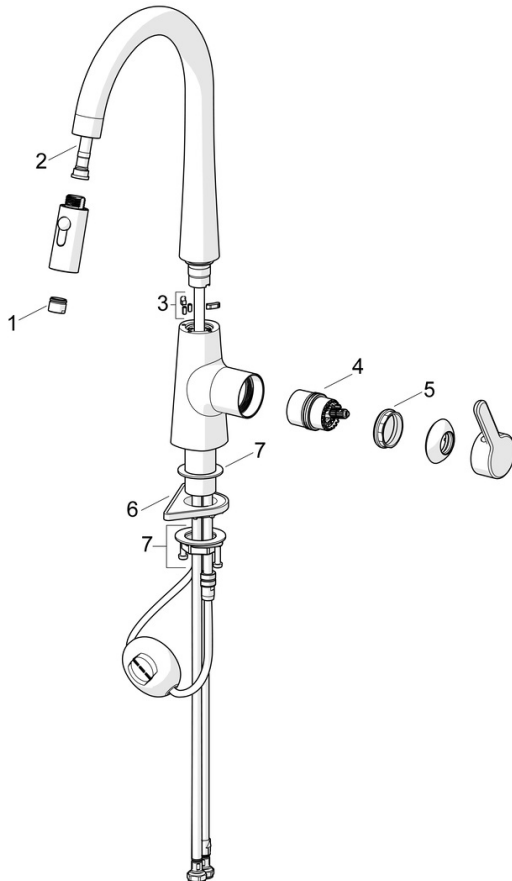

EAN: 4057304020186  
[static.hansa.com/5136228333](http://static.hansa.com/5136228333)

single-lever kitchen mixer, DN 15

- Kitchen
- Single-lever, side operated
- Deck mounted
- Matt black
- Swivel spout, Pull-out model, Swivel range limiting option
- Single operating lever/handle, Hot/Cold symbols
- Limitation option for maximum temperature and flow-rate
- $\varnothing$  40 mm ceramic cartridge for flow and temperature control
- Flexible inlet pipes
- Soft- and Needle-Spray
- 2 spray functions

### Technical properties

DN-size (nominal dimension)	<b>DN15</b>
Hot water supply	<b>max. +70°C</b>
Working pressure	<b>0.5-10 bar</b>
Connection size	<b>G3/8</b>
Projection	<b>231 mm</b>
Backflow prevention (EN1717)	<b>EB</b>
Material	<b>Brass</b>

### SP51362283CLR

	Name	Code
01	Aerator	59914583
02	Hose, L=1500, G1/2-M14x1	59914690
03	Spout overturning stopper, 60° / 0° Discontinued	59914281
04	Cartridge	59914665
05	Tightening nut, M42x1.5, SW 38	59914128
06	Supporting plate	59910008
07	Fixing set	59913371