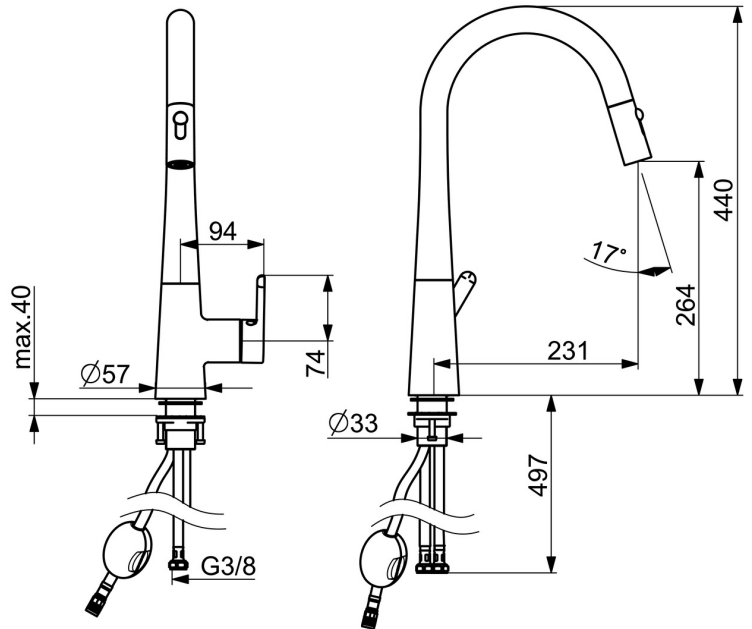

EAN: 4057304020186  
[static.hansa.com/5136228333](http://static.hansa.com/5136228333)

single-lever kitchen mixer, DN 15

- Kitchen
- Single-lever, side operated
- Deck mounted
- Matt black
- Swivel spout, Pull-out model, Swivel range limiting option
- Single operating lever/handle, Hot/Cold symbols
- Limitation option for maximum temperature and flow-rate
- $\varnothing$  40 mm ceramic cartridge for flow and temperature control
- Flexible inlet pipes
- Soft- and Needle-Spray
- 2 spray functions

### Technical properties

DN-size (nominal dimension)	<b>DN15</b>
Hot water supply	<b>max. +70°C</b>
Working pressure	<b>0.5-10 bar</b>
Connection size	<b>G3/8</b>
Projection	<b>231 mm</b>
Backflow prevention (EN1717)	<b>EB</b>
Material	<b>Brass</b>

### SP51362283CLR

	Name	Code
01	Aerator	59914583
02	Hose, L=1500, G1/2-M14x1	59914690
03	Spout overturning stopper, 60° / 0° Discontinued	59914281
04	Cartridge	59914665
05	Tightening nut, M42x1.5, SW 38	59914128
06	Supporting plate	59910008
07	Fixing set	59913371