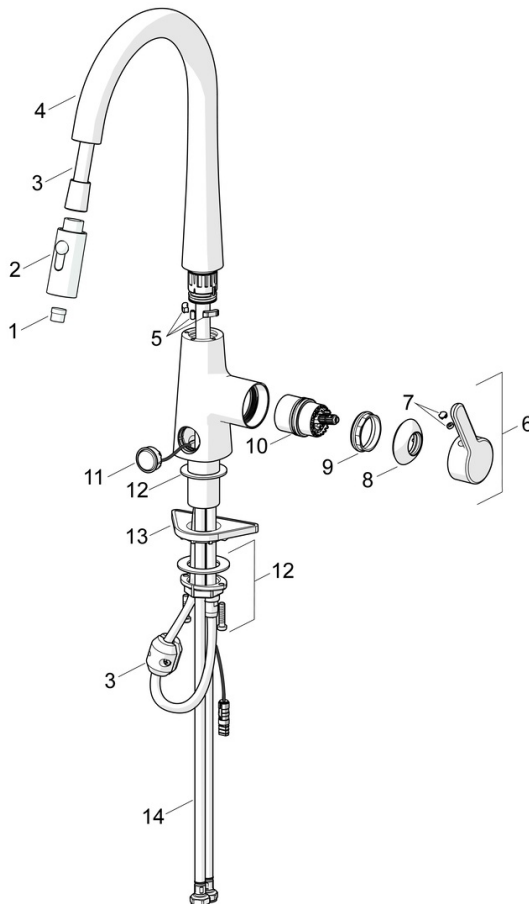

EAN: 4057304007057
static.hansa.com/51362283

single-lever kitchen mixer, DN 15

- Kitchen
- Single-lever, side operated
- Deck mounted
- Chrome
- Swivel spout, Pull-out model, Swivel range limiting option
- Hot/Cold symbols, Single operating lever/handle
- Limitation option for maximum temperature and flow-rate
- \varnothing 40 mm ceramic cartridge for flow and temperature control
- Flexible inlet pipes
- Soft- and Needle-Spray
- 2 spray functions

Technical data

Flow properties

Flow-rate at 3 bar	9.6 l/min
Pressure loss with flow (0.2 l/s)	3 bar

Technical properties

DN-size (nominal dimension)	DN15
Hot water supply	max. +70°C
Working pressure	0.5-10 bar
Connection size	G3/8
Projection	231 mm
Backflow prevention (EN1717)	EB
Material	Brass

Regulations

EN standard	EN 817
Noise class	I (ISO 3822)

Approvals and Declarations

DVGW	DW-6506DL0547
Declaration of conformity	DoC

Spare parts

SP51362283

	Name	Code
01	Aerator	59914583
02	Shower head	59914584
03	Hose, L=1500, G1/2-M14x1	59914690
04	Spout Discontinued	59914689
05	Spout overturning stopper, 60° / 0° Discontinued	59914281
06	Lever	59914652
07	Symbol plug	59914341
08	Covering cap	59914649
09	Tightening nut, M42x1.5, SW 38	59914128
10	Cartridge	59914665
11	Push button, 3 V	1004296V
12	Fixing set	59913371
13	Supporting plate	59910008
14	Flexible pipe, L=550, G3/8-M10x1 LH Discontinued	59914691