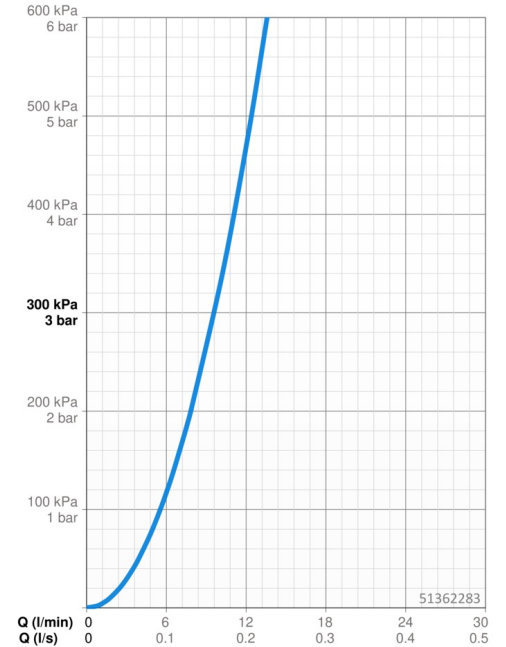

Technical data

Flow properties

Flow-rate at 3 bar	9.6 l/min
Pressure loss with flow (0.2 l/s)	3 bar

Technical properties

DN-size (nominal dimension)	DN15
Hot water supply	max. +70°C
Working pressure	0.5-10 bar
Connection size	G3/8
Projection	231 mm
Backflow prevention (EN1717)	EB
Material	Brass

Regulations

EN standard	EN 817
Noise class	I (ISO 3822)

Approvals and Declarations

DVGW	DW-6506DL0547
Declaration of conformity	DoC