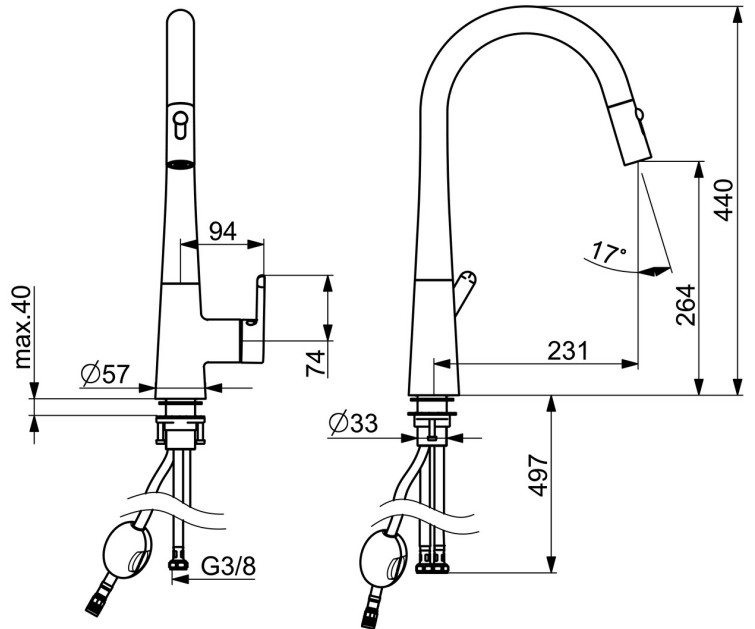

EAN: 4057304007057
static.hansa.com/51362283

single-lever kitchen mixer, DN 15

- Kitchen
- Single-lever, side operated
- Deck mounted
- Chrome
- Swivel spout, Pull-out model, Swivel range limiting option
- Hot/Cold symbols, Single operating lever/handle
- Limitation option for maximum temperature and flow-rate
- \varnothing 40 mm ceramic cartridge for flow and temperature control
- Flexible inlet pipes
- Soft- and Needle-Spray
- 2 spray functions

Technical data

Flow properties

Flow-rate at 3 bar	9.6 l/min
Pressure loss with flow (0.2 l/s)	3 bar

Technical properties

DN-size (nominal dimension)	DN15
Hot water supply	max. +70°C
Working pressure	0.5-10 bar
Connection size	G3/8
Projection	231 mm
Backflow prevention (EN1717)	EB
Material	Brass

Regulations

EN standard	EN 817
Noise class	I (ISO 3822)

Approvals and Declarations

DVGW	DW-6506DL0547
Declaration of conformity	DoC

Spare parts

SP51362283

	Name	Code
01	Aerator	59914583
02	Shower head	59914584
03	Hose, L=1500, G1/2-M14x1	59914690
04	Spout Discontinued	59914689
05	Spout overturning stopper, 60° / 0° Discontinued	59914281
06	Lever	59914652
07	Symbol plug	59914341
08	Covering cap	59914649
09	Tightening nut, M42x1.5, SW 38	59914128
10	Cartridge	59914665
11	Push button, 3 V	1004296V
12	Fixing set	59913371
13	Supporting plate	59910008
14	Flexible pipe, L=550, G3/8-M10x1 LH Discontinued	59914691