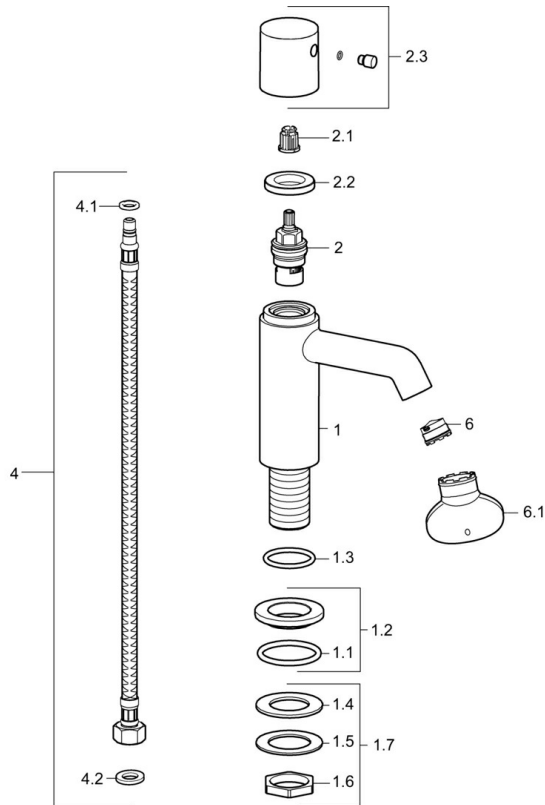

EAN: 4015474188402  
[static.hansa.com/51352178](https://static.hansa.com/51352178)

- Washbasin
- Single-lever
- Deck mounted
- Chrome
- Standard aerator

### Technical properties

DN-size (nominal dimension)	<b>DN15</b>
Hot water supply	<b>max. +80°C</b>
Working pressure	<b>0.5-10 bar</b>

## Spare parts

### SP51352172

	Name	Code
1.2	Cover flange	59913495
1.3	O-ring, d 36.09x d 3.53	59913396
1.7	Fixing set	59910729
2	Headpart, G1/2	59913491
2.1	Adapter White	59910235
2.2	Tightening nut, d35.5xM24x1	59912023
2.3	Lever	59913492
4	Flexible pipe, L=430, G3/8-M10x1	59912515
4.1	O-ring, d 7.65x1.78	59902337
4.2	Gasket, 9.5x14.4x2	59912551
6	Aerator, M18.5x1, TJ	59913366
6.1	Key for aerator, M18.5	59913367