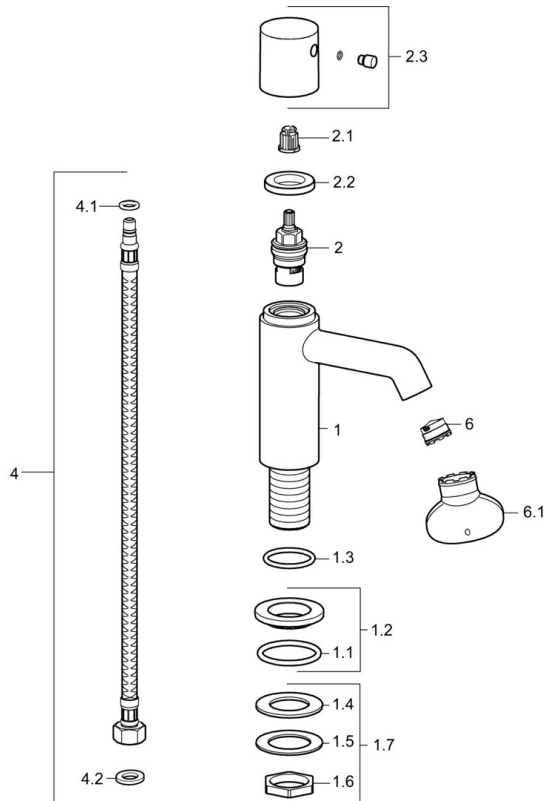

EAN: 4015474188396
static.hansa.com/51352177

- Washbasin
- Single-lever
- Deck mounted
- Chrome

Technical data

Technical properties

Hot water supply **max. +80°C**
 Working pressure **0.5-10 bar**

Spare parts

SP51352172

	Name	Code
1.2	Cover flange	59913495
1.3	O-ring, d 36.09x d 3.53	59913396
1.7	Fixing set	59910729
2	Headpart, G1/2	59913491
2.1	Adapter White	59910235
2.2	Tightening nut, d35.5xM24x1	59912023
2.3	Lever	59913492
4	Flexible pipe, L=430, G3/8-M10x1	59912515
4.1	O-ring, d 7.65x1.78	59902337
4.2	Gasket, 9.5x14.4x2	59912551
6	Aerator, M18.5x1, TJ	59913366
6.1	Key for aerator, M18.5	59913367