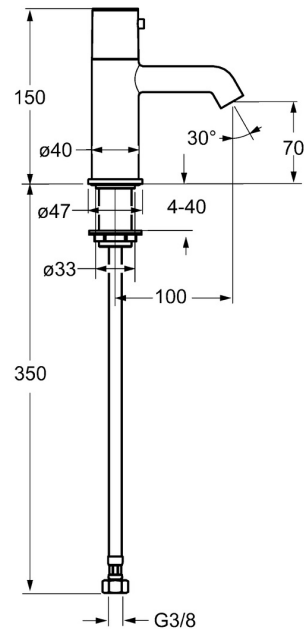

EAN: 4015474188280
static.hansa.com/51352172

- Washbasin
- Single-lever
- Deck mounted
- Chrome
- Fixed spout
- PCA® - constant flow rate regardless of pressure variations, Hidden aerator
- Ceramic head part for flow control
- One inlet for cold or premixed water
- Inner body made of DZR brass

Technical data

Flow properties

Flow-rate at 3 bar (with flow controller)

6.0 l/min

Technical properties

DN-size (nominal dimension)

DN15

Hot water supply

max. +80°C

Working pressure

0.5-10 bar

Connection size

G3/8

Projection

100 mm

Backflow prevention (EN1717)

AA

Material

Brass

Spare parts

SP51352172

	Name	Code
1.2	Cover flange	59913495
1.3	O-ring, d 36.09x d 3.53	59913396
1.7	Fixing set	59910729
2	Headpart, G1/2	59913491
2.1	Adapter White	59910235
2.2	Tightening nut, d35.5xM24x1	59912023
2.3	Lever	59913492
4	Flexible pipe, L=430, G3/8-M10x1	59912515
4.1	O-ring, d 7.65x1.78	59902337
4.2	Gasket, 9.5x14.4x2	59912551
6	Aerator, M18.5x1, TJ	59913366
6.1	Key for aerator, M18.5	59913367