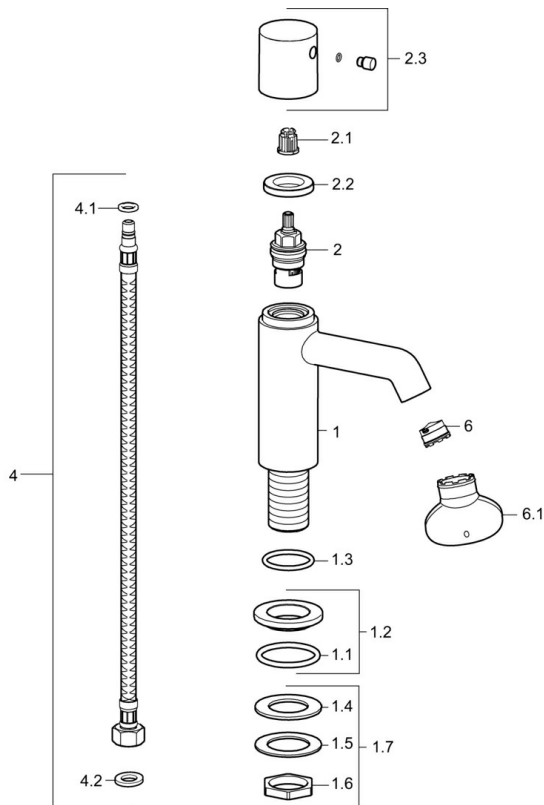

EAN: 4015474188280
static.hansa.com/51352172

- Washbasin
- Single-lever
- Deck mounted
- Chrome
- Fixed spout
- PCA® - constant flow rate regardless of pressure variations, Hidden aerator
- Ceramic head part for flow control
- One inlet for cold or premixed water
- Inner body made of DZR brass

Technical data

Flow properties

Flow-rate at 3 bar (with flow controller)

6.0 l/min

Technical properties

DN-size (nominal dimension)

DN15

Hot water supply

max. +80°C

Working pressure

0.5-10 bar

Connection size

G3/8

Projection

100 mm

Backflow prevention (EN1717)

AA

Material

Brass

Spare parts

SP51352172

	Name	Code
1.2	Cover flange	59913495
1.3	O-ring, d 36.09x d 3.53	59913396
1.7	Fixing set	59910729
2	Headpart, G1/2	59913491
2.1	Adapter White	59910235
2.2	Tightening nut, d35.5xM24x1	59912023
2.3	Lever	59913492
4	Flexible pipe, L=430, G3/8-M10x1	59912515
4.1	O-ring, d 7.65x1.78	59902337
4.2	Gasket, 9.5x14.4x2	59912551
6	Aerator, M18.5x1, TJ	59913366
6.1	Key for aerator, M18.5	59913367