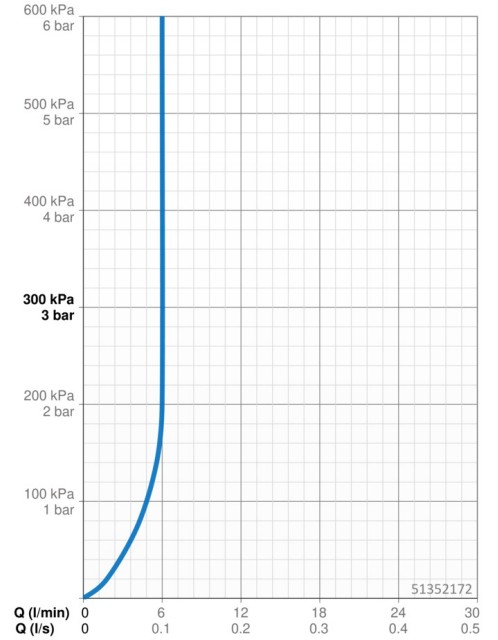

Technical data

Flow properties

Flow-rate at 3 bar (with flow controller)

6.0 l/min

Technical properties

DN-size (nominal dimension)

DN15

Hot water supply

max. +80°C

Working pressure

0.5-10 bar

Connection size

G3/8

Projection

100 mm

Backflow prevention (EN1717)

AA

Material

Brass