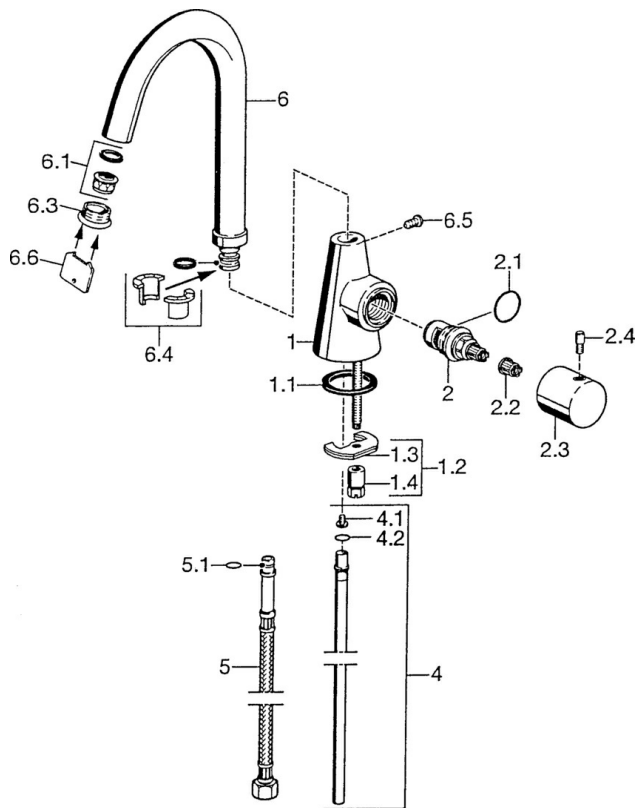

EAN: 4015474039650  
[static.hansa.com/5135210274](https://static.hansa.com/5135210274)

- Washbasin
- Single-lever, side operated
- Deck mounted
- Swivel spout
- Pin shape, Hot/Cold symbols, Single operating lever/handle, Flow control handle
- One inlet for cold or premixed water
- Without pop-up waste

## Technical data

### Technical properties

DN-size (nominal dimension)	<b>DN15</b>
Hot water supply	<b>max. +80°C</b>
Working pressure	<b>0.5-10 bar</b>
Connection size	<b>Ø10</b>
Projection	<b>114 mm</b>
Material	<b>Brass</b>

### SP51352102

	Name	Code
1.1	Gasket, 37x48x3.5	59911422
1.2	Fixing set	59910749
1.3	Fixing plate	59904765
1.4	Screw, M8x1, SW13	59904766
2	Headpart, G3/4, 180°	59910383
2.1	O-ring, 23x1.78	59910693
2.2	Adapter White	59910235
2.3	Flow control handle	59912095
2.4	Lever, L=10 Discontinued	59912096
4	Pipe, d 10 mm, L=413	59911423
4.1	Attachment clamp Discontinued	59911416
4.2	O-ring, 9x2	59905095
5	Flexible pipe, L=370, G3/8 Discontinued	59911626
5.1	O-ring, d 6.75x1.78	59902351
6.1	Aerator, M22/24 A	59902081
6.3	Aerator, M24x1, (-2002) Discontinued	59912011
6.4	Sealing kit	59911884
6.5	Screw, M4x7	59902075