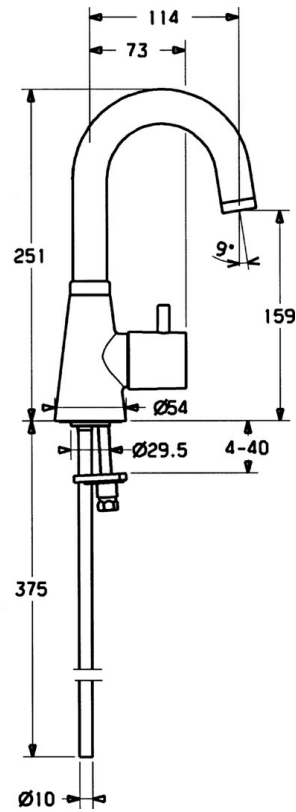

EAN: 4015474039650  
[static.hansa.com/5135210274](https://static.hansa.com/5135210274)

- Washbasin
- Single-lever, side operated
- Deck mounted
- Swivel spout
- Pin shape, Hot/Cold symbols, Single operating lever/handle, Flow control handle
- One inlet for cold or premixed water
- Without pop-up waste

### Technical properties

DN-size (nominal dimension)	<b>DN15</b>
Hot water supply	<b>max. +80°C</b>
Working pressure	<b>0.5-10 bar</b>
Connection size	<b>Ø10</b>
Projection	<b>114 mm</b>
Material	<b>Brass</b>

### SP51352102

	Name	Code
1.1	Gasket, 37x48x3.5	59911422
1.2	Fixing set	59910749
1.3	Fixing plate	59904765
1.4	Screw, M8x1, SW13	59904766
2	Headpart, G3/4, 180°	59910383
2.1	O-ring, 23x1.78	59910693
2.2	Adapter White	59910235
2.3	Flow control handle	59912095
2.4	Lever, L=10 Discontinued	59912096
4	Pipe, d 10 mm, L=413	59911423
4.1	Attachment clamp Discontinued	59911416
4.2	O-ring, 9x2	59905095
5	Flexible pipe, L=370, G3/8 Discontinued	59911626
5.1	O-ring, d 6.75x1.78	59902351
6.1	Aerator, M22/24 A	59902081
6.3	Aerator, M24x1, (-2002) Discontinued	59912011
6.4	Sealing kit	59911884
6.5	Screw, M4x7	59902075