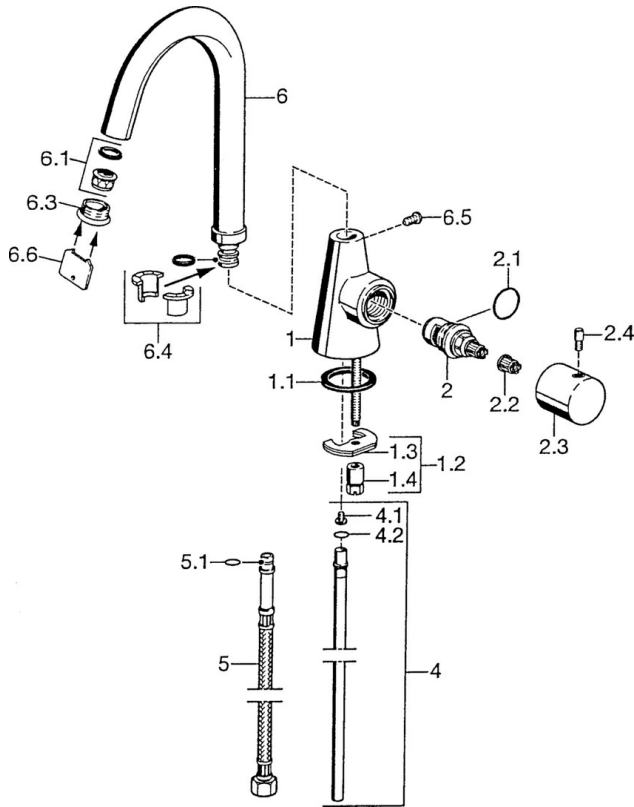

EAN: 4015474039681  
[static.hansa.com/51352102](http://static.hansa.com/51352102)

- Washbasin
- Single-lever, side operated
- Deck mounted
- Chrome
- Swivel spout
- Pin shape, Hot/Cold symbols, Single operating lever/handle, Flow control handle
- One inlet for cold or premixed water
- Without pop-up waste

## Technical data

### Technical properties

|                             |                   |
|-----------------------------|-------------------|
| DN-size (nominal dimension) | <b>DN15</b>       |
| Hot water supply            | <b>max. +80°C</b> |
| Working pressure            | <b>0.5-10 bar</b> |
| Connection size             | <b>Ø10</b>        |
| Projection                  | <b>114 mm</b>     |
| Material                    | <b>Brass</b>      |

### SP51352102

|     | Name                                    | Code     |
|-----|---|----------|
| 1.1 | Gasket, 37x48x3.5                       | 59911422 |
| 1.2 | Fixing set                              | 59910749 |
| 1.3 | Fixing plate                            | 59904765 |
| 1.4 | Screw, M8x1, SW13                       | 59904766 |
| 2   | Headpart, G3/4, 180°                    | 59910383 |
| 2.1 | O-ring, 23x1.78                         | 59910693 |
| 2.2 | Adapter White                           | 59910235 |
| 2.3 | Flow control handle                     | 59912095 |
| 2.4 | Lever, L=10 Discontinued                | 59912096 |
| 4   | Pipe, d 10 mm, L=413                    | 59911423 |
| 4.1 | Attachment clamp Discontinued           | 59911416 |
| 4.2 | O-ring, 9x2                             | 59905095 |
| 5   | Flexible pipe, L=370, G3/8 Discontinued | 59911626 |
| 5.1 | O-ring, d 6.75x1.78                     | 59902351 |
| 6.1 | Aerator, M22/24 A                       | 59902081 |
| 6.3 | Aerator, M24x1, (-2002) Discontinued    | 59912011 |
| 6.4 | Sealing kit                             | 59911884 |
| 6.5 | Screw, M4x7                             | 59902075 |