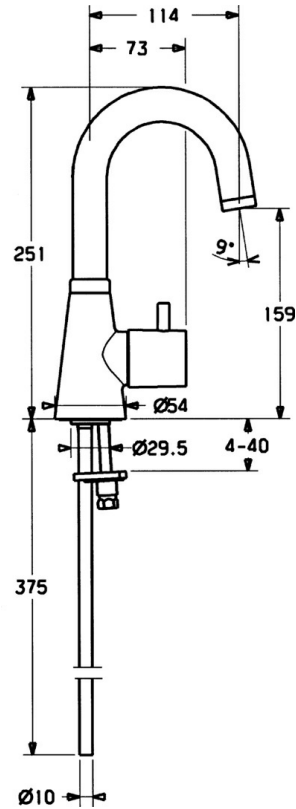

EAN: 4015474039681  
[static.hansa.com/51352102](http://static.hansa.com/51352102)

- Washbasin
- Single-lever, side operated
- Deck mounted
- Chrome
- Swivel spout
- Pin shape, Hot/Cold symbols, Single operating lever/handle, Flow control handle
- One inlet for cold or premixed water
- Without pop-up waste

### Technical properties

|                             |                   |
|-----------------------------|-------------------|
| DN-size (nominal dimension) | <b>DN15</b>       |
| Hot water supply            | <b>max. +80°C</b> |
| Working pressure            | <b>0.5-10 bar</b> |
| Connection size             | <b>Ø10</b>        |
| Projection                  | <b>114 mm</b>     |
| Material                    | <b>Brass</b>      |

### SP51352102

|     | Name                                    | Code     |
|-----|---|----------|
| 1.1 | Gasket, 37x48x3.5                       | 59911422 |
| 1.2 | Fixing set                              | 59910749 |
| 1.3 | Fixing plate                            | 59904765 |
| 1.4 | Screw, M8x1, SW13                       | 59904766 |
| 2   | Headpart, G3/4, 180°                    | 59910383 |
| 2.1 | O-ring, 23x1.78                         | 59910693 |
| 2.2 | Adapter White                           | 59910235 |
| 2.3 | Flow control handle                     | 59912095 |
| 2.4 | Lever, L=10 Discontinued                | 59912096 |
| 4   | Pipe, d 10 mm, L=413                    | 59911423 |
| 4.1 | Attachment clamp Discontinued           | 59911416 |
| 4.2 | O-ring, 9x2                             | 59905095 |
| 5   | Flexible pipe, L=370, G3/8 Discontinued | 59911626 |
| 5.1 | O-ring, d 6.75x1.78                     | 59902351 |
| 6.1 | Aerator, M22/24 A                       | 59902081 |
| 6.3 | Aerator, M24x1, (-2002) Discontinued    | 59912011 |
| 6.4 | Sealing kit                             | 59911884 |
| 6.5 | Screw, M4x7                             | 59902075 |