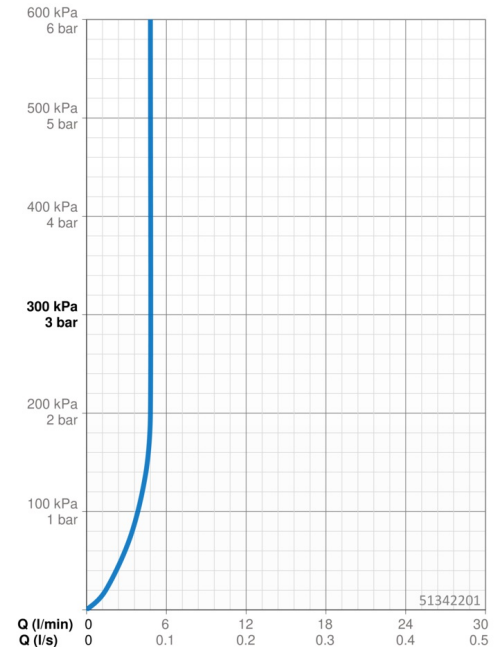

Technical data

Flow properties

Flow-rate at 3 bar (with flow controller)	4.8 l/min
Pressure loss with flow (0.1 l/s)	1 bar

Technical properties

DN-size (nominal dimension)	DN15
Hot water supply	max. +70°C
Working pressure	0.5-10 bar
Connection size	G3/8
Projection	151 mm
Backflow prevention (EN1717)	HC
Material	Brass

Regulations

EN standard	EN 817, EN 1113
Noise class	I (ISO 3822)

Approvals and Declarations

Declaration of conformity	DoC