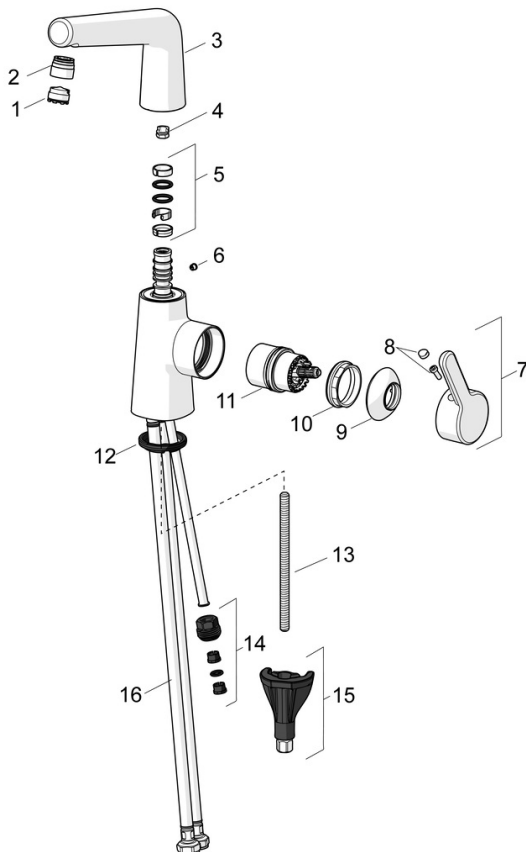

EAN: 4057304006425
static.hansa.com/51342201

one-hole single-lever basin mixer, DN 15

- Washbasin
- Single-lever, side operated, Bidetta
- Deck mounted
- Chrome
- Swivel spout, Swivel range limiting option
- PCA® - constant flow rate regardless of pressure variations, Hidden aerator
- Hot/Cold symbols, Single operating lever/handle
- Hand shower, Shower holder, Shower hose (1600 mm)
- Bidetta hand shower
- ø 40 mm ceramic cartridge for flow and temperature control
- Flexible inlet pipes
- Inner body made of DZR brass, 3S-installation system for safe and simple mounting
- Without pop-up waste, Without draw-rod opening
- 1 spray function

Technical data

Flow properties

Flow-rate at 3 bar (with flow controller)	4.8 l/min
Pressure loss with flow (0.1 l/s)	1 bar

Technical properties

DN-size (nominal dimension)	DN15
Hot water supply	max. +70°C
Working pressure	0.5-10 bar
Connection size	G3/8
Projection	151 mm
Backflow prevention (EN1717)	HC
Material	Brass

Regulations

EN standard	EN 817, EN 1113
Noise class	I (ISO 3822)

Approvals and Declarations

Declaration of conformity	DoC
---------------------------	------------

Spare parts

SP51032283

	Name	Code
01	Aerator, M18.5x1, TJ	59913366
02	Fitting ring for aerator	59914645
03	Spout	1013094V
03	Spout Discontinued	59914651
04	Spout overturning stopper, 60° /0°	59914264
04	Spout overturning stopper, 120° Discontinued	59914429
05	Sealing kit	59914263
06	Cover plug	59913762
07	Lever	59914652
08	Symbol plug	59914573
09	Covering cap	59914649
10	Tightening nut, M42x1.5, SW 38	59914128
11	Cartridge	59914665
12	Bottom seal	59914591
13	Fixing screw, M8x1, L=130	59914474
14	Nipple Discontinued	59914133
15	Fixing set	59914475
16	Flexible pipe, L=430, G3/8-M10x1, DN8 LH	59914653
N.I.	Pop-up waste	59911441
N.I.	Pop-up operating rod	59913459