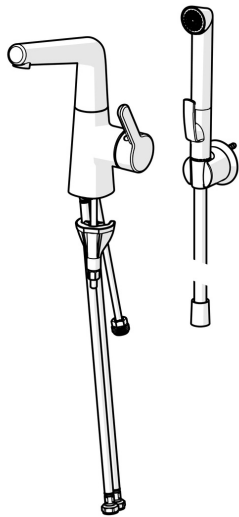

EAN: 4057304006425
static.hansa.com/51342201

one-hole single-lever basin mixer, DN 15

- Washbasin
- Single-lever, side operated, Bidetta
- Deck mounted
- Chrome
- Swivel spout, Swivel range limiting option
- PCA® - constant flow rate regardless of pressure variations, Hidden aerator
- Hot/Cold symbols, Single operating lever/handle
- Hand shower, Shower holder, Shower hose (1600 mm)
- Bidetta hand shower
- ø 40 mm ceramic cartridge for flow and temperature control
- Flexible inlet pipes
- Inner body made of DZR brass, 3S-installation system for safe and simple mounting
- Without pop-up waste, Without draw-rod opening
- 1 spray function

Technical data

Flow properties

Flow-rate at 3 bar (with flow controller)	4.8 l/min
Pressure loss with flow (0.1 l/s)	1 bar

Technical properties

DN-size (nominal dimension)	DN15
Hot water supply	max. +70°C
Working pressure	0.5-10 bar
Connection size	G3/8
Projection	151 mm
Backflow prevention (EN1717)	HC
Material	Brass

Regulations

EN standard	EN 817, EN 1113
Noise class	I (ISO 3822)

Approvals and Declarations

Declaration of conformity	DoC
---------------------------	------------

Spare parts

SP51032283

	Name	Code
01	Aerator, M18.5x1, TJ	59913366
02	Fitting ring for aerator	59914645
03	Spout	1013094V
03	Spout Discontinued	59914651
04	Spout overturning stopper, 60° /0°	59914264
04	Spout overturning stopper, 120° Discontinued	59914429
05	Sealing kit	59914263
06	Cover plug	59913762
07	Lever	59914652
08	Symbol plug	59914573
09	Covering cap	59914649
10	Tightening nut, M42x1.5, SW 38	59914128
11	Cartridge	59914665
12	Bottom seal	59914591
13	Fixing screw, M8x1, L=130	59914474
14	Nipple Discontinued	59914133
15	Fixing set	59914475
16	Flexible pipe, L=430, G3/8-M10x1, DN8 LH	59914653
N.I.	Pop-up waste	59911441
N.I.	Pop-up operating rod	59913459