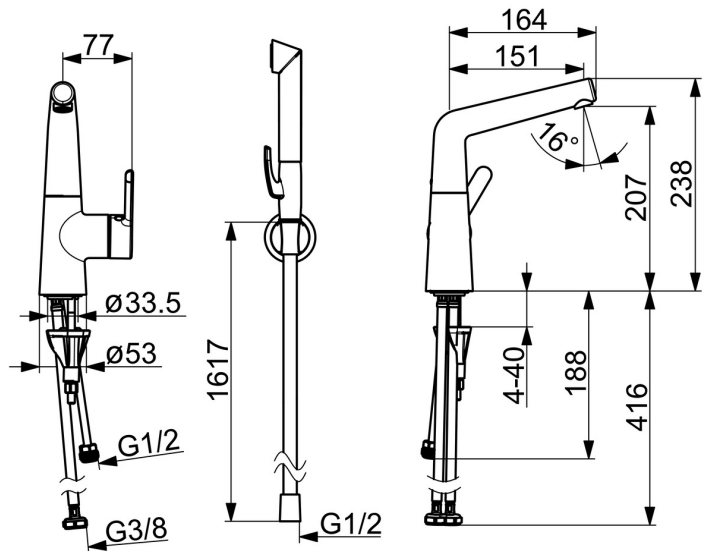

EAN: 4057304006425
static.hansa.com/51342201

one-hole single-lever basin mixer, DN 15

- Washbasin
- Single-lever, side operated, Bidetta
- Deck mounted
- Chrome
- Swivel spout, Swivel range limiting option
- PCA® - constant flow rate regardless of pressure variations, Hidden aerator
- Hot/Cold symbols, Single operating lever/handle
- Hand shower, Shower holder, Shower hose (1600 mm)
- Bidetta hand shower
- ø 40 mm ceramic cartridge for flow and temperature control
- Flexible inlet pipes
- Inner body made of DZR brass, 3S-installation system for safe and simple mounting
- Without pop-up waste, Without draw-rod opening
- 1 spray function

Technical data

Flow properties

Flow-rate at 3 bar (with flow controller)	4.8 l/min
Pressure loss with flow (0.1 l/s)	1 bar

Technical properties

DN-size (nominal dimension)	DN15
Hot water supply	max. +70°C
Working pressure	0.5-10 bar
Connection size	G3/8
Projection	151 mm
Backflow prevention (EN1717)	HC
Material	Brass

Regulations

EN standard	EN 817, EN 1113
Noise class	I (ISO 3822)

Approvals and Declarations

Declaration of conformity	DoC
---------------------------	------------

Spare parts

SP51032283

	Name	Code
01	Aerator, M18.5x1, TJ	59913366
02	Fitting ring for aerator	59914645
03	Spout	1013094V
03	Spout Discontinued	59914651
04	Spout overturning stopper, 60° /0°	59914264
04	Spout overturning stopper, 120° Discontinued	59914429
05	Sealing kit	59914263
06	Cover plug	59913762
07	Lever	59914652
08	Symbol plug	59914573
09	Covering cap	59914649
10	Tightening nut, M42x1.5, SW 38	59914128
11	Cartridge	59914665
12	Bottom seal	59914591
13	Fixing screw, M8x1, L=130	59914474
14	Nipple Discontinued	59914133
15	Fixing set	59914475
16	Flexible pipe, L=430, G3/8-M10x1, DN8 LH	59914653
N.I.	Pop-up waste	59911441
N.I.	Pop-up operating rod	59913459