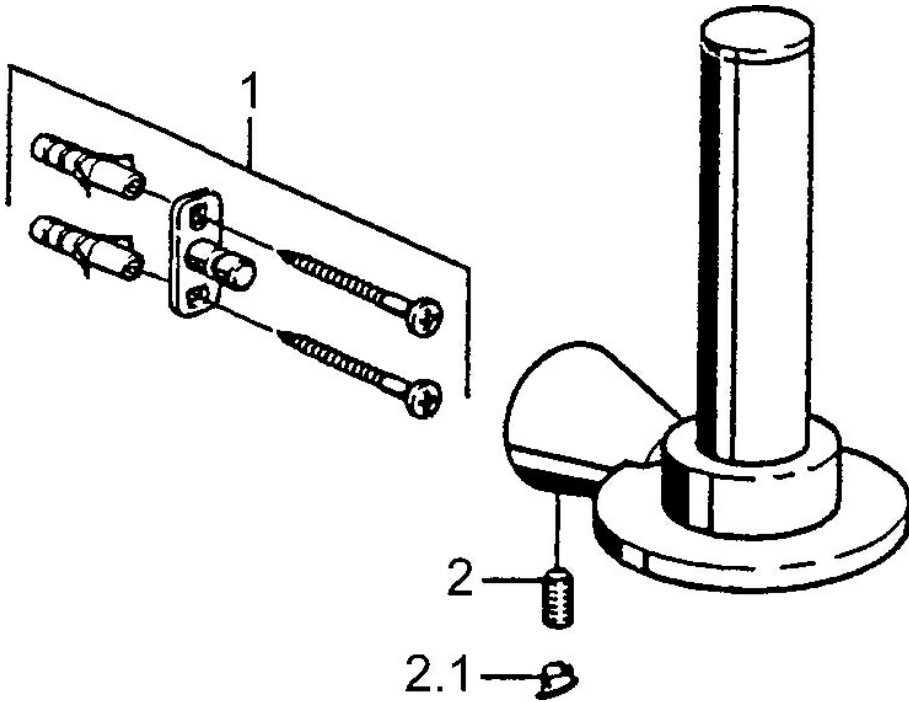

EAN: 4015474023604  
[static.hansa.com/5133090074](http://static.hansa.com/5133090074)

- Bathroom
- Accessories
- Wall mounted

## Spare parts

### SP51330900

	Name	Code
1	Fixing set Discontinued	59912081
2	Pin, M5x8 Discontinued	59912082
2.1	Cover plug Discontinued	59912083