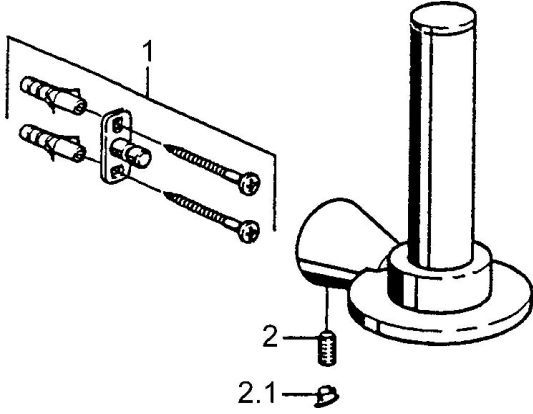

EAN: 4015474023604
static.hansa.com/5133090074