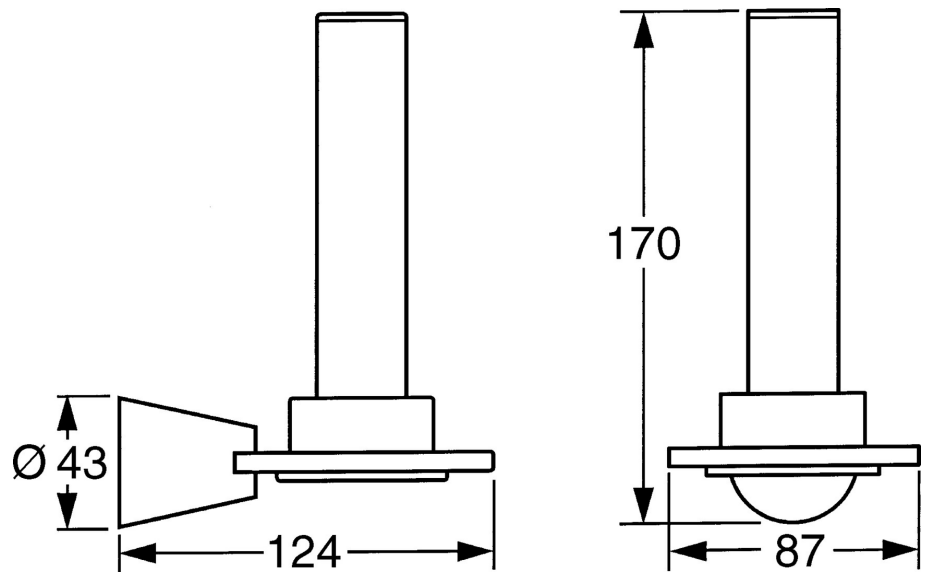

EAN: 4015474023611
static.hansa.com/51330900

- Bathroom
- Accessories
- Wall mounted
- Chrome

Technical data

Spare parts

SP51330900

	Name	Code
1	Fixing set Discontinued	59912081
2	Pin, M5x8 Discontinued	59912082
2.1	Cover plug Discontinued	59912083