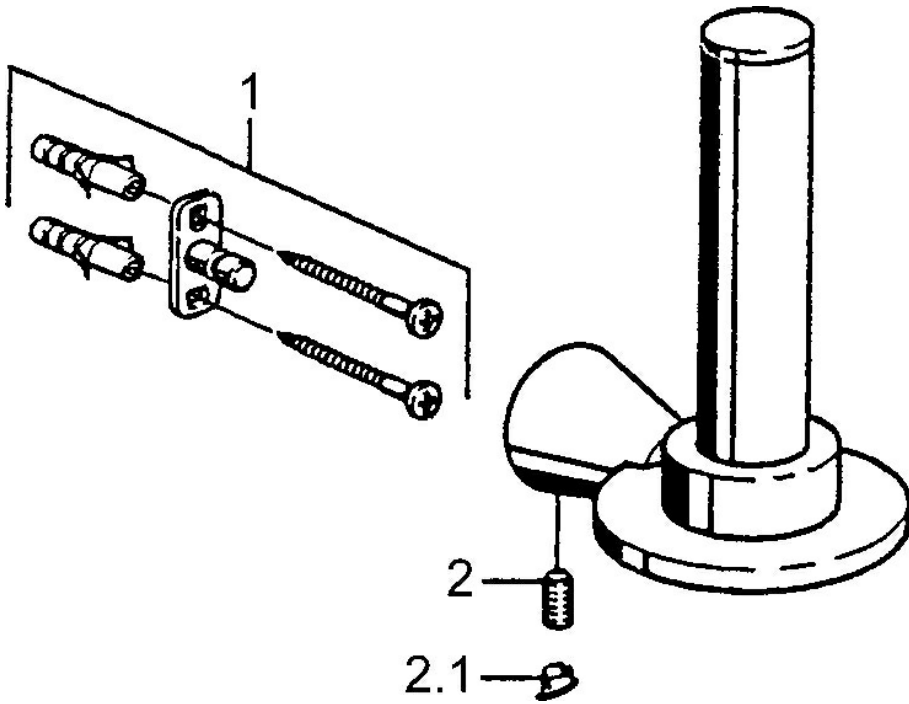

EAN: 4015474023611
static.hansa.com/51330900

- Bathroom
- Accessories
- Wall mounted
- Chrome

Technical data

Spare parts

SP51330900

	Name	Code
1	Fixing set Discontinued	59912081
2	Pin, M5x8 Discontinued	59912082
2.1	Cover plug Discontinued	59912083