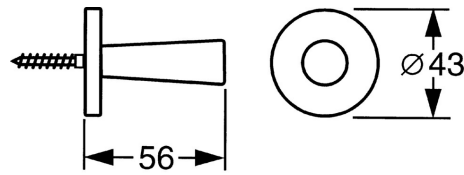

EAN: 4015474207431
static.hansa.com/51320970

- Bathroom
- Accessories
- Wall mounted
- Chrome

Technical data

Spare parts

SP51320970

	Name	Code
1.1	Fixing set Discontinued	59912081