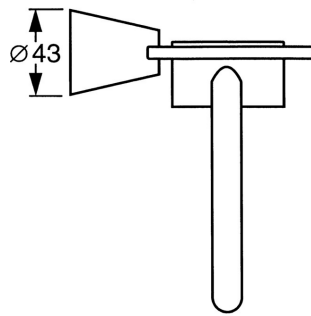

EAN: 4015474023550
static.hansa.com/51310900

- Bathroom
- Accessories
- Wall mounted
- Chrome

Technical data

Spare parts

SP51310900

	Name	Code
1	Fixing set Discontinued	59912081
2	Pin, M5x8 Discontinued	59912082
2.1	Cover plug Discontinued	59912083