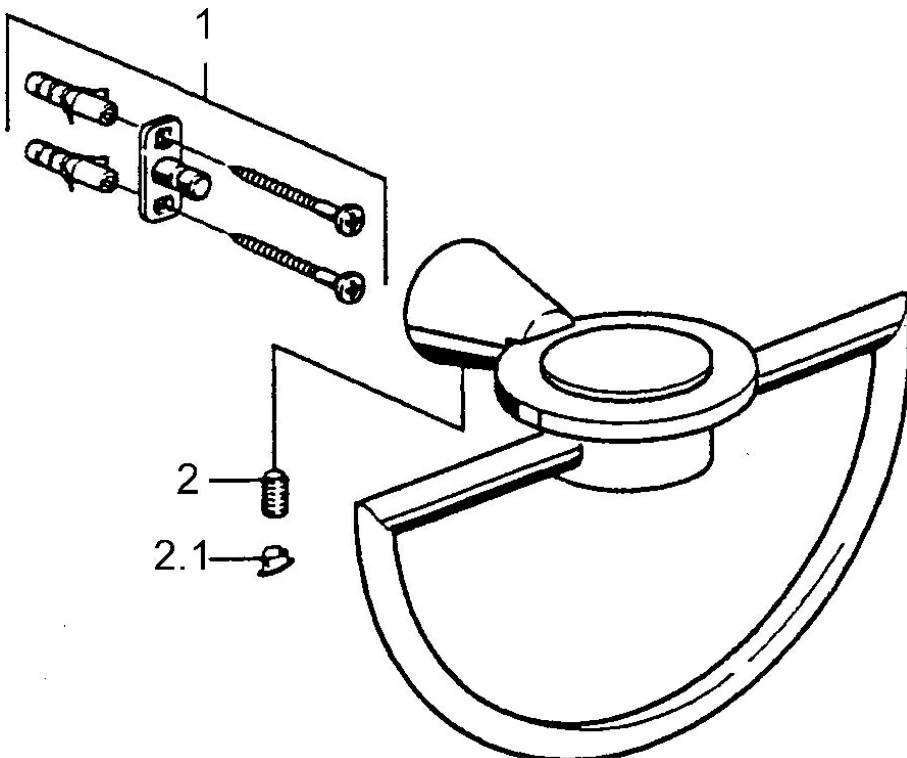

EAN: 4015474023550  
[static.hansa.com/51310900](http://static.hansa.com/51310900)

- Bathroom
- Accessories
- Wall mounted
- Chrome

#### SP51310900

	Name	Code
1	Fixing set Discontinued	59912081
2	Pin, M5x8 Discontinued	59912082
2.1	Cover plug Discontinued	59912083