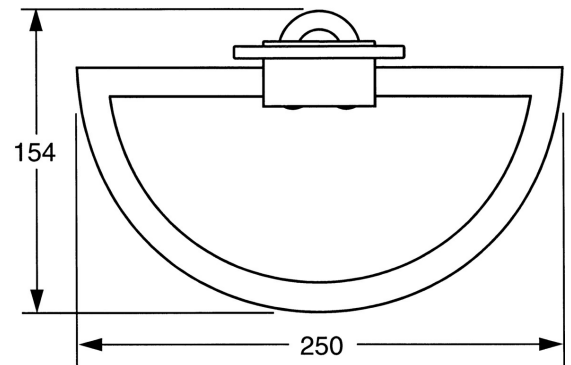

EAN: 4015474023550
static.hansa.com/51310900

- Bathroom
- Accessories
- Wall mounted
- Chrome

Technical data

Spare parts

SP51310900

	Name	Code
1	Fixing set Discontinued	59912081
2	Pin, M5x8 Discontinued	59912082
2.1	Cover plug Discontinued	59912083