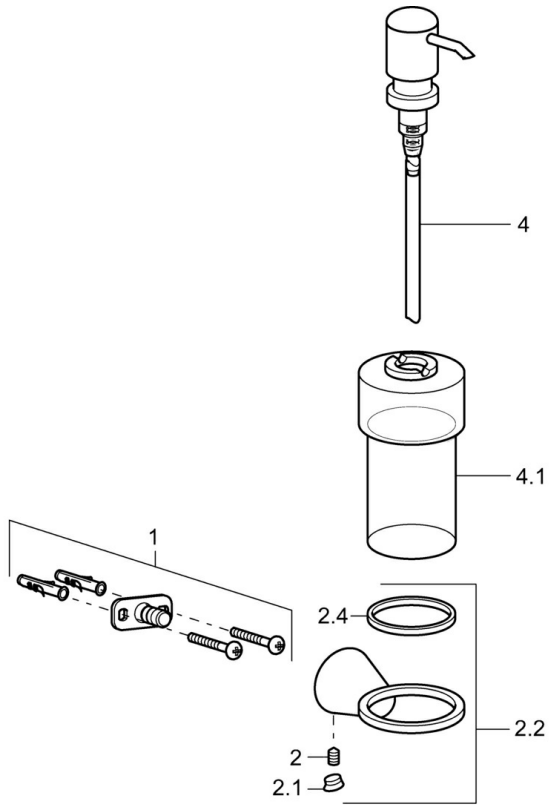

EAN: 4015474207165
static.hansa.com/51300970

- Bathroom
- Accessories
- Wall mounted

Technical data

Spare parts

SP51300970

	Name	Code
1	Fixing set Discontinued	59912081
2	Pin, M5x8 Discontinued	59912082
2.1	Cover plug Discontinued	59912083
2.2	Wall bracket Discontinued	59913503
4	Lotion dispenser Discontinued	59912875