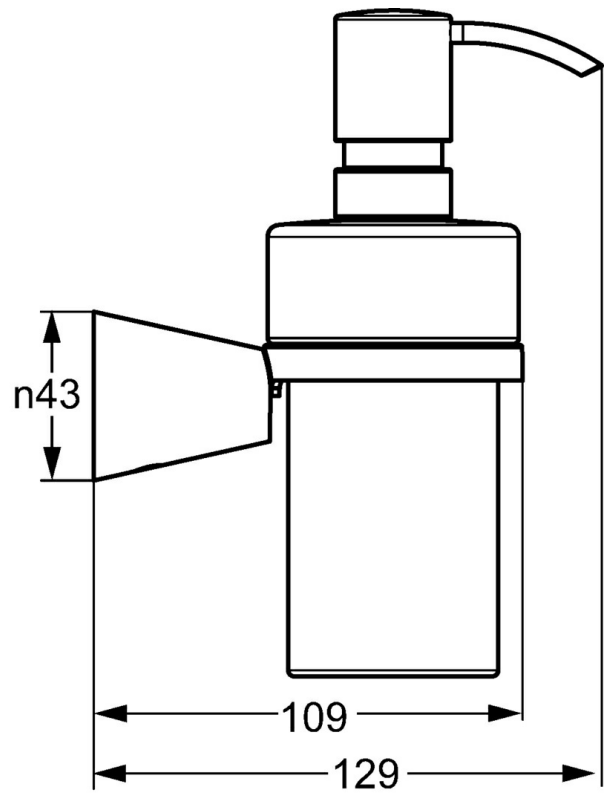

EAN: 4015474207165
static.hansa.com/51300970

- Bathroom
- Accessories
- Wall mounted

Technical data

Spare parts

SP51300970

	Name	Code
1	Fixing set Discontinued	59912081
2	Pin, M5x8 Discontinued	59912082
2.1	Cover plug Discontinued	59912083
2.2	Wall bracket Discontinued	59913503
4	Lotion dispenser Discontinued	59912875