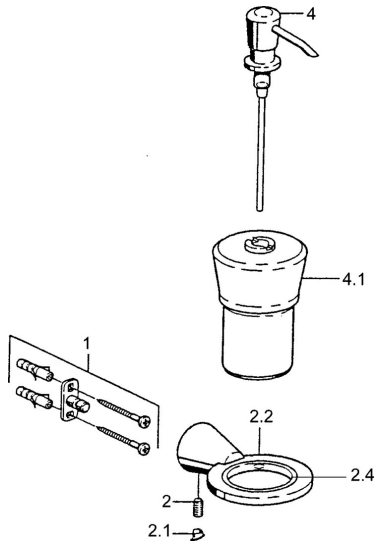

EAN: 4015474023512
static.hansa.com/5130090074

- Bathroom
- Accessories

- Wall mounted

Technical data

Spare parts

SP51300900

	Name	Code
1	Fixing set Discontinued	59912081
2	Pin, M5x8 Discontinued	59912082
2.1	Cover plug Discontinued	59912083
2.2	Glass holder (glass included) Discontinued	59912086
2.4	Ring, d 55 mm Discontinued	59912560
4	Lotion dispenser, (2004-) Discontinued	59911824
4.1	Lotion dispenser Discontinued	59912079