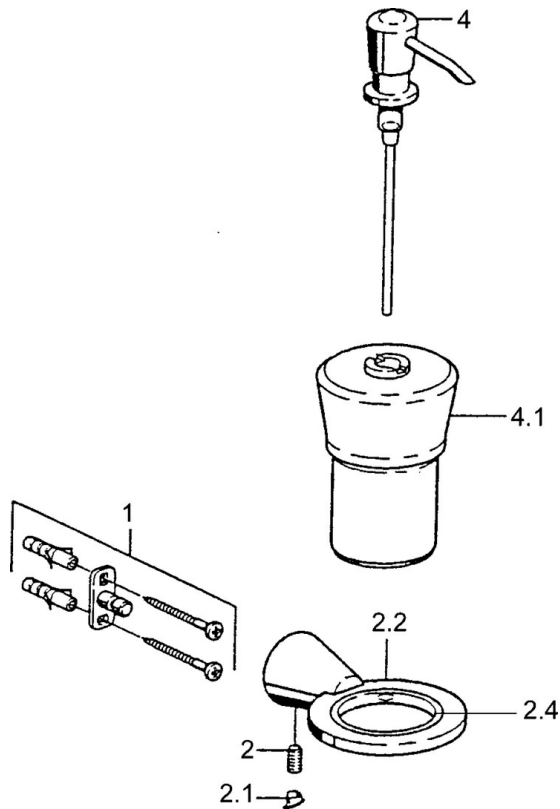

EAN: 4015474023512
static.hansa.com/5130090074

- Bathroom
- Accessories

- Wall mounted

Technical data

Spare parts

SP51300900

	Name	Code
1	Fixing set Discontinued	59912081
2	Pin, M5x8 Discontinued	59912082
2.1	Cover plug Discontinued	59912083
2.2	Glass holder (glass included) Discontinued	59912086
2.4	Ring, d 55 mm Discontinued	59912560
4	Lotion dispenser, (2004-) Discontinued	59911824
4.1	Lotion dispenser Discontinued	59912079