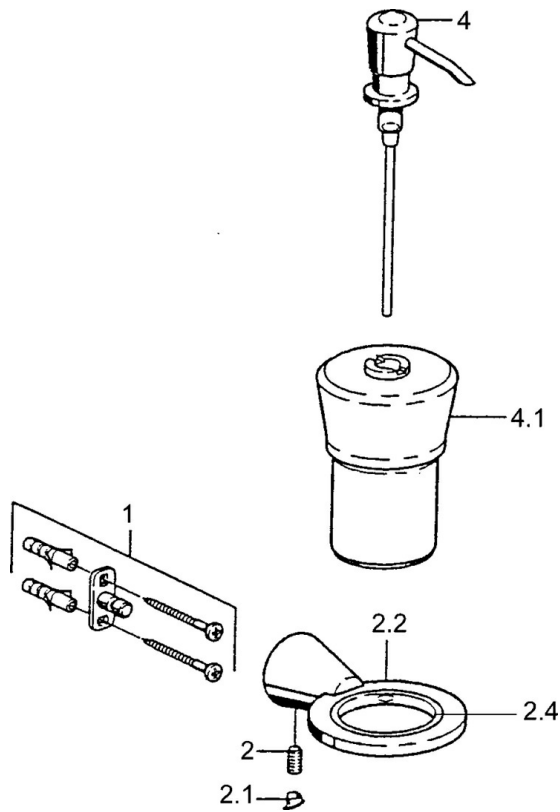

EAN: 4015474023505
static.hansa.com/51300900

- Bathroom
- Accessories
- Wall mounted
- Chrome

Technical data

Spare parts

SP51300900

	Name	Code
1	Fixing set Discontinued	59912081
2	Pin, M5x8 Discontinued	59912082
2.1	Cover plug Discontinued	59912083
2.2	Glass holder (glass included) Discontinued	59912086
2.4	Ring, d 55 mm Discontinued	59912560
4	Lotion dispenser, (2004-) Discontinued	59911824
4.1	Lotion dispenser Discontinued	59912079