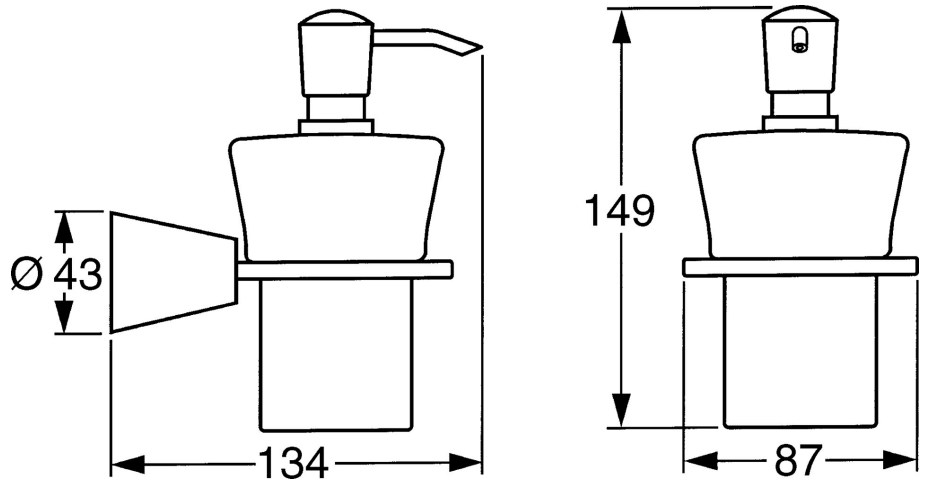

EAN: 4015474023505
static.hansa.com/51300900

- Bathroom
- Accessories
- Wall mounted
- Chrome

Technical data

Spare parts

SP51300900

	Name	Code
1	Fixing set Discontinued	59912081
2	Pin, M5x8 Discontinued	59912082
2.1	Cover plug Discontinued	59912083
2.2	Glass holder (glass included) Discontinued	59912086
2.4	Ring, d 55 mm Discontinued	59912560
4	Lotion dispenser, (2004-) Discontinued	59911824
4.1	Lotion dispenser Discontinued	59912079