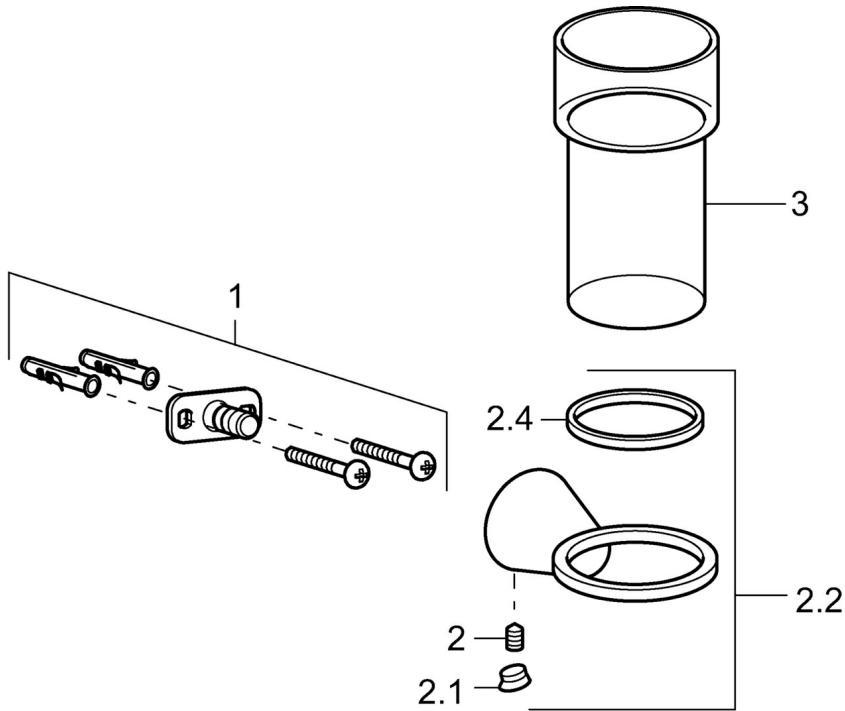

EAN: 4015474207141
static.hansa.com/51290970

- Bathroom
- Accessories
- Wall mounted

Technical data

Spare parts

SP51290970

	Name	Code
1	Fixing set Discontinued	59912081
2	Pin, M5x8 Discontinued	59912082
2.1	Cover plug Discontinued	59912083
2.2	Wall bracket Discontinued	59913503
3	Glass Discontinued	59912577