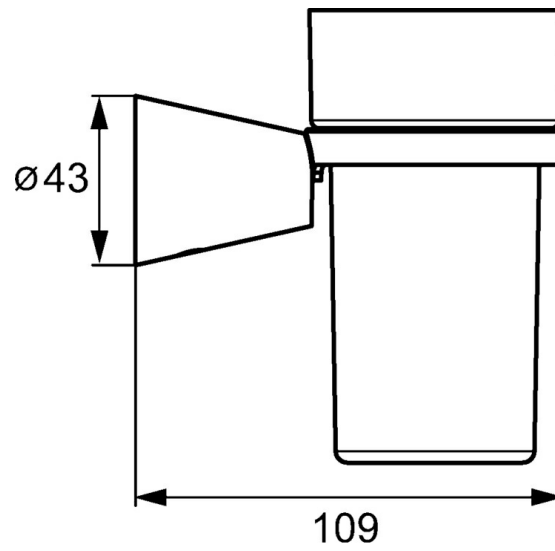

EAN: 4015474207141
static.hansa.com/51290970

- Bathroom
- Accessories
- Wall mounted

Technical data

Spare parts

SP51290970

	Name	Code
1	Fixing set Discontinued	59912081
2	Pin, M5x8 Discontinued	59912082
2.1	Cover plug Discontinued	59912083
2.2	Wall bracket Discontinued	59913503
3	Glass Discontinued	59912577