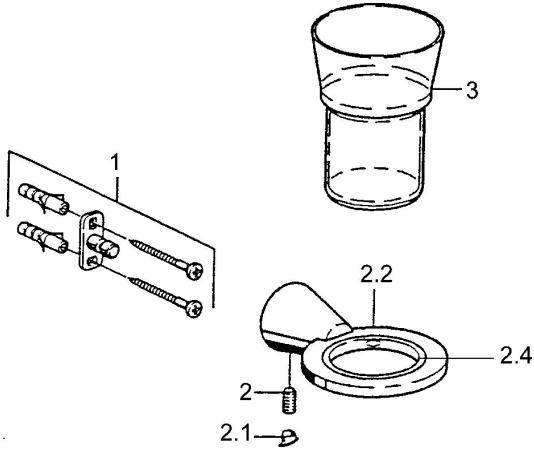

EAN: 4015474023482
static.hansa.com/5129090074

- Bathroom
- Accessories

- Wall mounted

Technical data

Spare parts

SP51290900

	Name	Code
1	Fixing set Discontinued	59912081
2	Pin, M5x8 Discontinued	59912082
2.1	Cover plug Discontinued	59912083
2.2	Glass holder (glass included) Discontinued	59912086
2.4	Ring, d 55 mm Discontinued	59912560