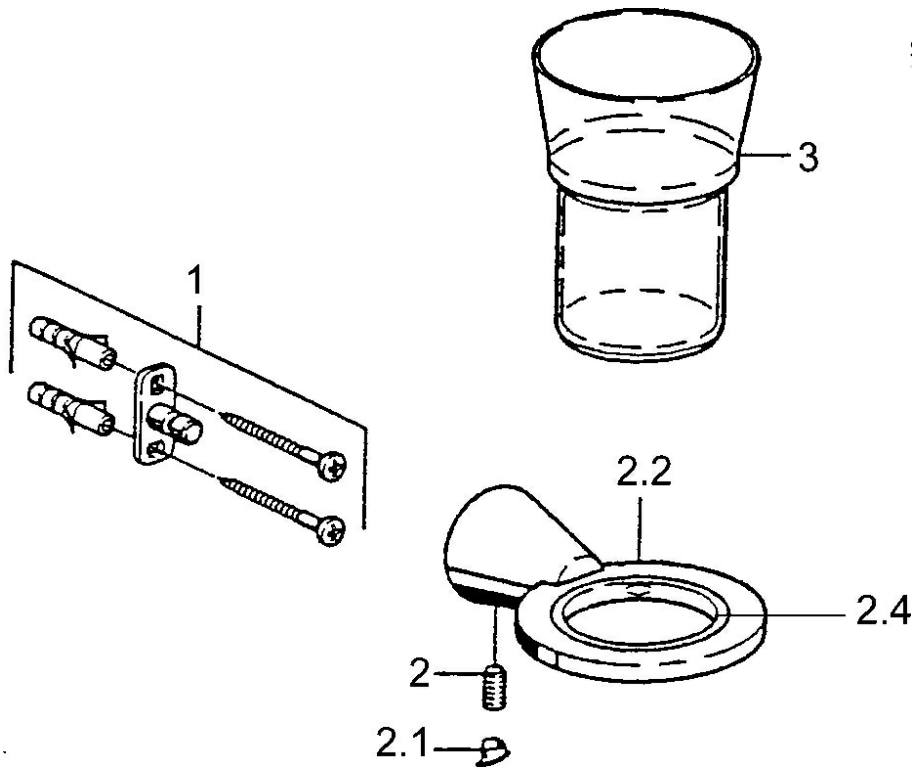

EAN: 4015474023482
static.hansa.com/5129090074

- Bathroom
- Accessories

- Wall mounted

Technical data

Spare parts

SP51290900

	Name	Code
1	Fixing set Discontinued	59912081
2	Pin, M5x8 Discontinued	59912082
2.1	Cover plug Discontinued	59912083
2.2	Glass holder (glass included) Discontinued	59912086
2.4	Ring, d 55 mm Discontinued	59912560