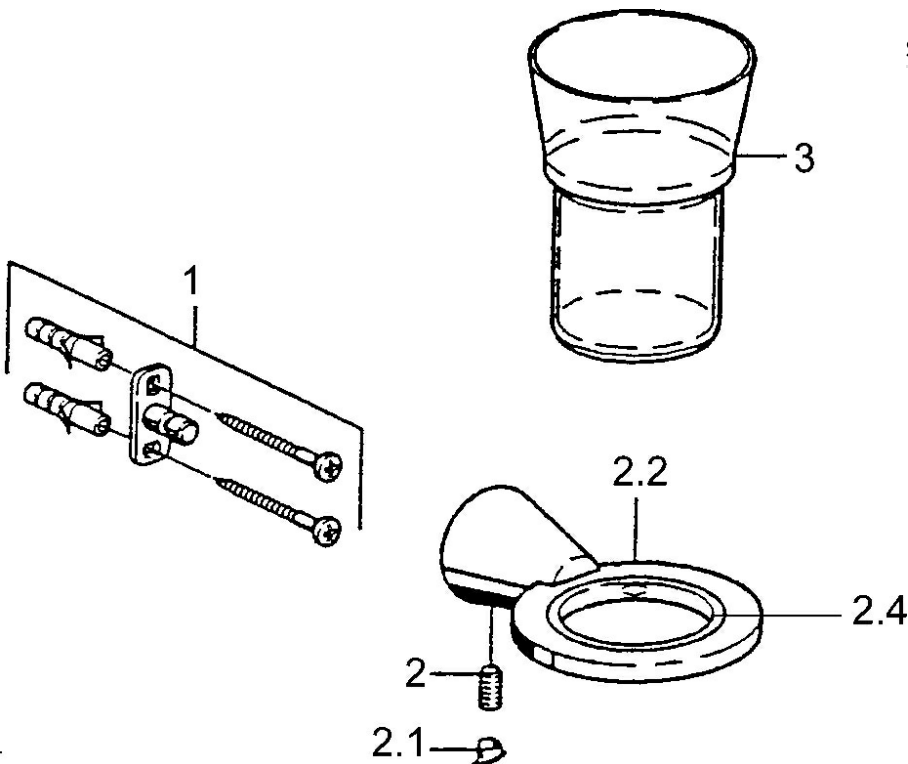

EAN: 4015474023499
static.hansa.com/51290900

- Bathroom
- Accessories
- Wall mounted
- Chrome

Technical data

Spare parts

SP51290900

	Name	Code
1	Fixing set Discontinued	59912081
2	Pin, M5x8 Discontinued	59912082
2.1	Cover plug Discontinued	59912083
2.2	Glass holder (glass included) Discontinued	59912086
2.4	Ring, d 55 mm Discontinued	59912560