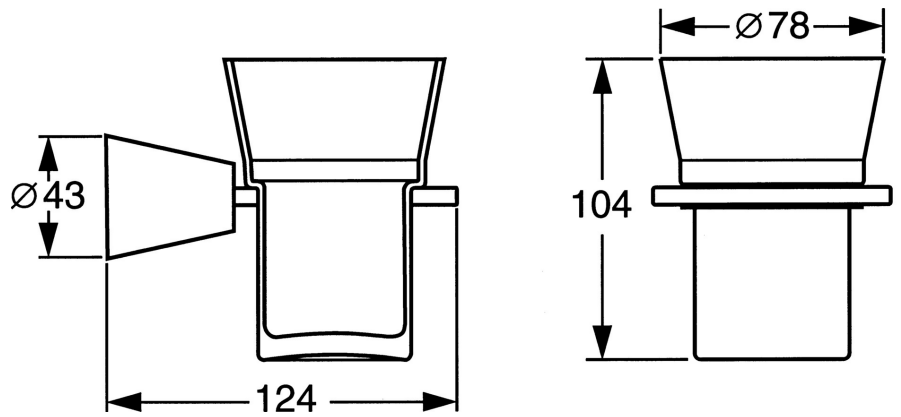

EAN: 4015474023499
static.hansa.com/51290900

- Bathroom
- Accessories
- Wall mounted
- Chrome

Technical data

Spare parts

SP51290900

	Name	Code
1	Fixing set Discontinued	59912081
2	Pin, M5x8 Discontinued	59912082
2.1	Cover plug Discontinued	59912083
2.2	Glass holder (glass included) Discontinued	59912086
2.4	Ring, d 55 mm Discontinued	59912560