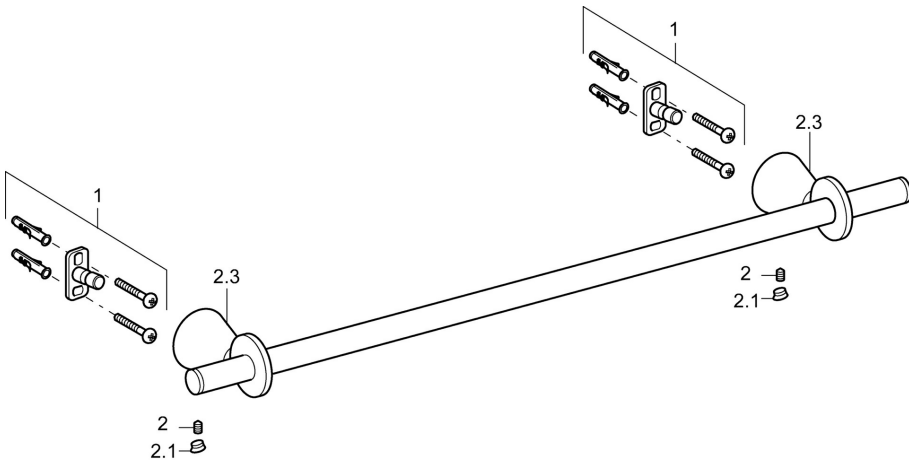

EAN: 4015474207295  
[static.hansa.com/51280970](http://static.hansa.com/51280970)

- Bathroom
- Accessories
- Wall mounted
- Chrome

### Spare parts

#### SP51280970

	Name	Code
1	Fixing set Discontinued	59912081
2	Pin, M5x8 Discontinued	59912082
2.1	Cover plug Discontinued	59912083
2.3	Wall bracket Discontinued	59912090